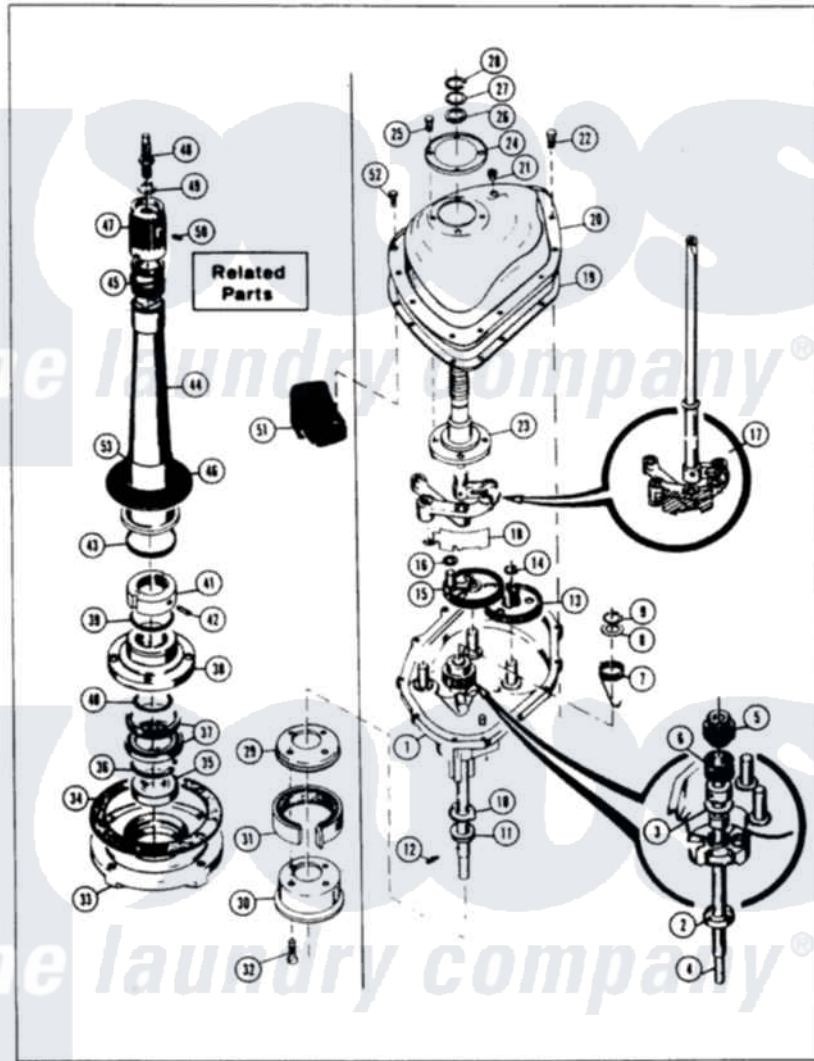

# Magic Chef W18FN1 04 - TRANSMISSION

MAGIC CHEF W18FN-1 TRANSMISSION

Issued 11/87

Magic Chef [Residential Magic Chef W18FN1 Washer Parts](#) Parts Diagram 04 - TRANSMISSION  
 Click on the part number to view part

Item	Original Part Number	Replaced By	Status	Part Description
1	33-9986		Not Available	TRANSM HOUSING
"	LA-1033		Not Available	TRANSMISSION REPAIR KIT
2	33-9208		Not Available	SEAL
3	25-7274		Not Available	WASHER, STEEL
"	33-9023N		Not Available	CLUTCH ASM
4	33-9022		Not Available	DRIVE SHAFT
5	33-6115		Not Available	DRIVE PINION
6	33-3195		Not Available	SPRING
7	33-6114	<a href="#">33-6463</a>		Spring
8	25-7415		Not Available	WASHER, FLAT
9	<a href="#">25-7847</a>			Ring, Retaining
10	33-9217		Not Available	THRUST WASHER
11	<a href="#">33-4944</a>			Bearing
12	25-6120		Not Available	PIN
13	<a href="#">35-0547</a>			Cluster Gear
14	25-7853	<a href="#">25-7933</a>		Ring, Retaining