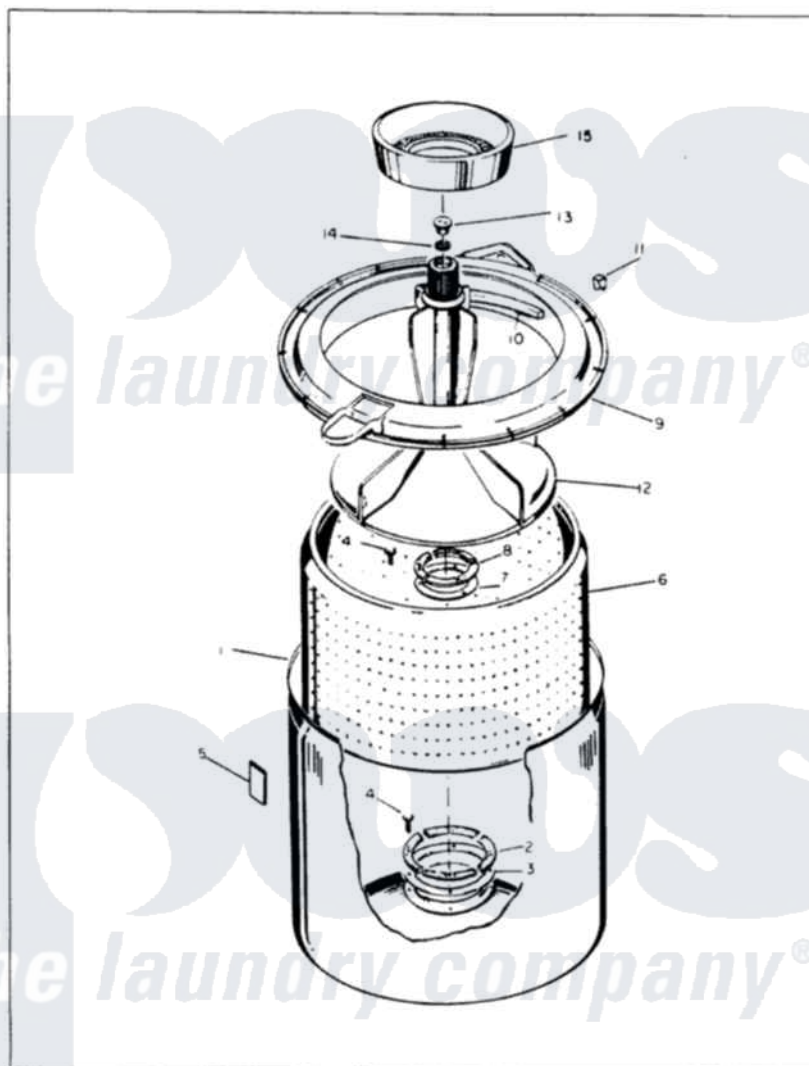

Magic Chef W18FN1 05 - TUB

MAGIC CHEF

W18FN-1

TUB

Issued 11/87

Magic Chef [Residential Magic Chef W18FN1 Washer Parts](#) Parts Diagram 05 - TUB

[Click on the part number to view part](#)

Item	Original Part Number	Replaced By	Status	Part Description
1	33-9392		Not Available	TUB ASSEMBLY
2	33-8800	33-8800K		Plate
3	33-6905			Gasket
4	25-7783	4356852		Screw
5	35-0538			Pad
6	35-0004		Not Available	BASKET ASM
7	33-8959			Gasket
8	33-8799		Not Available	REINF PLATE
9	35-0537	35-0993		Tub Top
10	33-3055			Gasket
11	25-7748			Clip
12	35-0049		Not Available	AGITATOR
13	33-6241			Cap
14	25-7330			Rubber Washer