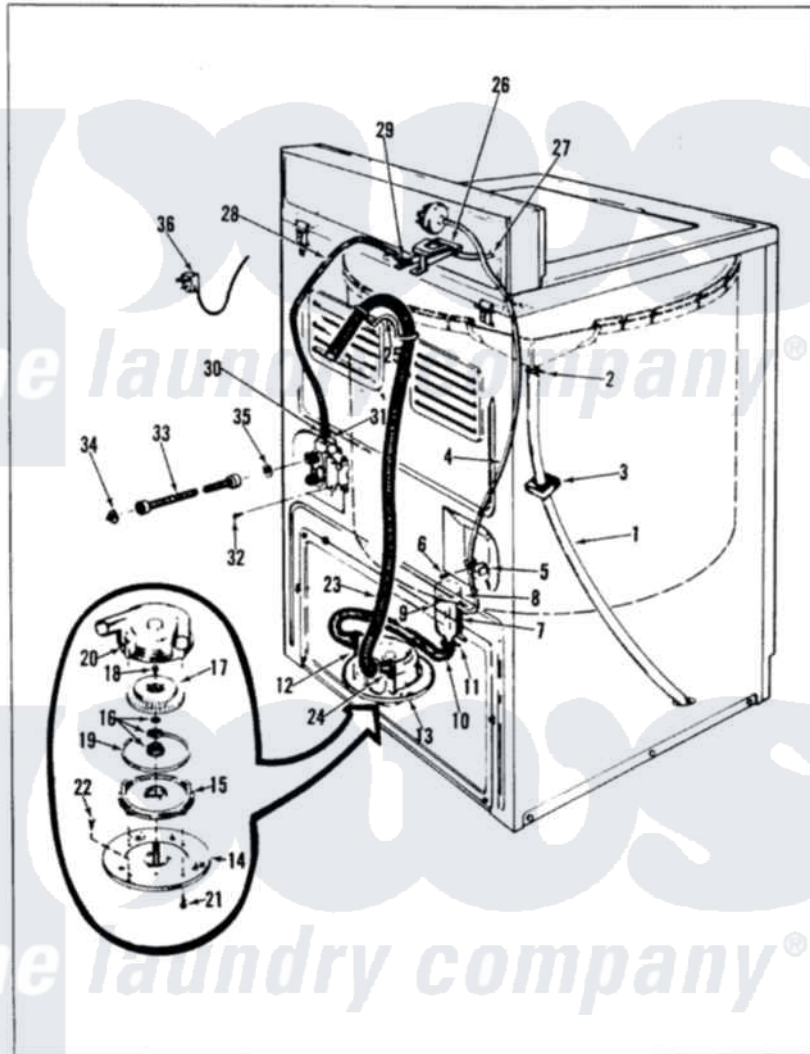

# Magic Chef W18FN1 06 - WATER CARRYING

MAGIC CHEF W18FN-1 WATER CARRYING

Issued 11/87

Magic Chef [Residential Magic Chef W18FN1 Washer Parts](#) Parts Diagram 06 - WATER CARRYING  
 Click on the part number to view part

Item	Original Part Number	Replaced By	Status	Part Description
1	35-0059		Not Available	OVERFLOW HOSE
2	25-6057		Not Available	HOSE CLAMP
3	35-0706		Not Available	PAD, FOAM
4	25-7796	<a href="#">596669</a>		Clamp, Manifold
"	33-6714		Not Available	PRES SW HOSE
5	<a href="#">33-6099</a>			Clamp
7	<a href="#">33-7314</a>			Sump Assembly
8	33-3633		Not Available	HOSE
9	<a href="#">25-7003</a>			Clamp
10	<a href="#">33-6091</a>			Hose
11	25-6066		Not Available	HOSE CLAMP
12	25-6055		Not Available	HOSE CLAMP
13	35-0008	<a href="#">35-6467</a>		Pump Assem
"	35-0008	<a href="#">35-6467</a>		Pump Assem
14	33-6035		Not Available	PLATE & PULLEY ASSY.
15	33-6029	<a href="#">35-6467</a>		Pump Assem