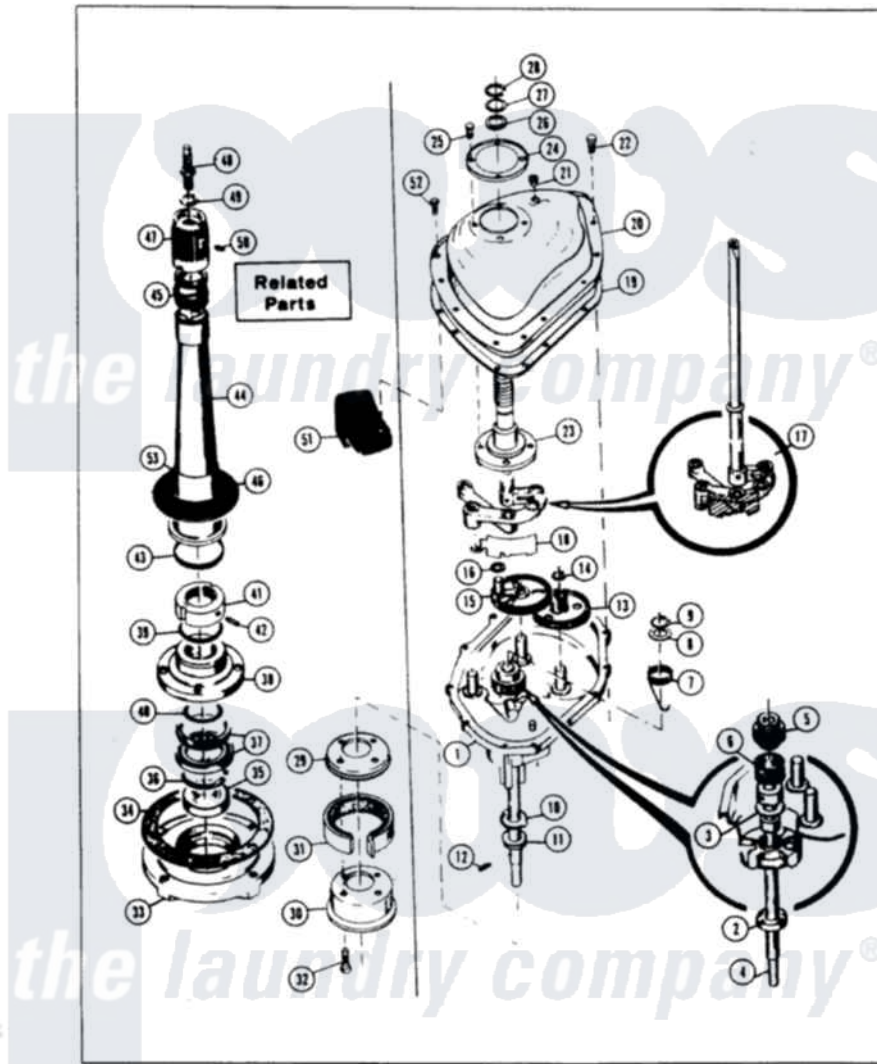

# Magic Chef W18FN2 04 - TRANSMISSION

MAGIC CHEF W18FN-2 TRANSMISSION

Issued 11/87

Magic Chef [Residential Magic Chef W18FN2 Washer Parts](#) Parts Diagram 04 - TRANSMISSION  
 Click on the part number to view part

Item	Original Part Number	Replaced By	Status	Part Description
1	33-9986		Not Available	TRANSM HOUSING
"	LA-1033		Not Available	TRANSMISSION REPAIR KIT
2	33-9208		Not Available	SEAL
3	25-7274		Not Available	WASHER, STEEL
"	33-9023N		Not Available	CLUTCH ASM
4	33-9022		Not Available	DRIVE SHAFT
5	33-6115		Not Available	DRIVE PINION
6	33-3195		Not Available	SPRING
7	33-6114	<a href="#">33-6463</a>		Spring
8	25-7415		Not Available	WASHER, FLAT
9	<a href="#">25-7847</a>			Ring, Retaining
10	33-9217		Not Available	THRUST WASHER
11	<a href="#">33-4944</a>			Bearing
12	25-6120		Not Available	PIN
13	<a href="#">35-0547</a>			Cluster Gear
14	25-7853	<a href="#">25-7933</a>		Ring, Retaining