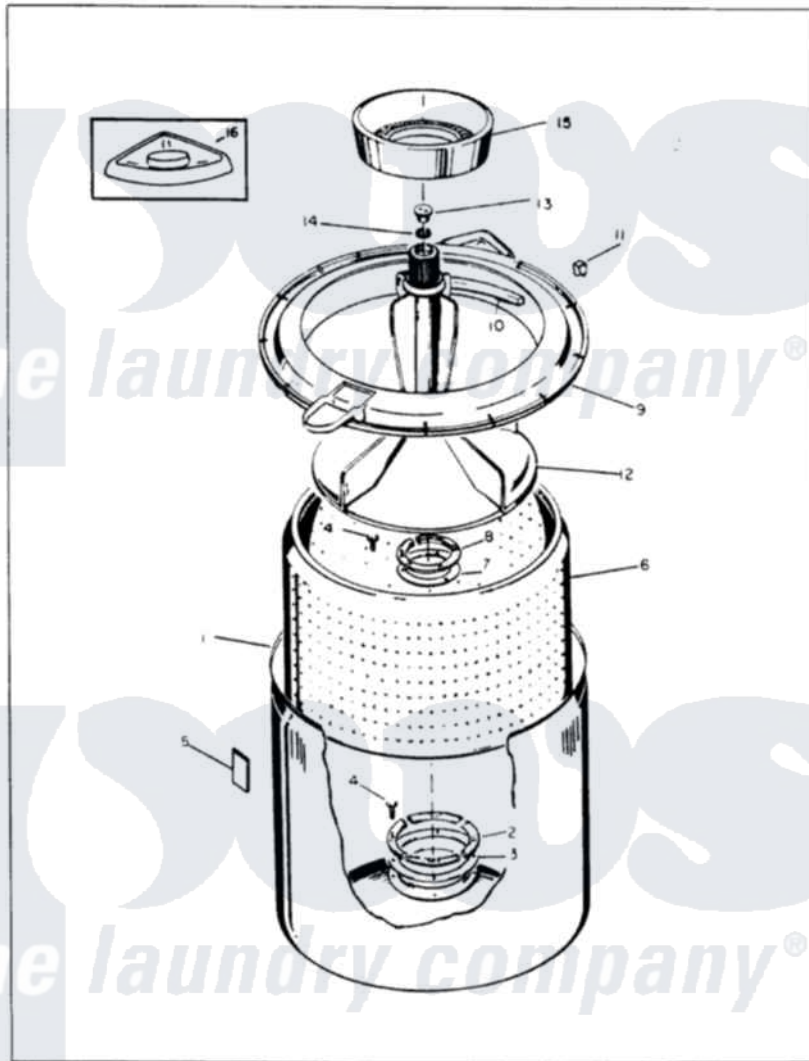

Magic Chef W18FN2 05 - TUB

MAGIC CHEF

W18FN-2

TUB

Issued 11/87

Magic Chef [Residential Magic Chef W18FN2 Washer Parts](#) Parts Diagram 05 - TUB
 Click on the part number to view part

Item	Original Part Number	Replaced By	Status	Part Description
1	33-9392		Not Available	TUB ASSEMBLY
2	33-8800	33-8800K		Plate
3	33-6905			Gasket
4	25-7783	4356852		Screw
5	35-0538			Pad
6	35-0004		Not Available	BASKET ASM
7	33-8959			Gasket
8	33-8799		Not Available	REINF PLATE
9	35-0537	35-0993		Tub Top
10	33-3055			Gasket
11	25-7748			Clip
12	35-0049		Not Available	AGITATOR
13	33-6241			Cap
14	25-7330			Rubber Washer
15	33-9888		Not Available	LINT FILTER
16	33-9906	21001167		Dispenser, Bleach