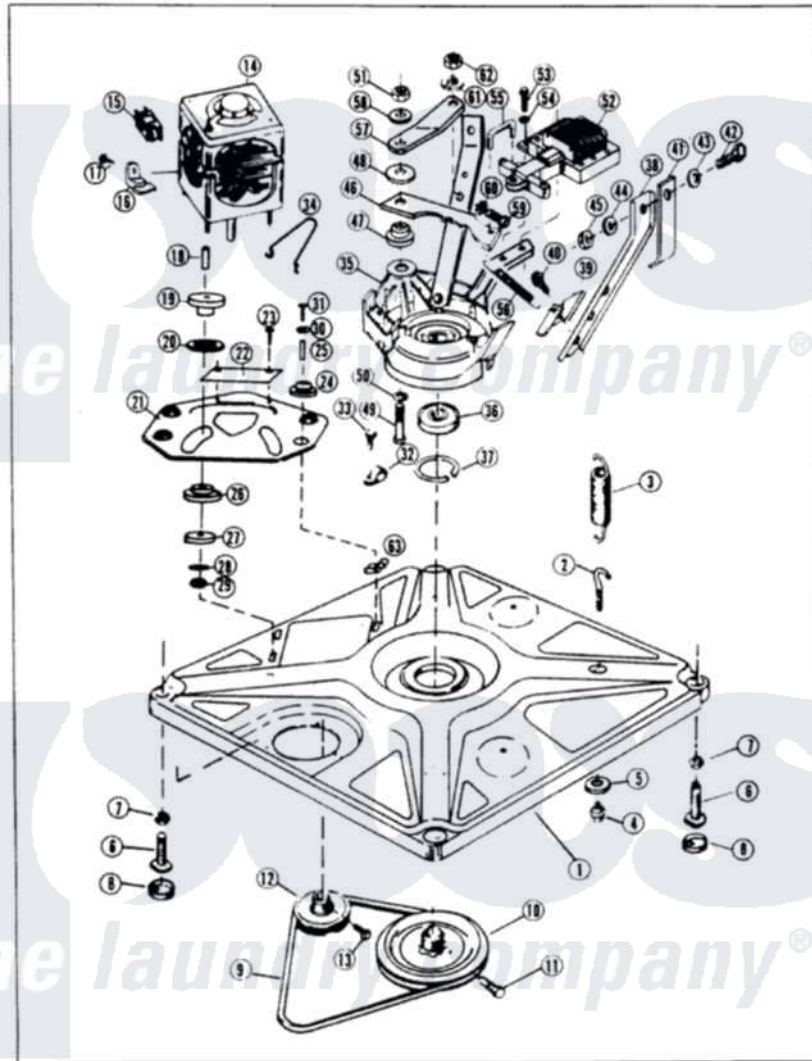

Magic Chef W18FY1 01 - BASE & DRIVE

MAGIC CHEF W18FN-1 BASE & DRIVE

Issued 11/87

Magic Chef [Residential Magic Chef W18FY1 Washer Parts](#) Parts Diagram 01 - BASE & DRIVE
 Click on the part number to view part

Item	Original Part Number	Replaced By	Status	Part Description
1	35-0058			Base Assembly
2	25-7365			Eye Bolt
3	33-9553		Not Available	SPRING
4	25-7362			Anchor Nut
5	25-7727		Not Available	FLAT WASHER
6	35-0771			Leveling Leg
"	33-0679	35-0771		Leveling Leg
7	25-7032	25-7915		Hex Nut
8	34-0062	25001119		Foot And Pad Assembly
9	35-0465		Not Available	DRIVE BELT
10	33-9374		Not Available	DRIVE PULLEY
11	25-7361		Not Available	SET SCREW
12	33-9952		Not Available	MOTOR PULLEY
13	25-7117			Set Screw
14	LA-1010			Motor Kit
15	35-0259		Not Available	MOTOR SWITCH