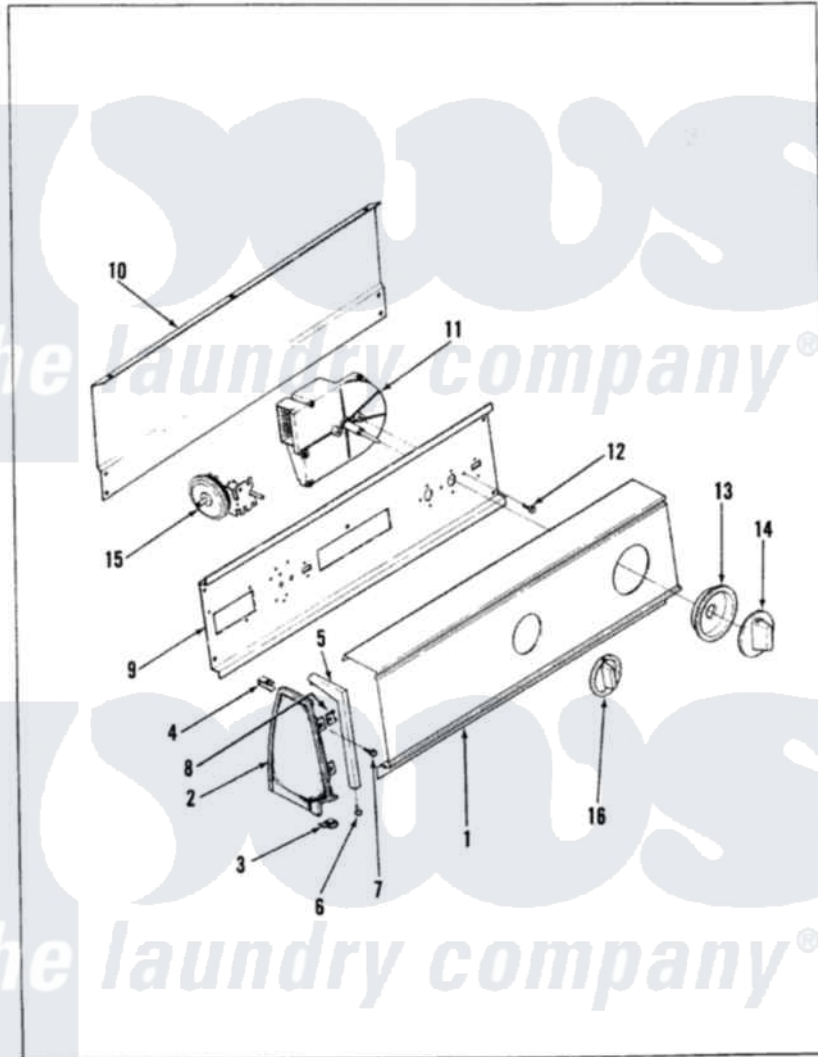

# Magic Chef W18FY1 02 - CONTROL PANEL

MAGIC CHEF W18FN-1 BACKGUARD

Issued 11/87

Magic Chef [Residential Magic Chef W18FY1 Washer Parts](#) Parts Diagram 02 - CONTROL PANEL  
 Click on the part number to view part

Item	Original Part Number	Replaced By	Status	Part Description
1	35-0831		Not Available	CONTROL PANEL
2	<a href="#">53-0265</a>			LH Endcap
"	<a href="#">53-0264</a>			RH Endcap
3	34-9487		Not Available	PLATE, REINFORCEMENT
"	25-7649	<a href="#">910187</a>		Screw
"	25-7697	<a href="#">25-2219</a>		Screw
"	<a href="#">25-7702</a>			Speedclip, End Cap To Control Panel
"	<a href="#">25-7851</a>			Speedclip, End Cap To Top
4	25-7435	<a href="#">33002917</a>		Screw, No.10-16
"	<a href="#">25-7852</a>			Speedclip, Rr Shld To End Cap
5	53-0277		Not Available	TRIM, END CAP (RT)
"	53-0278		Not Available	TRIM, END CAP (LT)
6	<a href="#">25-7760</a>			Screw
7	<a href="#">25-7702</a>			Speedclip, End Cap To Control Panel

8	25-3092	<a href="#">90767</a>	Screw, 8A X 3/8 HeX Washer Head Tapping
9	53-0365	<a href="#">53-1676</a>	Shield, Control
10	25-7583	Not Available	PLASTIC NUT
"	<a href="#">25-3457</a>		Screw, Sems
"	25-3092	<a href="#">90767</a>	Screw, 8A X 3/8 HeX Washer Head Tapping
"	53-0268	<a href="#">21001460</a>	Shield, Rear
11	<a href="#">35-0115</a>		Timer Motor 1 RPM
"	35-0484	Not Available	TIMER
12	25-0088	<a href="#">489483</a>	Screw 10-32 X 1/2
13	<a href="#">35-0383</a>		Knob Assembly
14	35-0498	<a href="#">12500058</a>	Knob Ski
15	<a href="#">35-0782</a>		Pressure Switch
"	25-3092	<a href="#">90767</a>	Screw, 8A X 3/8 HeX Washer Head Tapping
16	35-0168	Not Available	SELECTOR KNOB