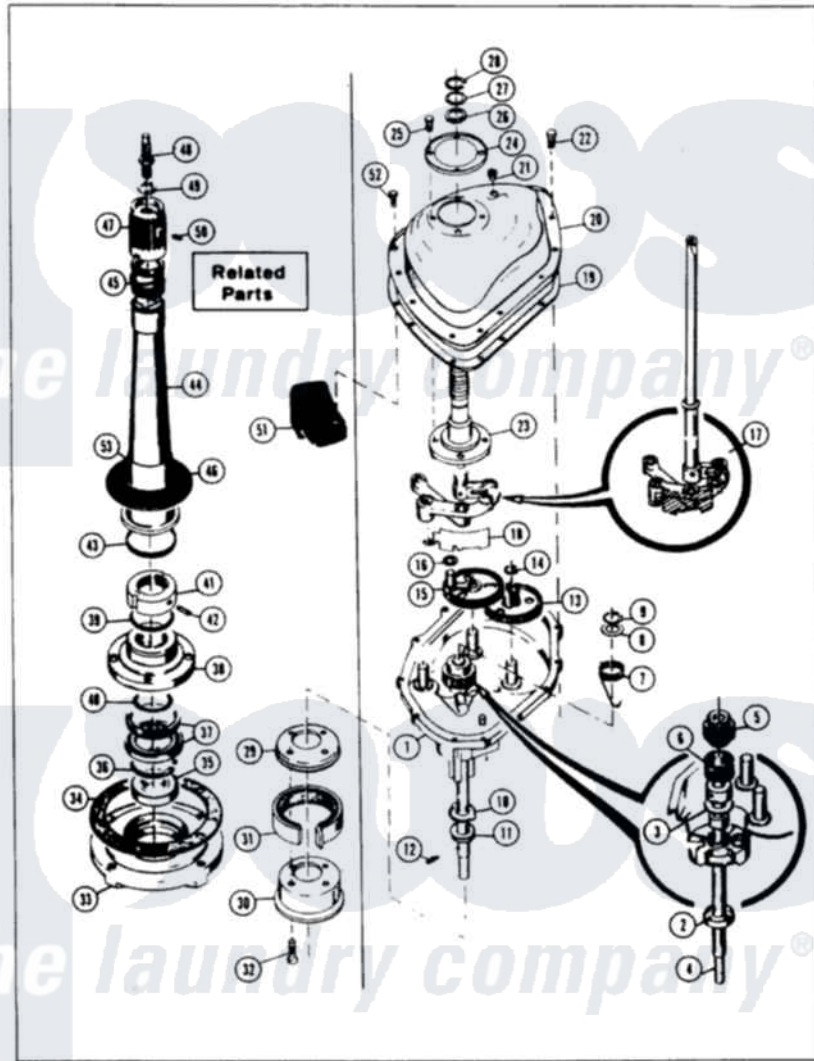

Magic Chef W18FY1 03 - TRANSMISSION

MAGIC CHEF W18FN-1 TRANSMISSION

Issued 11/87

Magic Chef [Residential Magic Chef W18FY1 Washer Parts](#) Parts Diagram 03 - TRANSMISSION
 Click on the part number to view part

Item	Original Part Number	Replaced By	Status	Part Description
1	33-9986		Not Available	TRANSM HOUSING
"	LA-1033		Not Available	TRANSMISSION REPAIR KIT
2	33-9208		Not Available	SEAL
3	25-7274		Not Available	WASHER, STEEL
"	33-9023N		Not Available	CLUTCH ASM
4	33-9022		Not Available	DRIVE SHAFT
5	33-6115		Not Available	DRIVE PINION
6	33-3195		Not Available	SPRING
7	33-6114	33-6463		Spring
8	25-7415		Not Available	WASHER, FLAT
9	25-7847			Ring, Retaining
10	33-9217		Not Available	THRUST WASHER
11	33-4944			Bearing
12	25-6120		Not Available	PIN
13	35-0547			Cluster Gear
14	25-7853	25-7933		Ring, Retaining