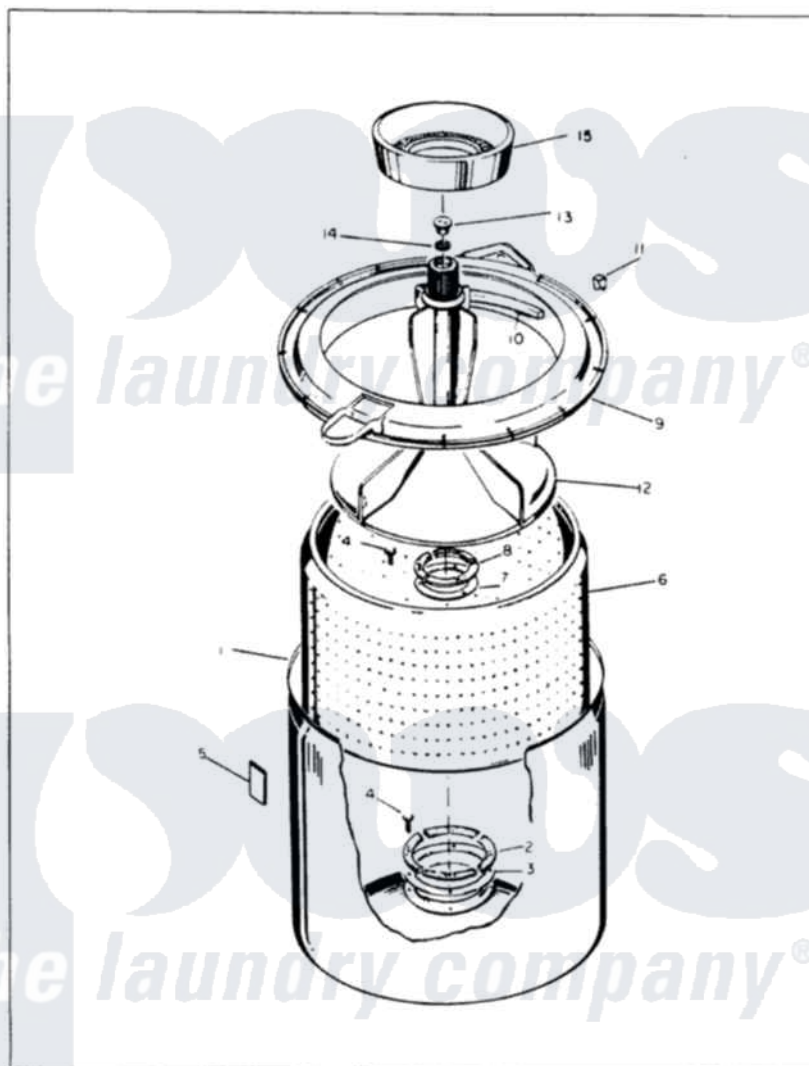

Magic Chef W18FY1 04 - TUB

MAGIC CHEF

W18FN-1

TUB

Issued 11/87

Magic Chef [Residential Magic Chef W18FY1 Washer Parts](#) Parts Diagram 04 - TUB

[Click on the part number to view part](#)

Item	Original Part Number	Replaced By	Status	Part Description
1	33-9392		Not Available	TUB ASSEMBLY
2	33-8800	33-8800K		Plate
3	33-6905			Gasket
4	25-7783	4356852		Screw
5	35-0538			Pad
6	35-0004		Not Available	BASKET ASM
7	33-8959			Gasket
8	33-8799		Not Available	REINF PLATE
9	35-0537	35-0993		Tub Top
10	33-3055			Gasket
11	25-7748			Clip
12	35-0049		Not Available	AGITATOR
13	33-6241			Cap
14	25-7330			Rubber Washer