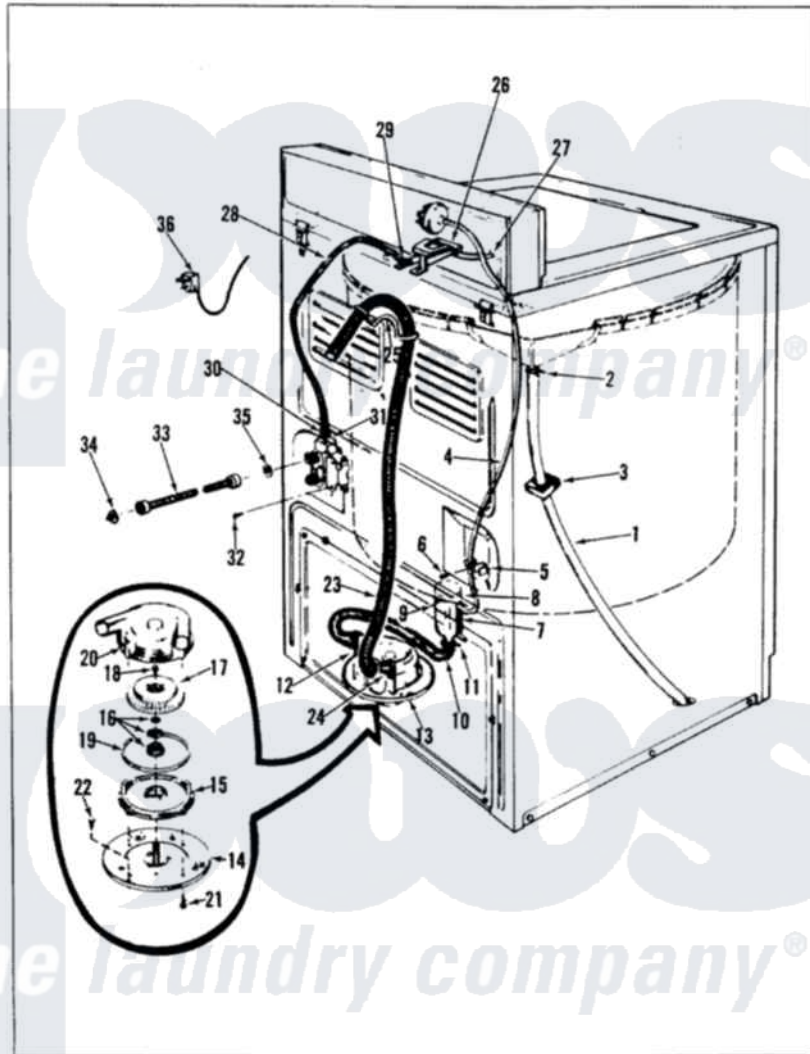

Magic Chef W18FY1 05 - WATER CARRYING

MAGIC CHEF W18FN-1 WATER CARRYING

Issued 11/87

Magic Chef [Residential Magic Chef W18FY1 Washer Parts](#) Parts Diagram 05 - WATER CARRYING
Click on the part number to view part

Item	Original Part Number	Replaced By	Status	Part Description
1	35-0059		Not Available	OVERFLOW HOSE
2	25-6057		Not Available	HOSE CLAMP
3	35-0706		Not Available	PAD, FOAM
4	25-7796	596669		Clamp, Manifold
"	33-6714		Not Available	PRES SW HOSE
5	33-6099			Clamp
7	33-7314			Sump Assembly
8	33-3633		Not Available	HOSE
9	25-7003			Clamp
10	33-6091			Hose
11	25-6066		Not Available	HOSE CLAMP
12	25-6055		Not Available	HOSE CLAMP
13	35-0008	35-6467		Pump Assem
"	35-0008	35-6467		Pump Assem
14	33-6035		Not Available	PLATE & PULLEY ASSY.
15	33-6029	35-6467		Pump Assem

16	35-0707		Seal, Seat And "O" Ring
17	35-0010		Impeller
18	25-7418	33001178	Back, Tumbler
19	33-6032		Gasket
20	35-0009		Pump Housing
21	25-7405	3196164	Screw
22	25-7419		Not Available
			SCREW
23	25-7048		Washer
"	33-9536		Hose Adapter
24	25-7881	285655	Clamp, Hose
"	33-9536		Hose Adapter
25	25-7797	285655	Clamp, Hose
"	33-9537	22003814	Retainer, Drain Hose
26	33-9830		Not Available
			INLET FLUME
"	25-3092	90767	Screw, 8A X 3/8 HeX Washer Head Tapping
"	33-8057		Not Available
			PLASTIC NUT
"	25-7086	Y0308025	Washer, Stainless Steel
27	33-6038		Not Available
			FLUME EXT
28	35-0541		Not Available
			WATR INLET HOSE
29	25-7867	596669	Clamp, Manifold
30	25-7866	489503	Clamp
31	33-7058		Not Available
			SUB 36-1456
"	35-0085	35-2374N	Valve, Water
32	25-7851		Speedclip, End Cap To Top
33	33-7891	89503	Hose-Inlet
34	33-7313	33-4264N	Strainer And Washer Kit
35	25-7048		Washer
36	35-0680		Not Available
			CORD, POWER