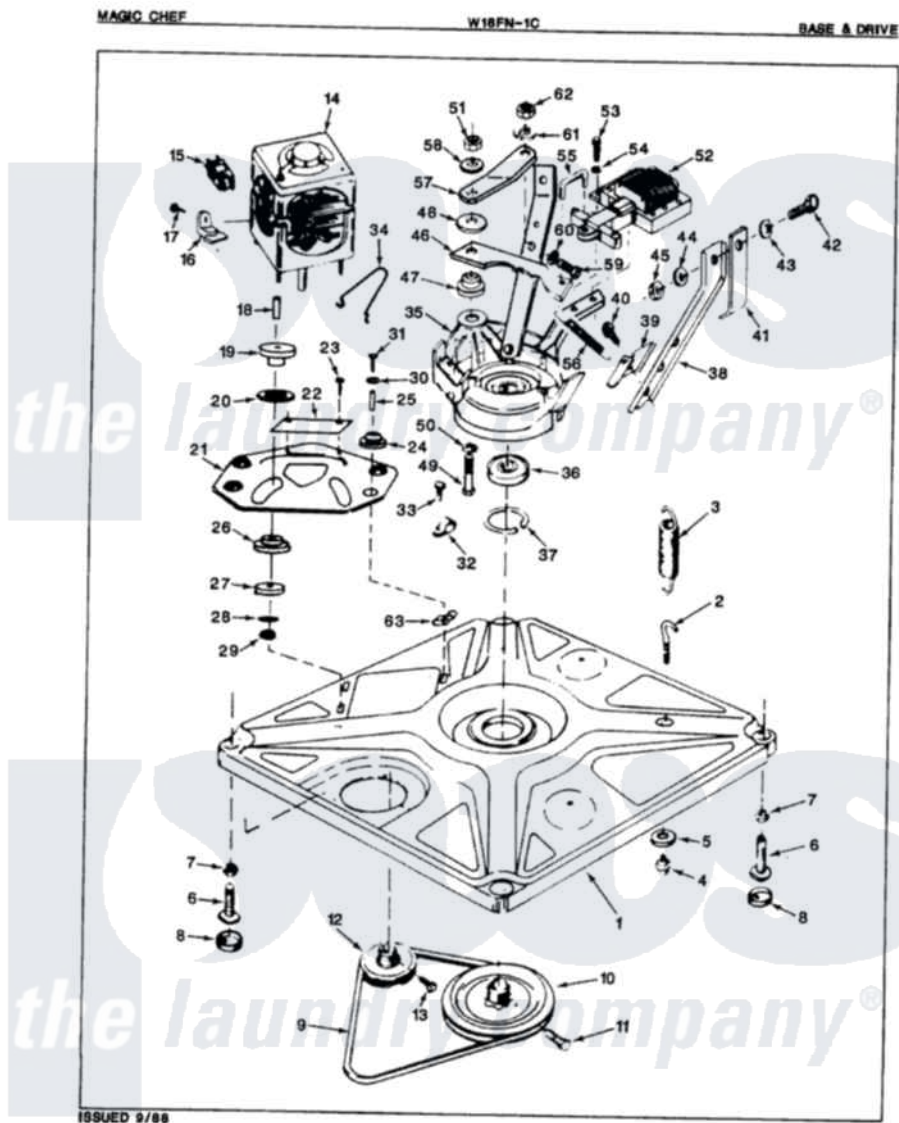

Magic Chef W18FY1C 01 - BASE & DRIVE

Magic Chef [Residential Magic Chef W18FY1C Washer Parts](#) Parts Diagram 01 - BASE & DRIVE
 Click on the part number to view part

Item	Original Part Number	Replaced By	Status	Part Description
1	35-0058			Base Assembly
2	25-7365			Eye Bolt
3	33-9553		Not Available	SPRING
4	25-7362			Anchor Nut
5	25-7727		Not Available	FLAT WASHER
6	35-0771			Leveling Leg
"	33-0679	35-0771		Leveling Leg
7	25-7032	25-7915		Hex Nut
8	34-0062	25001119		Foot And Pad Assembly
9	35-0465		Not Available	DRIVE BELT
10	33-9374		Not Available	DRIVE PULLEY
11	25-7361		Not Available	SET SCREW
12	33-9952		Not Available	MOTOR PULLEY
13	25-7117			Set Screw
14	LA-1010			Motor Kit
15	35-0259		Not Available	MOTOR SWITCH