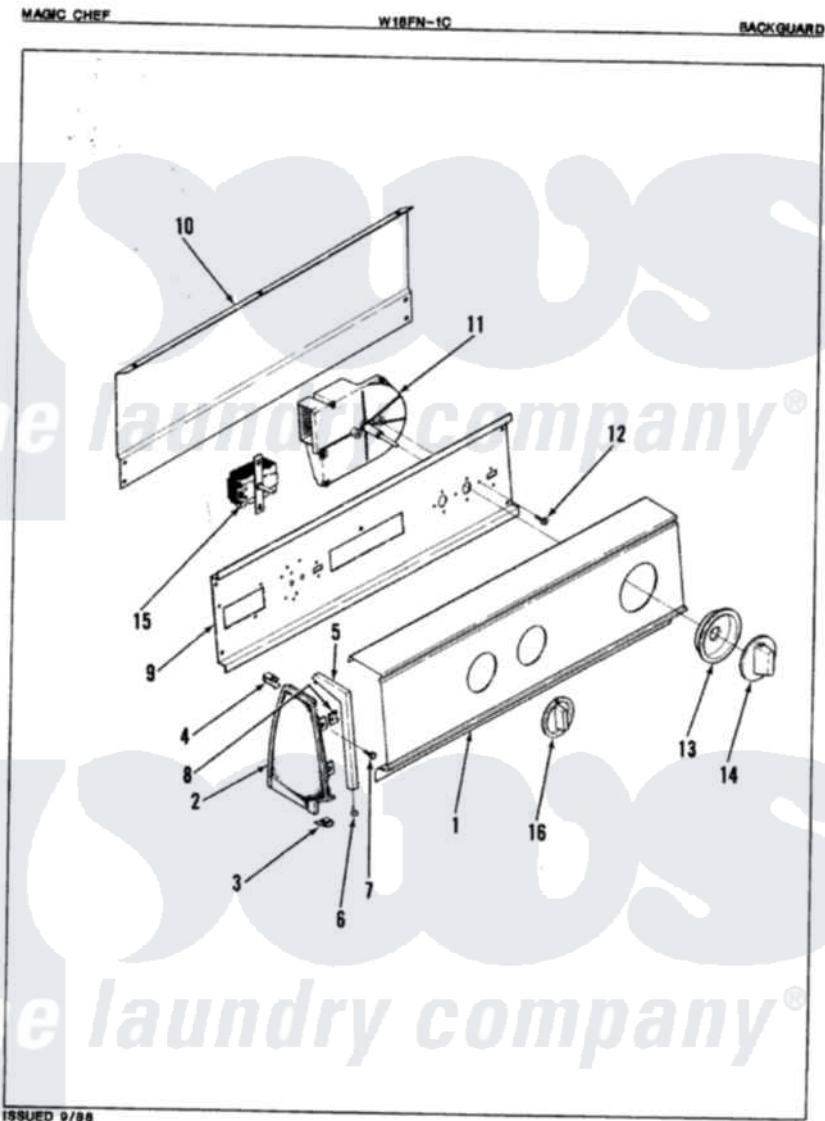

# Magic Chef W18FY1C 02 - CONTROL PANEL

Magic Chef [Residential Magic Chef W18FY1C Washer Parts](#) Parts Diagram 02 - CONTROL PANEL  
 Click on the part number to view part

Item	Original Part Number	Replaced By	Status	Part Description
1	35-0831		Not Available	CONTROL PANEL
2	<a href="#">53-0265</a>			LH Endcap
"	<a href="#">53-0264</a>			RH Endcap
3	34-9487		Not Available	PLATE, REINFORCEMENT
"	25-7649	<a href="#">910187</a>		Screw
"	25-7697	<a href="#">25-2219</a>		Screw
"	<a href="#">25-7702</a>			Speedclip, End Cap To Control Panel
"	<a href="#">25-7851</a>			Speedclip, End Cap To Top
4	25-7435	<a href="#">33002917</a>		Screw, No.10-16
"	<a href="#">25-7852</a>			Speedclip, Rr Shld To End Cap
5	53-0277		Not Available	TRIM, END CAP (RT)
"	53-0278		Not Available	TRIM, END CAP (LT)
6	<a href="#">25-7760</a>			Screw
7	<a href="#">25-7702</a>			Speedclip, End Cap To Control Panel

8	25-3092	<a href="#">90767</a>	Screw, 8A X 3/8 HeX Washer Head Tapping
9	53-0365	<a href="#">53-1676</a>	Shield, Control
10	25-7583	Not Available	PLASTIC NUT
"	<a href="#">25-3457</a>		Screw, Sems
"	25-3092	<a href="#">90767</a>	Screw, 8A X 3/8 HeX Washer Head Tapping
"	53-0268	<a href="#">21001460</a>	Shield, Rear
11	<a href="#">35-0115</a>		Timer Motor 1 RPM
"	35-0484	Not Available	TIMER
12	25-0088	<a href="#">489483</a>	Screw 10-32 X 1/2
13	<a href="#">35-0383</a>		Knob Assembly
14	35-0498	<a href="#">12500058</a>	Knob Ski
15	<a href="#">35-0782</a>		Pressure Switch
"	25-3092	<a href="#">90767</a>	Screw, 8A X 3/8 HeX Washer Head Tapping
16	35-0168	Not Available	SELECTOR KNOB