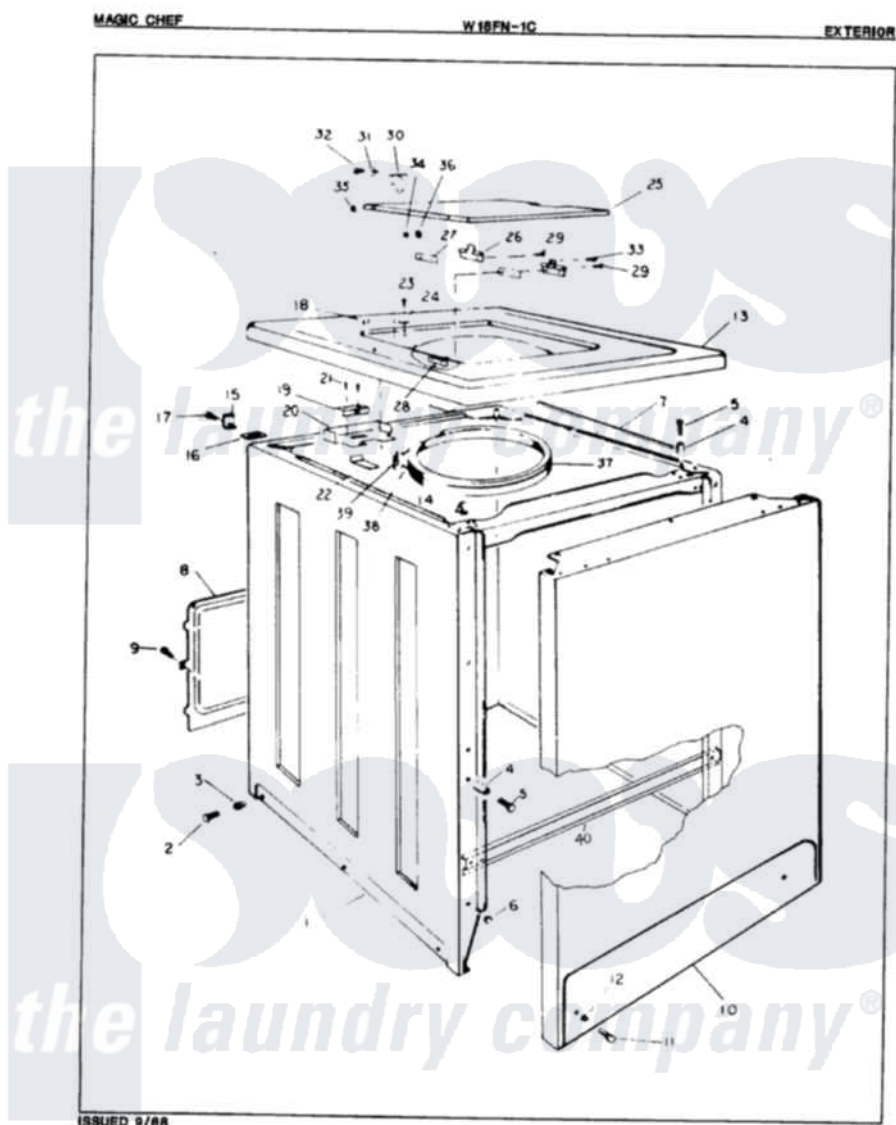

# Magic Chef W18FY1C 03 - EXTERIOR

Magic Chef [Residential Magic Chef W18FY1C Washer Parts](#) Parts Diagram 03 - EXTERIOR  
 Click on the part number to view part

Item	Original Part Number	Replaced By	Status	Part Description
1	35-0061-25		Not Available	CABINET BODY
2	25-7001	<a href="#">308685</a>		Side Trim )
3	<a href="#">25-7883</a>			Screw
"	25-7071		Not Available	LOCKWASHER
"	33-2088		Not Available	SLEEVE
4	<a href="#">34-9701</a>			Guide, Cabinet
5	<a href="#">25-6109</a>			Screw
6	<a href="#">33-2653</a>			Bumper, Cabinet
7	33-9948		Not Available	CUSHION STRIP
8	33-8687		Not Available	REAR SHIELD
9	25-2000		Not Available	SCREW
10	35-0056-25		Not Available	FRONT PANEL
11	25-7001	<a href="#">308685</a>		Side Trim )
12	25-7071		Not Available	LOCKWASHER
13	35-0585-25		Not Available	TOP PANEL
14	<a href="#">25-7285</a>			Clip