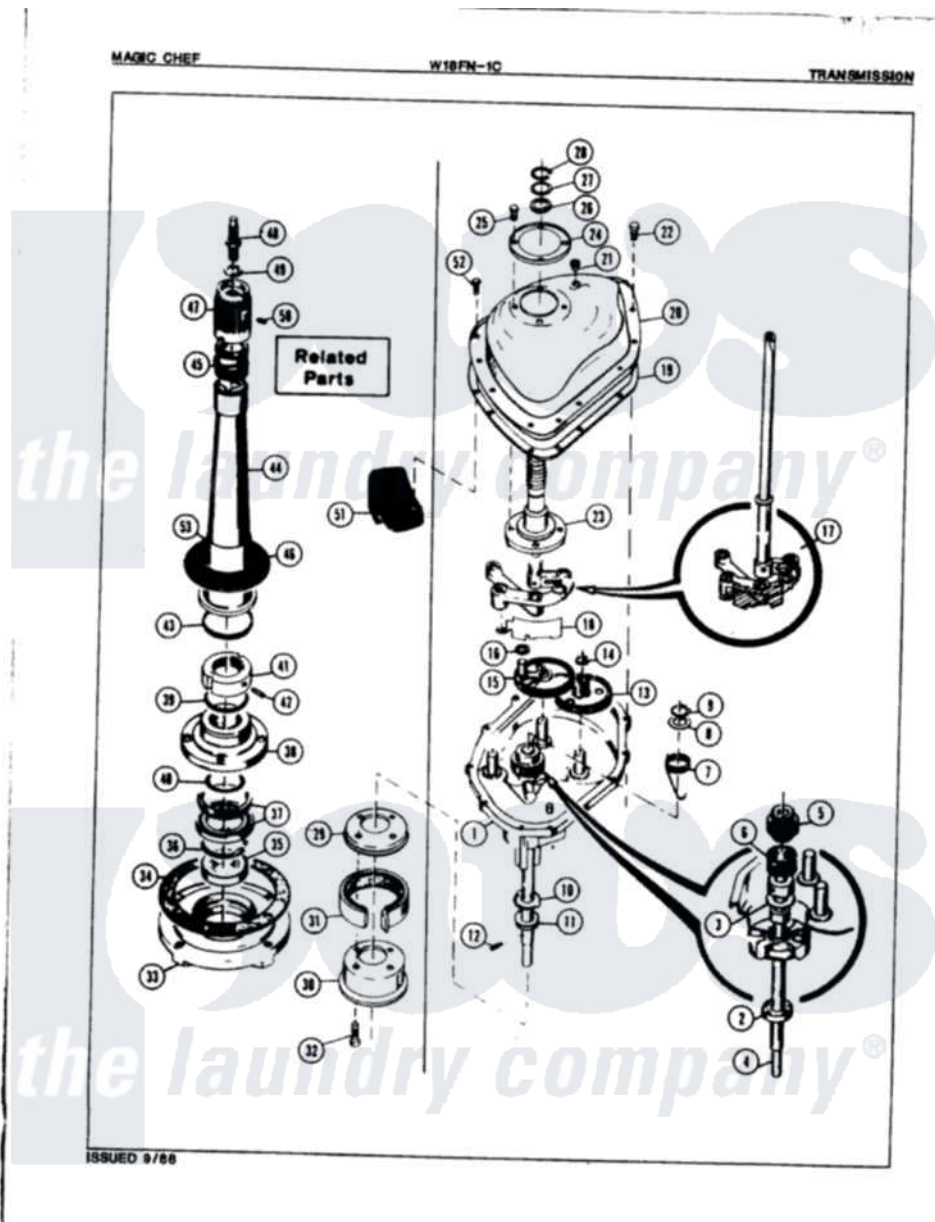

Magic Chef W18FY1C 04 - TRANSMISSION

Magic Chef [Residential Magic Chef W18FY1C Washer Parts](#) Parts Diagram 04 - TRANSMISSION
 Click on the part number to view part

Item	Original Part Number	Replaced By	Status	Part Description
1	33-9986		Not Available	TRANSM HOUSING
"	LA-1033		Not Available	TRANSMISSION REPAIR KIT
2	33-9208		Not Available	SEAL
3	25-7274		Not Available	WASHER, STEEL
"	33-9023N		Not Available	CLUTCH ASM
4	33-9022		Not Available	DRIVE SHAFT
5	33-6115		Not Available	DRIVE PINION
6	33-3195		Not Available	SPRING
7	33-6114	33-6463		Spring
8	25-7415		Not Available	WASHER, FLAT
9	25-7847			Ring, Retaining
10	33-9217		Not Available	THRUST WASHER
11	33-4944			Bearing
12	25-6120		Not Available	PIN
13	35-0547			Cluster Gear
14	25-7853	25-7933		Ring, Retaining