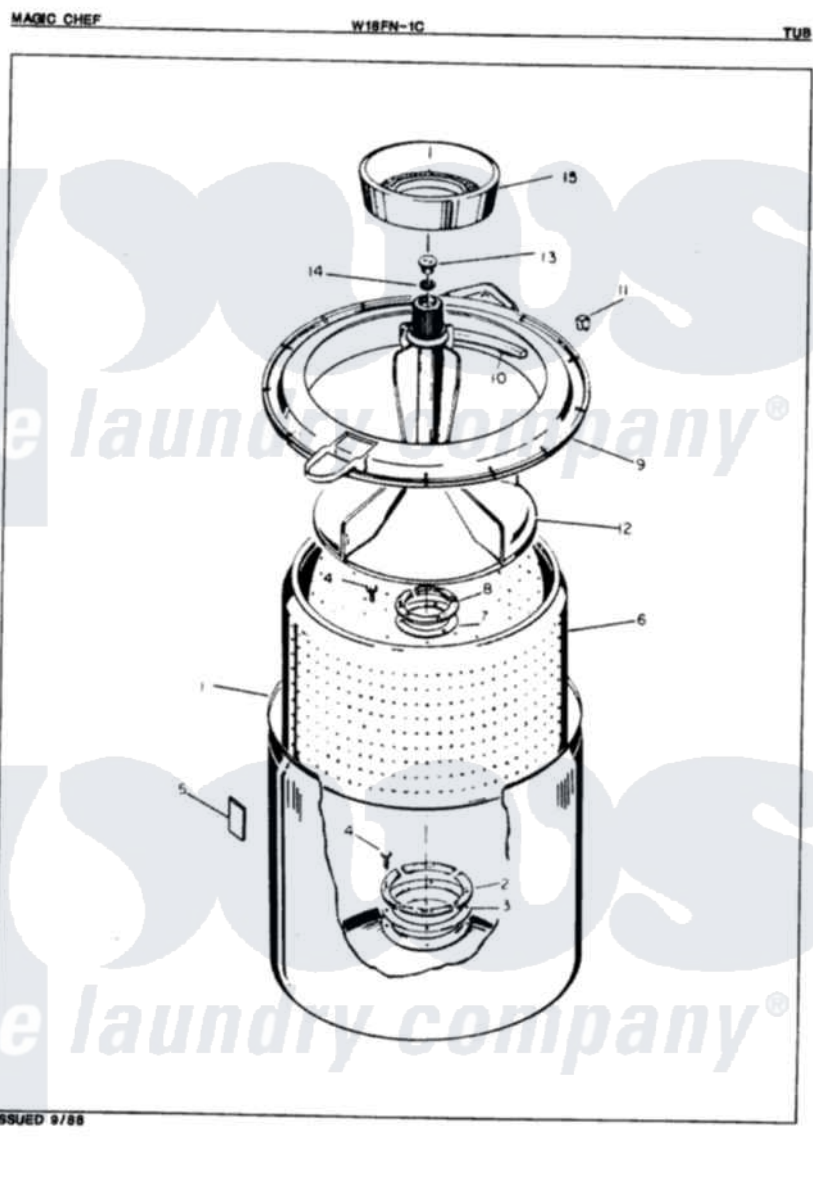

# Magic Chef W18FY1C 05 - TUB

Magic Chef [Residential Magic Chef W18FY1C Washer Parts](#) Parts Diagram 05 - TUB  
 Click on the part number to view part

Item	Original Part Number	Replaced By	Status	Part Description
1	33-9392		Not Available	TUB ASSEMBLY
2	33-8800	<a href="#">33-8800K</a>		Plate
3	<a href="#">33-6905</a>			Gasket
4	25-7783	<a href="#">4356852</a>		Screw
5	<a href="#">35-0538</a>			Pad
6	35-0004		Not Available	BASKET ASM
7	<a href="#">33-8959</a>			Gasket
8	33-8799		Not Available	REINF PLATE
9	35-0537	<a href="#">35-0993</a>		Tub Top
10	<a href="#">33-3055</a>			Gasket
11	<a href="#">25-7748</a>			Clip
12	35-0049		Not Available	AGITATOR
13	<a href="#">33-6241</a>			Cap
14	<a href="#">25-7330</a>			Rubber Washer
15	33-9888		Not Available	LINT FILTER
16	35-0872		Not Available	MANUAL, USE & CARE