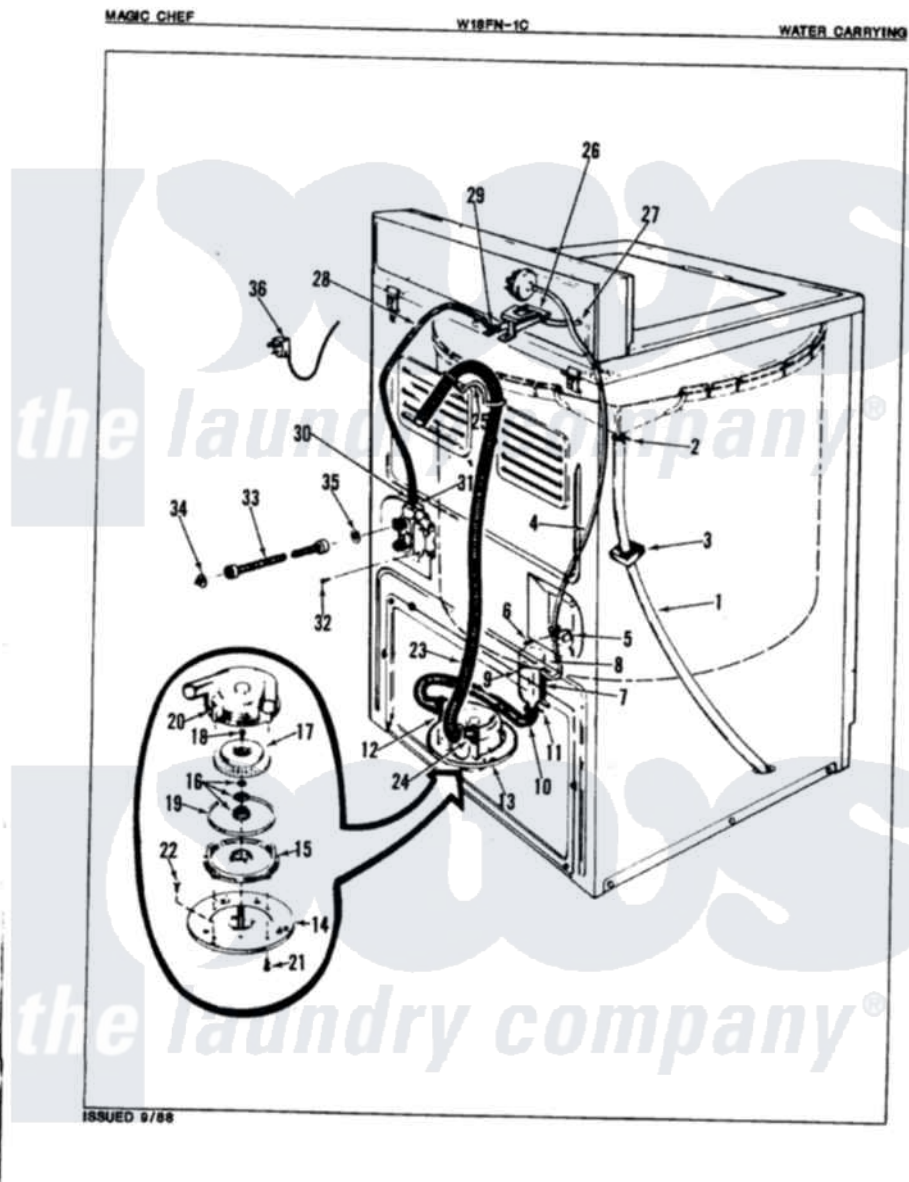

Magic Chef W18FY1C 06 - WATER CARRYING

Magic Chef [Residential Magic Chef W18FY1C Washer Parts](#) Parts Diagram 06 - WATER CARRYING
 Click on the part number to view part

Item	Original Part Number	Replaced By	Status	Part Description
1	35-0059		Not Available	OVERFLOW HOSE
2	25-6057		Not Available	HOSE CLAMP
3	35-0706		Not Available	PAD, FOAM
4	25-7796	596669		Clamp, Manifold
"	33-6714		Not Available	PRES SW HOSE
5	33-6099			Clamp
7	33-7314			Sump Assembly
8	33-3633		Not Available	HOSE
9	25-7003			Clamp
10	33-6091			Hose
11	25-6066		Not Available	HOSE CLAMP
12	25-6055		Not Available	HOSE CLAMP
13	35-0008	35-6467		Pump Assem
"	35-1069	35-6467		Pump Assem
14	33-6035		Not Available	PLATE & PULLEY ASSY.
15	33-6029	35-6467		Pump Assem

16	35-0707		Seal, Seat And "O" Ring
17	35-0010		Impeller
18	25-7418	33001178	Back, Tumbler
19	33-6032		Gasket
20	35-0009		Pump Housing
21	25-7405	3196164	Screw
22	25-7419	Not Available	SCREW
23	25-7048		Washer
"	33-9535	211704	Hose, Drain
24	25-7881	285655	Clamp, Hose
"	33-9536		Hose Adapter
25	25-7797	285655	Clamp, Hose
"	33-9537	22003814	Retainer, Drain Hose
26	25-3092	90767	Screw, 8A X 3/8 HeX Washer Head Tapping
"	33-9830	Not Available	INLET FLUME
"	33-8057	Not Available	PLASTIC NUT
"	25-7086	Y0308025	Washer, Stainless Steel
27	33-6038	Not Available	FLUME EXT
28	35-0541	Not Available	WATR INLET HOSE
29	25-7867	596669	Clamp, Manifold
30	25-7866	489503	Clamp
31	35-0085	35-2374N	Valve, Water
"	33-7058	Not Available	SUB 36-1456
32	25-7851		Speedclip, End Cap To Top
33	33-7891	89503	Hose-Inlet
34	33-7313	33-4264N	Strainer And Washer Kit
35	25-7048		Washer
36	35-0680	Not Available	CORD, POWER