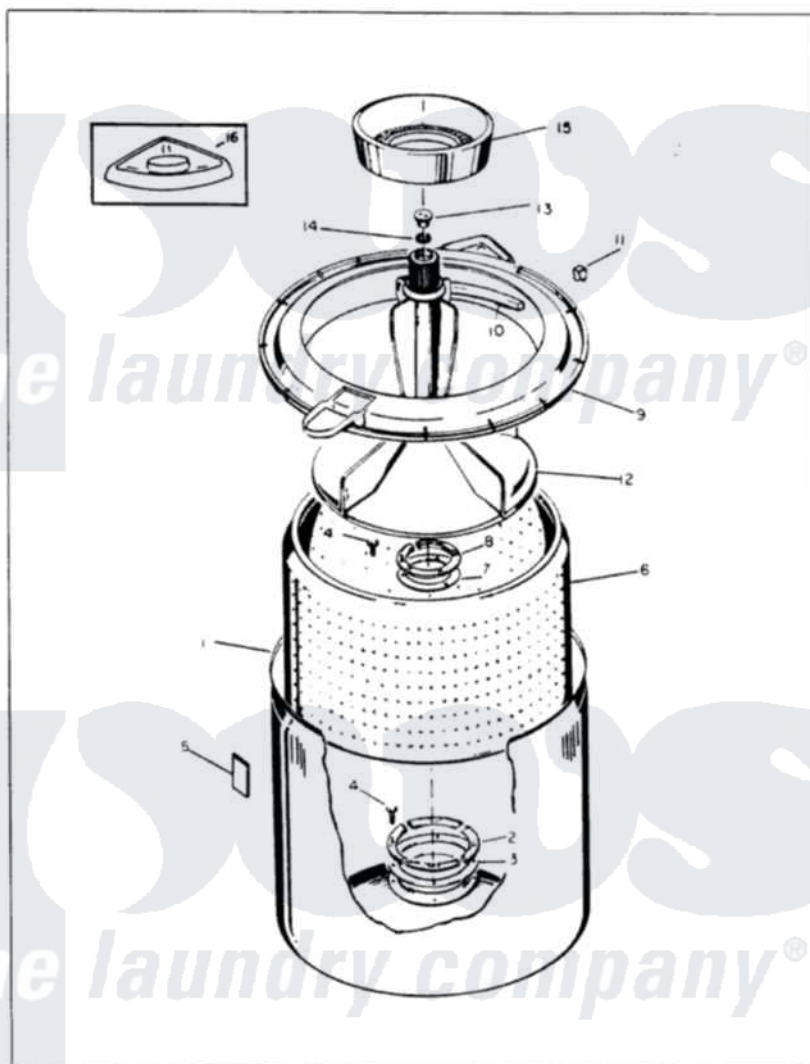

# Magic Chef W18FY2 04 - TUB

MAGIC CHEF

W18FN-2

TUB

Issued 11/87

Magic Chef [Residential Magic Chef W18FY2 Washer Parts](#) Parts Diagram 04 - TUB  
 Click on the part number to view part

Item	Original Part Number	Replaced By	Status	Part Description
1	33-9392		Not Available	TUB ASSEMBLY
2	33-8800	<a href="#">33-8800K</a>		Plate
3	<a href="#">33-6905</a>			Gasket
4	25-7783	<a href="#">4356852</a>		Screw
5	<a href="#">35-0538</a>			Pad
6	35-0004		Not Available	BASKET ASM
7	<a href="#">33-8959</a>			Gasket
8	33-8799		Not Available	REINF PLATE
9	35-0537	<a href="#">35-0993</a>		Tub Top
10	<a href="#">33-3055</a>			Gasket
11	<a href="#">25-7748</a>			Clip
12	35-0049		Not Available	AGITATOR
13	<a href="#">33-6241</a>			Cap
14	<a href="#">25-7330</a>			Rubber Washer
15	33-9888		Not Available	LINT FILTER
16	33-9906	<a href="#">21001167</a>		Dispenser, Bleach