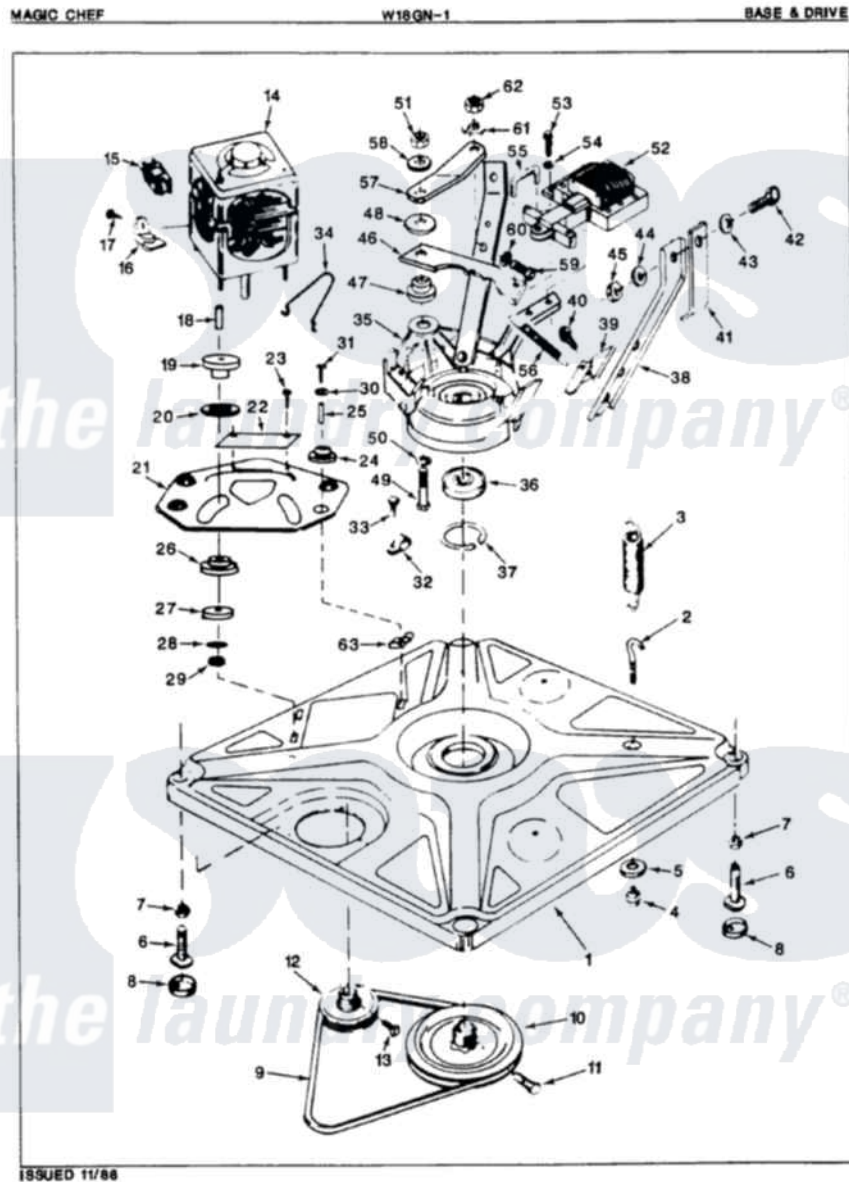

# Magic Chef W18GA1 01 - BASE & DRIVE

Magic Chef [Residential Magic Chef W18GA1 Washer Parts](#) Parts Diagram 01 - BASE & DRIVE  
 Click on the part number to view part

Item	Original Part Number	Replaced By	Status	Part Description
1	<a href="#">35-0058</a>			Base Assembly
2	<a href="#">25-7365</a>			Eye Bolt
3	33-9553		Not Available	SPRING
4	<a href="#">25-7362</a>			Anchor Nut
5	25-7727		Not Available	FLAT WASHER
6	<a href="#">35-0771</a>			Leveling Leg
"	33-0679	<a href="#">35-0771</a>		Leveling Leg
7	25-7032	<a href="#">25-7915</a>		Hex Nut
8	34-0062	<a href="#">25001119</a>		Foot And Pad Assembly
9	33-6343	<a href="#">35-0425</a>		Belt
10	33-9374		Not Available	DRIVE PULLEY
11	25-7361		Not Available	SET SCREW
12	33-9952		Not Available	MOTOR PULLEY
13	<a href="#">25-7117</a>			Set Screw
14	LA-1049		Not Available	MOTOR ASM
15	35-0886		Not Available	MOTOR ASM