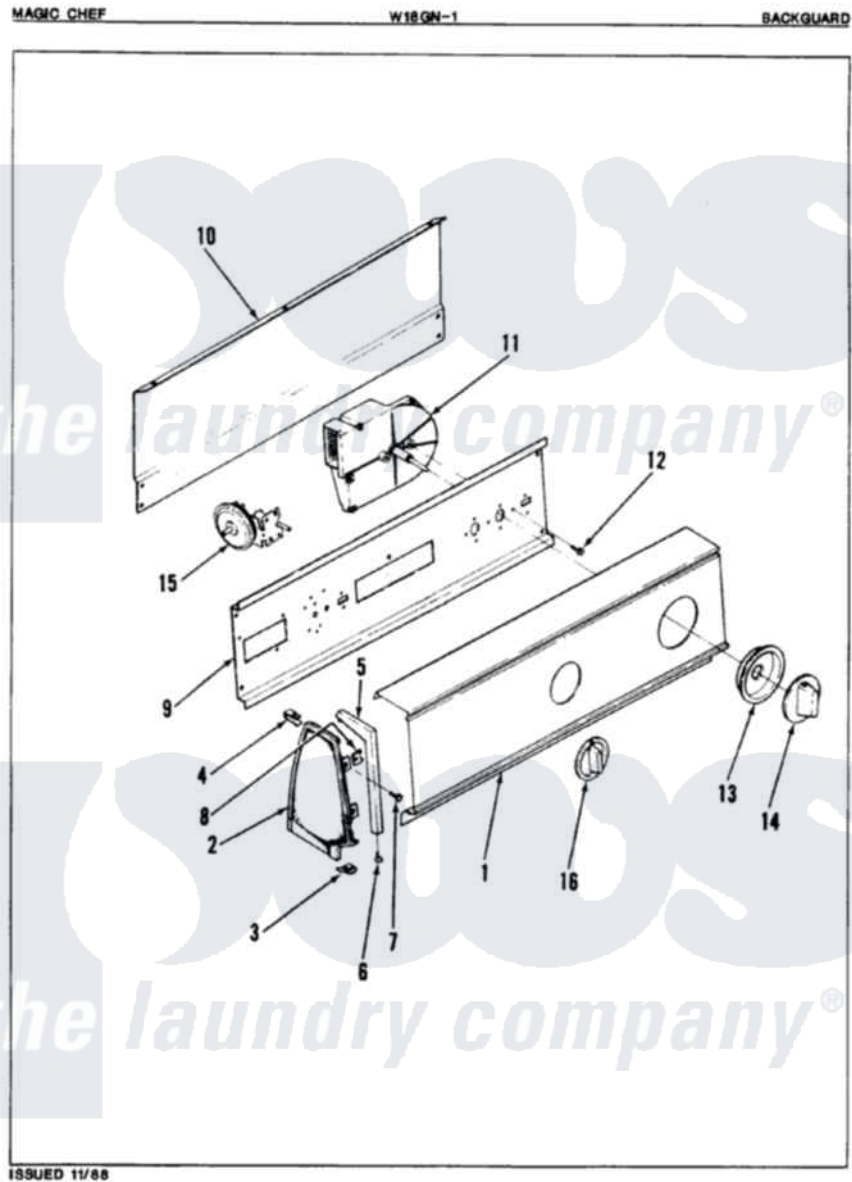

# Magic Chef W18GA1 02 - CONTROL PANEL

Magic Chef [Residential Magic Chef W18GA1 Washer Parts](#) Parts Diagram 02 - CONTROL PANEL  
 Click on the part number to view part

Item	Original Part Number	Replaced By	Status	Part Description
1	35-1027		Not Available	CONTROL PANEL
2	<a href="#">53-0265</a>			LH Endcap
"	<a href="#">53-0264</a>			RH Endcap
3	34-9487		Not Available	PLATE, REINFORCEMENT
"	25-7649	<a href="#">910187</a>		Screw
"	25-7697	<a href="#">25-2219</a>		Screw
"	<a href="#">25-7702</a>			Speedclip, End Cap To Control Panel
"	<a href="#">25-7851</a>			Speedclip, End Cap To Top
4	25-7435	<a href="#">33002917</a>		Screw, No.10-16
"	<a href="#">25-7852</a>			Speedclip, Rr Shld To End Cap
5	53-0278		Not Available	TRIM, END CAP (LT)
"	53-0277		Not Available	TRIM, END CAP (RT)
6	<a href="#">25-7760</a>			Screw
7	<a href="#">25-7702</a>			Speedclip, End Cap To Control Panel

8	25-3092	<a href="#">90767</a>	Screw, 8A X 3/8 HeX Washer Head Tapping
9	53-0365	<a href="#">53-1676</a>	Shield, Control
10	25-3092	<a href="#">90767</a>	Screw, 8A X 3/8 HeX Washer Head Tapping
"	<a href="#">25-3457</a>		Screw, Sems
"	25-7583	Not Available	PLASTIC NUT
"	53-0268	<a href="#">21001460</a>	Shield, Rear
11	<a href="#">35-0115</a>		Timer Motor 1 RPM
"	<a href="#">35-0618</a>		Timer
12	25-0088	<a href="#">489483</a>	Screw 10-32 X 1/2
13	<a href="#">35-0383</a>		Knob Assembly
14	35-0498	<a href="#">12500058</a>	Knob Ski
15	<a href="#">35-0782</a>		Pressure Switch
"	25-3092	<a href="#">90767</a>	Screw, 8A X 3/8 HeX Washer Head Tapping
16	35-0168	Not Available	SELECTOR KNOB
"	35-0877	Not Available	RELAY