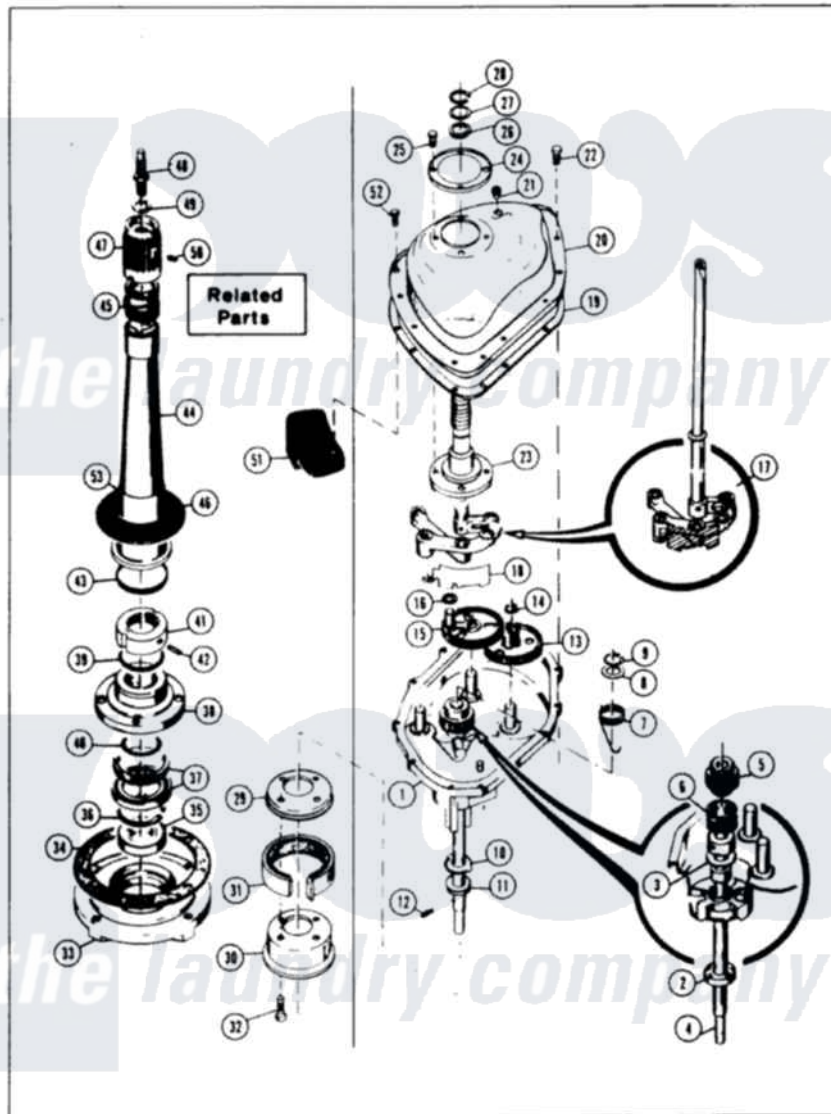

Magic Chef W18GA1 03 - TRANSMISSION

MAGIC CHEF

TRANSMISSION

Issued 2/88

Magic Chef [Residential Magic Chef W18GA1 Washer Parts](#) Parts Diagram 03 - TRANSMISSION

[Click on the part number to view part](#)

Item	Original Part Number	Replaced By	Status	Part Description
1	33-9986		Not Available	TRANSM HOUSING
"	LA-1033		Not Available	TRANSMISSION REPAIR KIT
2	33-9208		Not Available	SEAL
3	25-7274		Not Available	WASHER, STEEL
"	33-9023N		Not Available	CLUTCH ASM
4	33-9022		Not Available	DRIVE SHAFT
5	33-6115		Not Available	DRIVE PINION
6	33-3195		Not Available	SPRING
7	33-6114	33-6463		Spring
8	25-7415		Not Available	WASHER, FLAT
9	25-7847			Ring, Retaining
10	33-9217		Not Available	THRUST WASHER
11	33-4944			Bearing
12	25-6120		Not Available	PIN
13	35-0547			Cluster Gear
14	25-7853	25-7933		Ring, Retaining