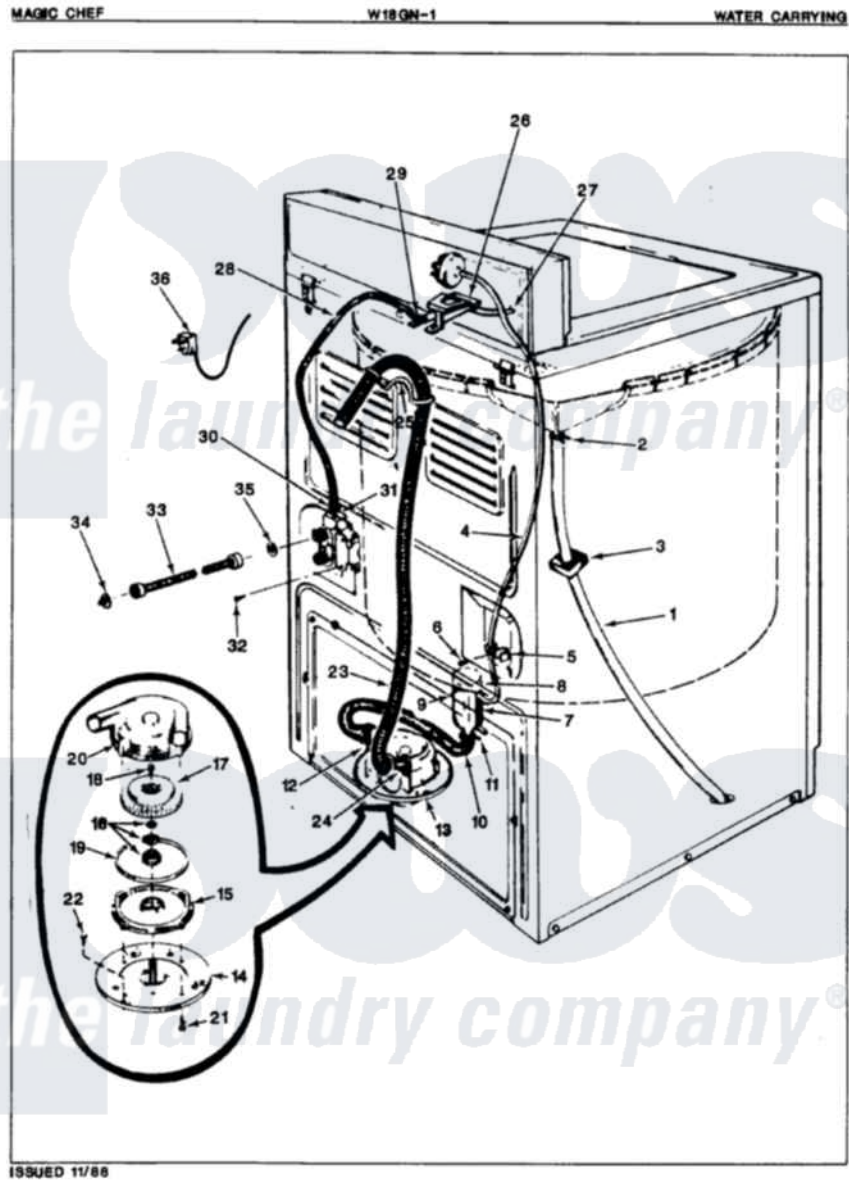

Magic Chef W18GA1 05 - WATER CARRYING

Magic Chef [Residential Magic Chef W18GA1 Washer Parts](#) Parts Diagram 05 - WATER CARRYING
 Click on the part number to view part

Item	Original Part Number	Replaced By	Status	Part Description
1	35-0059		Not Available	OVERFLOW HOSE
2	25-6057		Not Available	HOSE CLAMP
3	35-0706		Not Available	PAD, FOAM
4	25-7796	596669		Clamp, Manifold
"	33-6714		Not Available	PRES SW HOSE
5	33-6099			Clamp
7	33-7314			Sump Assembly
8	33-3633		Not Available	HOSE
9	25-7003			Clamp
10	33-6091			Hose
11	25-6066		Not Available	HOSE CLAMP
12	25-6055		Not Available	HOSE CLAMP
13	35-0008	35-6467		Pump Assem
"	35-1069	35-6467		Pump Assem
14	33-6035		Not Available	PLATE & PULLEY ASSY.
15	33-6029	35-6467		Pump Assem

16	35-0707		Seal, Seat And "O" Ring
17	35-0010		Impeller
18	25-7418	33001178	Back, Tumbler
19	33-6032		Gasket
20	35-0009		Pump Housing
21	25-7405	3196164	Screw
22	25-7419		Not Available
			SCREW
23	25-7048		Washer
"	33-9535	211704	Hose, Drain
24	25-7881	285655	Clamp, Hose
"	33-9536		Hose Adapter
25	25-7797	285655	Clamp, Hose
"	33-9537	22003814	Retainer, Drain Hose
26	25-3092	90767	Screw, 8A X 3/8 HeX Washer Head Tapping
"	33-9830		Not Available
			INLET FLUME
"	33-8057		Not Available
			PLASTIC NUT
"	25-7086	Y0308025	Washer, Stainless Steel
27	33-6038		Not Available
			FLUME EXT
28	35-0541		Not Available
			WATR INLET HOSE
29	25-7867	596669	Clamp, Manifold
30	25-7866	489503	Clamp
31	35-0085	35-2374N	Valve, Water
"	33-7058		Not Available
			SUB 36-1456
32	25-7851		Speedclip, End Cap To Top
33	33-7891	89503	Hose-Inlet
34	33-7313	33-4264N	Strainer And Washer Kit
35	25-7048		Washer
36	35-0680		Not Available
			CORD, POWER