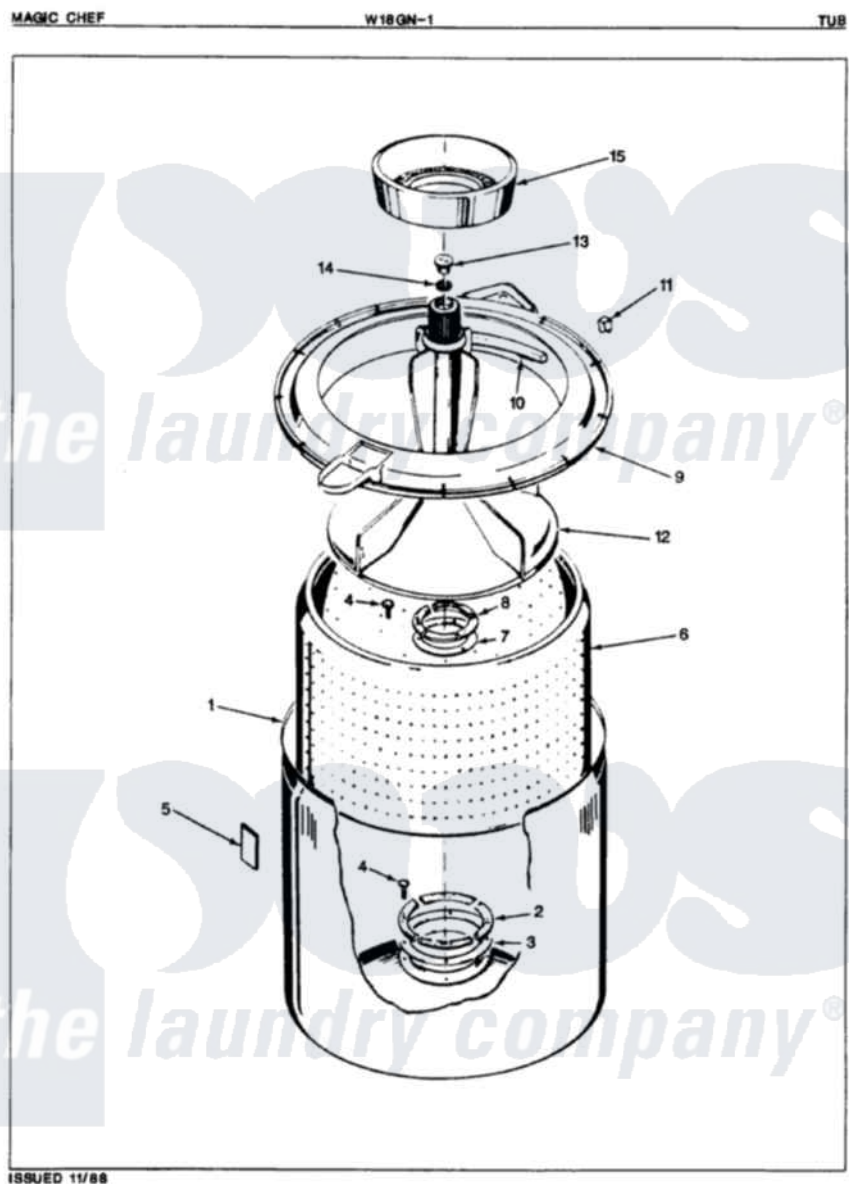

Magic Chef W18GN1 05 - TUB

Magic Chef [Residential Magic Chef W18GN1 Washer Parts](#) Parts Diagram 05 - TUB
 Click on the part number to view part

Item	Original Part Number	Replaced By	Status	Part Description
1	33-9392		Not Available	TUB ASSEMBLY
2	33-8800	33-8800K		Plate
3	33-6905			Gasket
4	25-7783	4356852		Screw
5	35-0538			Pad
6	35-0004		Not Available	BASKET ASM
7	33-8959			Gasket
8	33-8799		Not Available	REINF PLATE
9	35-0537	35-0993		Tub Top
10	33-3055			Gasket
11	25-7748			Clip
12	35-0049		Not Available	AGITATOR
13	33-6241			Cap
14	25-7330			Rubber Washer
15	33-9888		Not Available	LINT FILTER