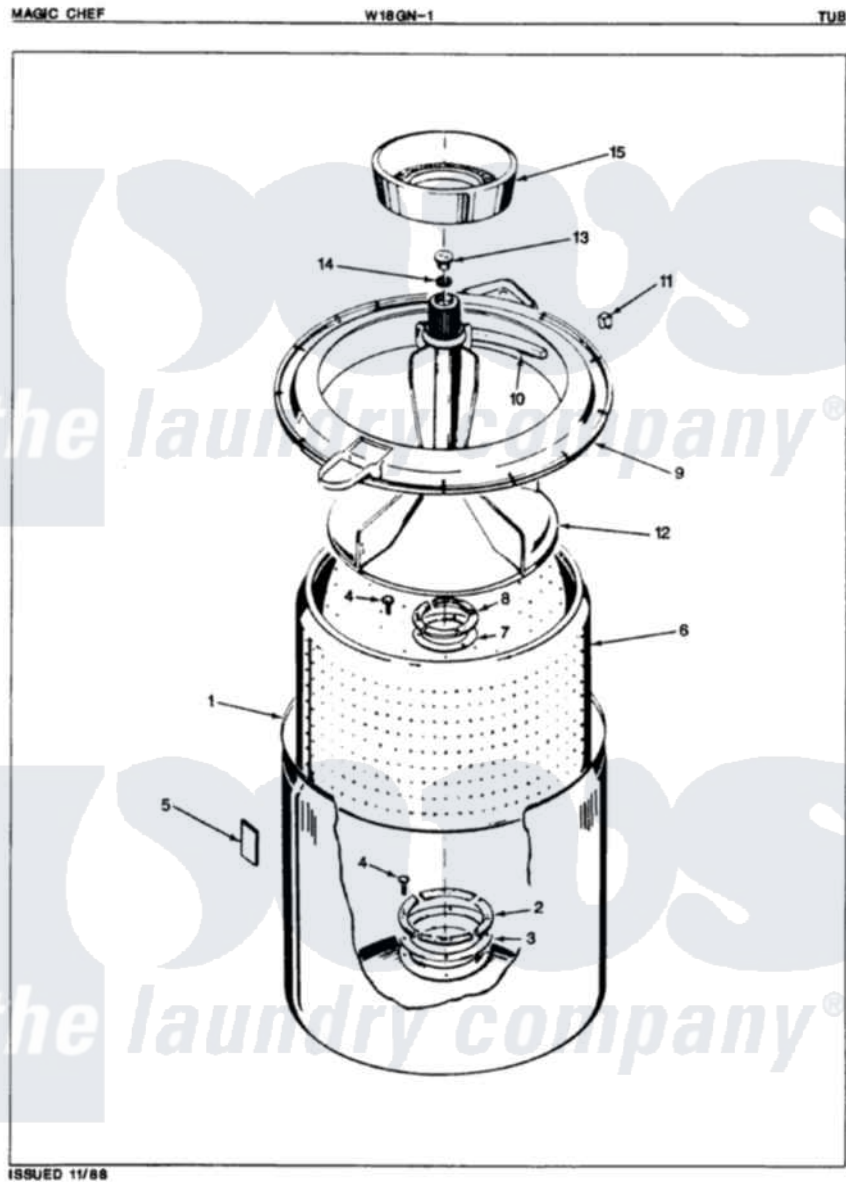

Magic Chef W18GY1 04 - TUB

Magic Chef [Residential Magic Chef W18GY1 Washer Parts](#) Parts Diagram 04 - TUB
 Click on the part number to view part

Item	Original Part Number	Replaced By	Status	Part Description
1	33-9392		Not Available	TUB ASSEMBLY
2	33-8800	33-8800K		Plate
3	33-6905			Gasket
4	25-7783	4356852		Screw
5	35-0538			Pad
6	35-0004		Not Available	BASKET ASM
7	33-8959			Gasket
8	33-8799		Not Available	REINF PLATE
9	35-0537	35-0993		Tub Top
10	33-3055			Gasket
11	25-7748			Clip
12	35-0049		Not Available	AGITATOR
13	33-6241			Cap
14	25-7330			Rubber Washer
15	33-9888		Not Available	LINT FILTER