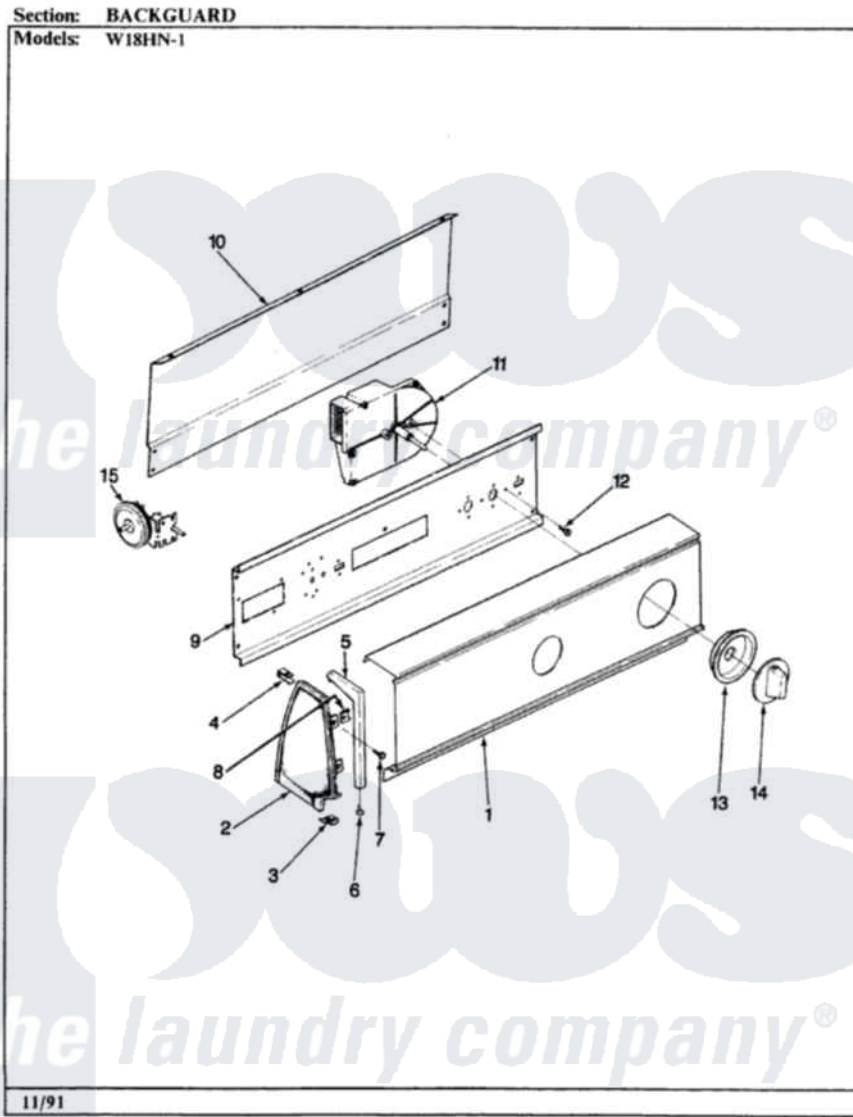

Magic Chef W18HA1 01 - BACKGUARD (REV. D)

Magic Chef [Residential Magic Chef W18HA1 Washer Parts](#) Parts Diagram 01 - BACKGUARD (REV. D)
Click on the part number to view part

Item	Original Part Number	Replaced By	Status	Part Description
1	25-7702			Speedclip, End Cap To Control Panel
"	25-7793			Screw
"	35-2170		Not Available	CONTROL PANEL
2	35-2488	21001452		Cap- End
"	35-2487	21001451		Cap- End
3	34-9487		Not Available	PLATE, REINFORCEMENT
"	25-7697	25-2219		Screw
"	25-7851			Speedclip, End Cap To Top
4	25-7435	33002917		Screw, No.10-16
"	25-7852			Speedclip, Rr Shld To End Cap
5	53-0278		Not Available	TRIM, END CAP (LT)
"	53-0277		Not Available	TRIM, END CAP (RT)
6	25-7760			Screw
7	25-3092	90767		Screw, 8A X 3/8 HeX Washer Head Tapping

8	25-7702		Speedclip, End Cap To Control Panel
9	53-1676		Shield, Control
10	25-7853	25-7933	Ring, Retaining
"	25-3457		Screw, Sems
"	25-3092	90767	Screw, 8A X 3/8 HeX Washer Head Tapping
"	35-2688	21001460	Shield, Rear
11	35-2208	Not Available	TIMER
12	25-0205	216412	Screw, Bracket To Timer
13	35-2254	12500058	Knob Ski
14	35-2187	12500058	Knob Ski
15	35-2185	21001283	Knob, Selector---Piq
"	25-3092	90767	Screw, 8A X 3/8 HeX Washer Head Tapping
"	35-2145	21001554	Switch, Water Level
16	35-0872	Not Available	MANUAL, USE & CARE