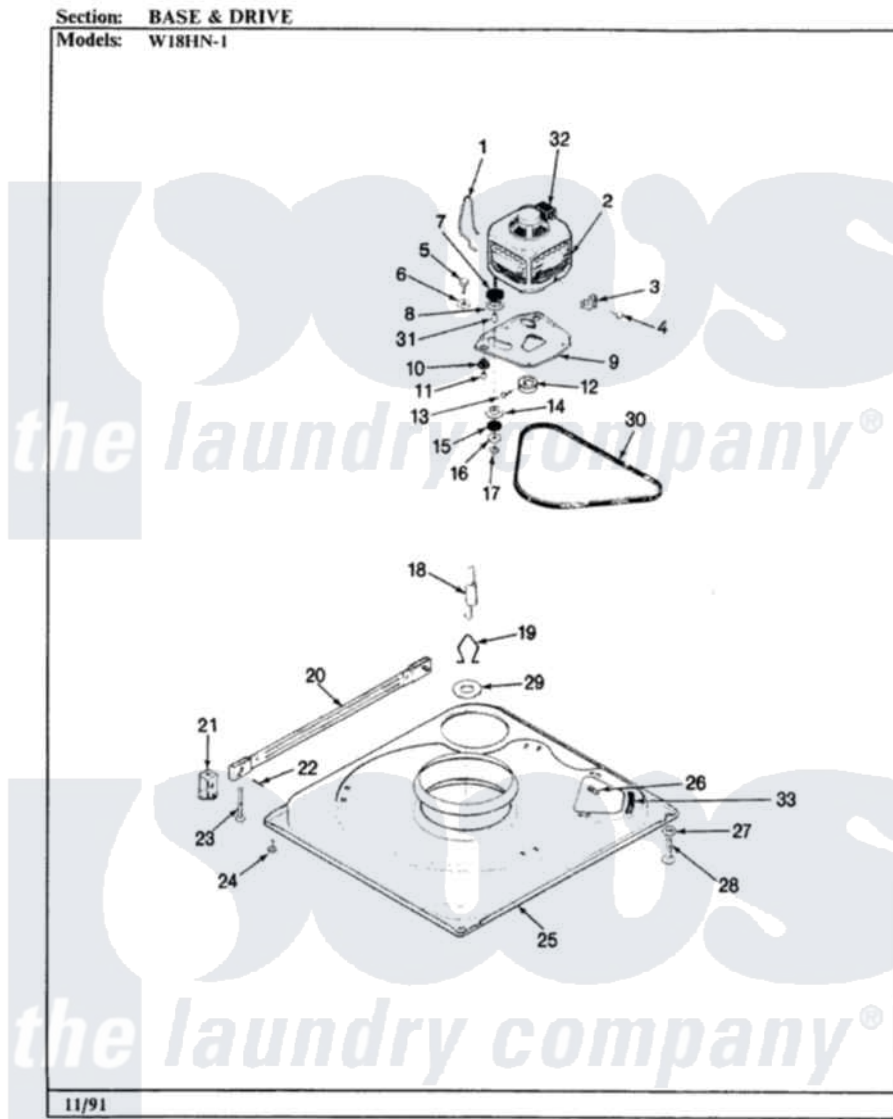

Magic Chef W18HA1 03 - BASE & DRIVE (REV. D)

Magic Chef [Residential Magic Chef W18HA1 Washer Parts](#) Parts Diagram 03 - BASE & DRIVE (REV. D)
Click on the part number to view part

Item	Original Part Number	Replaced By	Status	Part Description
1	35-0235			Spring, Motor Pivot
2	LA-2002		Not Available	MOTOR KIT
"	35-2214		Not Available	MOTOR
3	33-9945			Slide, Foot
4	25-7418	33001178		Back, Tumbler
5	25-7833	21001977		Screw
6	25-7834			Washer, Motor/Base Screw
7	33-9946			Isolator, Motor
8	33-9944	35-3570		Washer, Motor Pivot
9	35-2810	21001783		Plate And Screw Assembly
10	33-9941	35-3646		Isolator, Motor Plate
11	25-7831			Spacer, Mounting
12	35-2124	W10143344		Pulley
13	25-7117			Set Screw
14	33-9943	35-3571		Slide, Motor Pivot
15	33-9967			Washer, Motor Isolator

16	25-7047		Washer, Flat
17	25-7325	Y707702	Locknut
18	35-2681		Not Available SPRING, SUSPENSION
19	35-2976		Not Available HOOK, SUSPENSION SPRING
20	35-2049	21001881	Bar, Stabilizer
21	35-2046		Bracket, Stabilizer
22	35-2052		Pin, Stabilizer
23	35-2050	22004469	Leg And Foot Self Stabalizing
24	35-2039		Not Available PAD, FOOT
"	25-7828	489483	Screw 10-32 X 1/2
25	35-2984		Not Available BASE
26	25-7838	25-7845	Speednut, Motor
27	25-7915		Hex Nut
28	35-0772	25001119	Foot And Pad Assembly
"	35-0837	25001119	Foot And Pad Assembly
29	Y25-7951		Washer, Suspension Hook
30	35-2320	21352320	Belt, Drive
31	25-7830		Spacer
32	33-9765		Switch, Motor
33	35-2065		Pad, Motor Plate