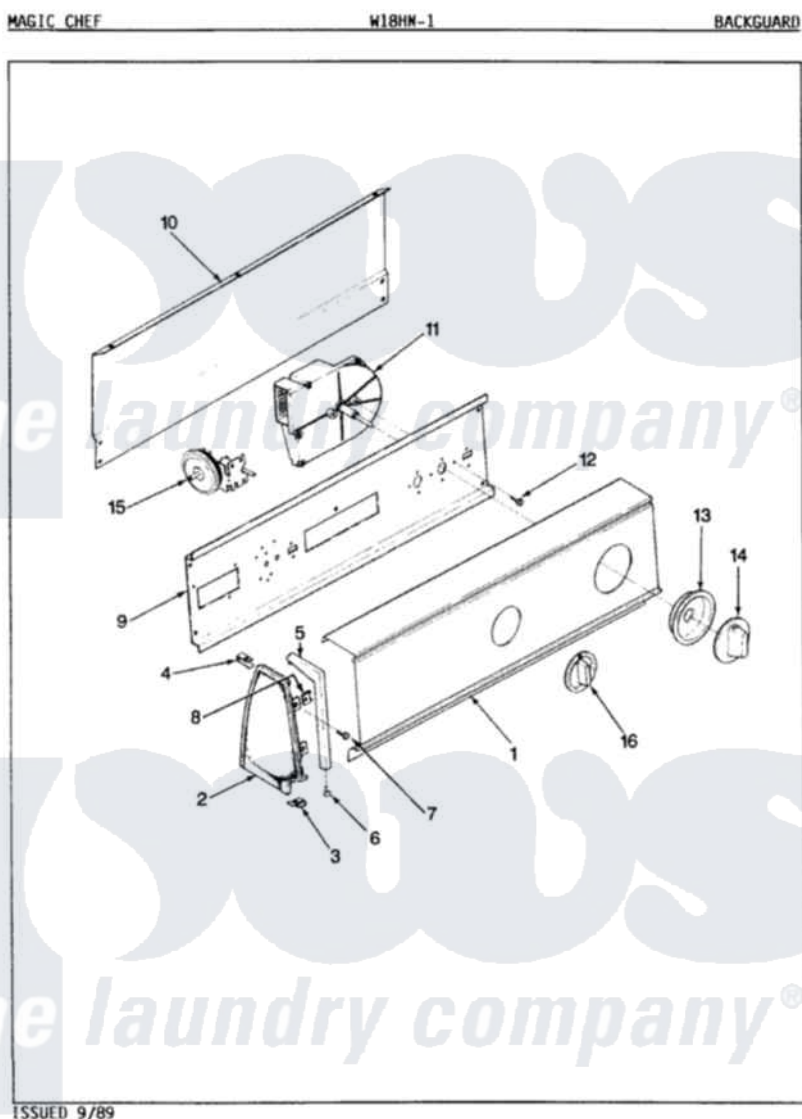

Magic Chef W18HA1 04 - CONTROL PANEL (REV. A-C)

Magic Chef [Residential Magic Chef W18HA1 Washer Parts](#) Parts Diagram 04 - CONTROL PANEL (REV. A-C)
 Click on the part number to view part

Item	Original Part Number	Replaced By	Status	Part Description
1	25-7702			Speedclip, End Cap To Control Panel
"	25-7793			Screw
"	35-2170		Not Available	CONTROL PANEL
2	53-0265			LH Endcap
"	53-0264			RH Endcap
3	34-9487		Not Available	PLATE, REINFORCEMENT
"	25-7697	25-2219		Screw
"	25-7851			Speedclip, End Cap To Top
4	25-7435	33002917		Screw, No.10-16
"	25-7852			Speedclip, Rr Shld To End Cap
5	53-0278		Not Available	TRIM, END CAP (LT)
"	53-0277		Not Available	TRIM, END CAP (RT)
6	25-7760			Screw
7	25-3092	90767		Screw, 8A X 3/8 HeX Washer Head Tapping

8	25-7702		Speedclip, End Cap To Control Panel
9	53-0365	53-1676	Shield, Control
10	25-3457		Screw, Sems
"	25-3092	90767	Screw, 8A X 3/8 HeX Washer Head Tapping
"	53-0268	21001460	Shield, Rear
11	35-2208		Not Available TIMER
12	25-0088	489483	Screw 10-32 X 1/2
13	35-2254	12500058	Knob Ski
14	35-2187	12500058	Knob Ski
15	35-2145	21001554	Switch, Water Level
16	35-2185	21001283	Knob, Selector---Piq
"	35-0872		Not Available MANUAL, USE & CARE
"	25-3092	90767	Screw, 8A X 3/8 HeX Washer Head Tapping