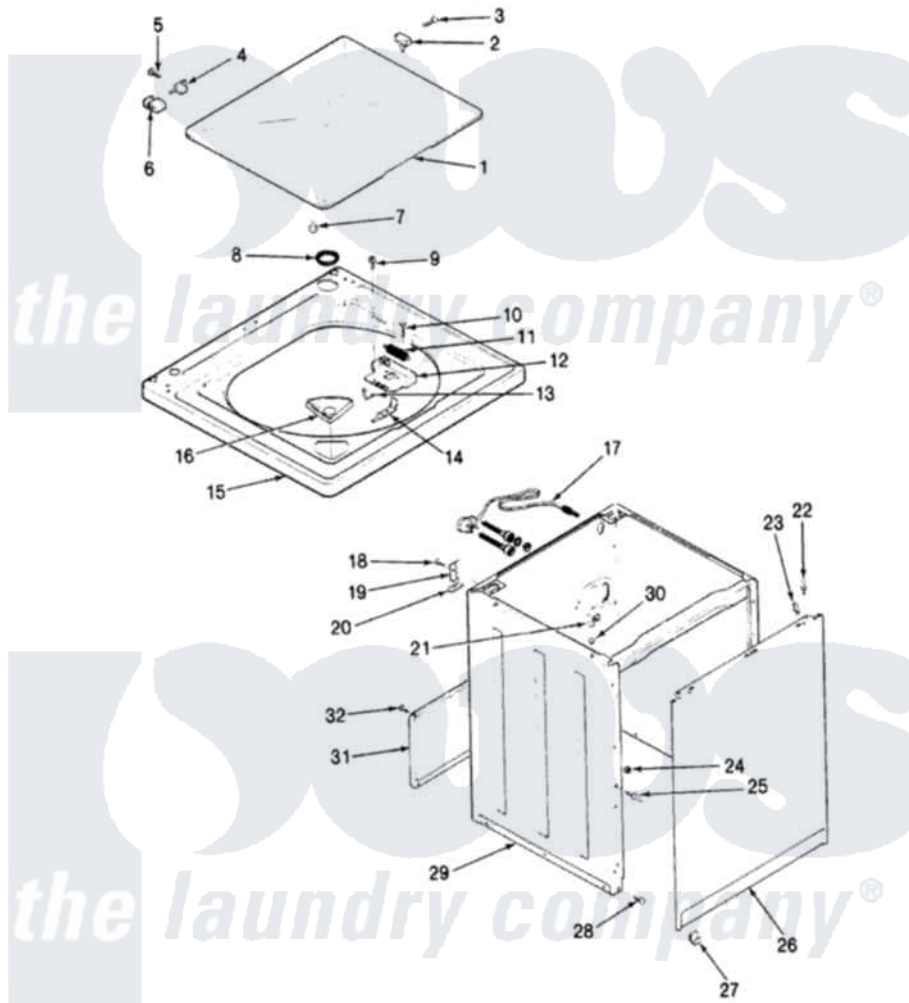

# Magic Chef W18HA1 05 - EXTERIOR (REV. A-C)

SECTION: EXTERIOR  
MODEL: W18HN-1

Issue Date: 4/98

Magic Chef [Residential Magic Chef W18HA1 Washer Parts](#) Parts Diagram 05 - EXTERIOR (REV. A-C)  
Click on the part number to view part

Item	Original Part Number	Replaced By	Status	Part Description
1	35-2341-24		Not Available	CLOTHES DOOR
"	35-2103-24		Not Available	CLOTHER DOOR
2	<a href="#">25-7436</a>			Nylite Washer
"	<a href="#">43-0057</a>			Actuator, Door Switch
3	<a href="#">25-7438</a>			Screw
4	<a href="#">33-6957</a>			Hinge Pad
"	25-7086	<a href="#">Y0308025</a>		Washer, Stainless Steel
5	25-7455	<a href="#">99002757</a>		Screw
6	<a href="#">33-6956</a>			Hinge
7	25-7455	<a href="#">99002757</a>		Screw
8	<a href="#">35-2064</a>			Bushing, Insulating
"	<a href="#">35-2063</a>			Bushing, Insulator
9	25-7463	<a href="#">7101P012-60</a>		Screw
10	25-7437	<a href="#">40040701</a>		Screw, Tapping No.6b-20
11	33-9064	<a href="#">12001187</a>		Kit, Lid Switch Assembly
"	33-8911	<a href="#">12001187</a>		Kit, Lid Switch Assembly