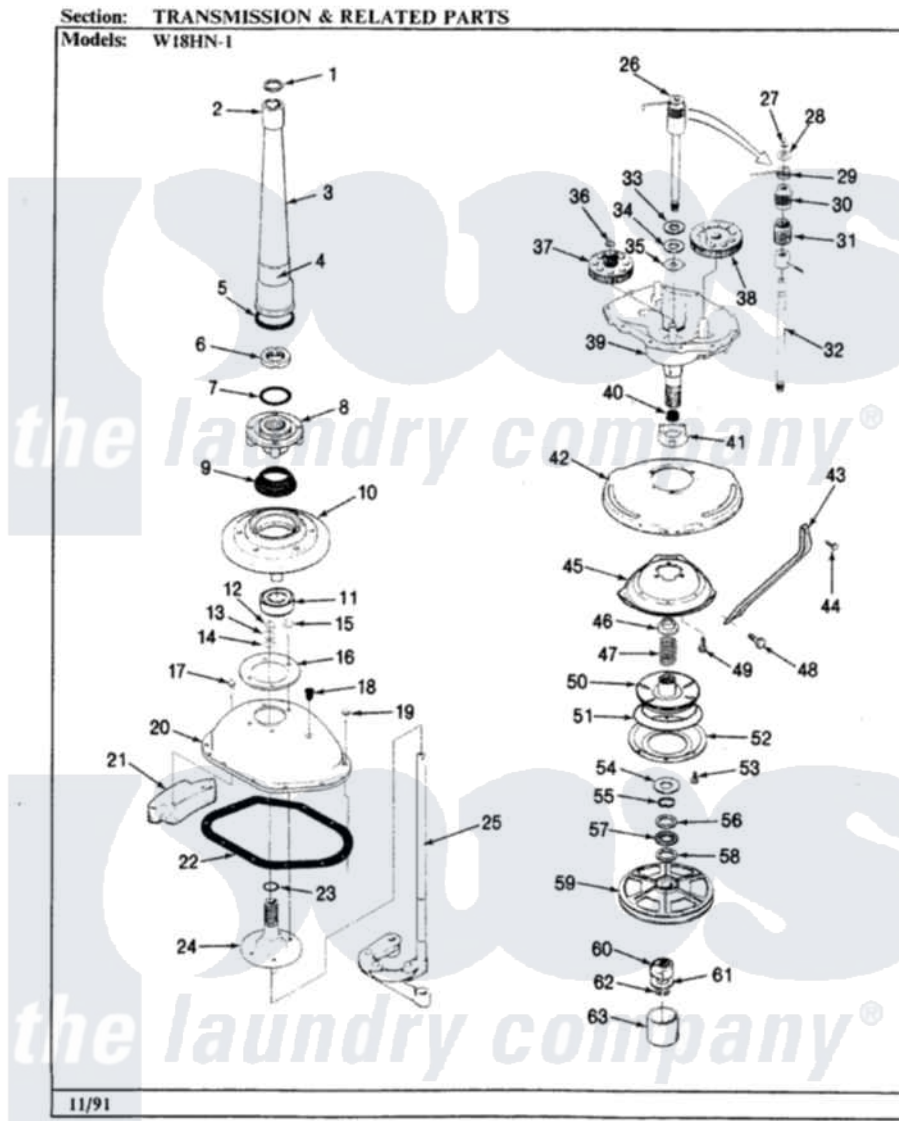

Magic Chef W18HA1 06 - TRANSMISSION & RELATED PARTS (REV. D)

Magic Chef [Residential Magic Chef W18HA1 Washer Parts](#) Parts Diagram 06 - TRANSMISSION & RELATED PARTS (REV. D)

[Click on the part number to view part](#)

Item	Original Part Number	Replaced By	Status	Part Description
1	LA-2175	35-6680		Transmission
"	25-7941			"O" Ring, Agr Drive Shaft
2	35-2835	21001066		Bearing, Centerpost
3	35-2792	21001401		Center Pos
4	33-6790			Bearing, Agitator
"	35-2983		Not Available	CENTERPOST ASSY.
5	35-2906			Seal, Centerpost Bottom
6	35-2791			Nut, Spin Tube
7	25-7938			"O" Ring, Basket Drive Hub
8	35-2715		Not Available	BASKET DRIVE HUB ASSY
9	35-2974			Tub Seal/Hub Assembly
10	35-2716	12001561		Bearing And Seal Housing Assembly
11	35-2972	12001561		Bearing And Seal Housing Assembly
"	35-2205			Bearing, Spin