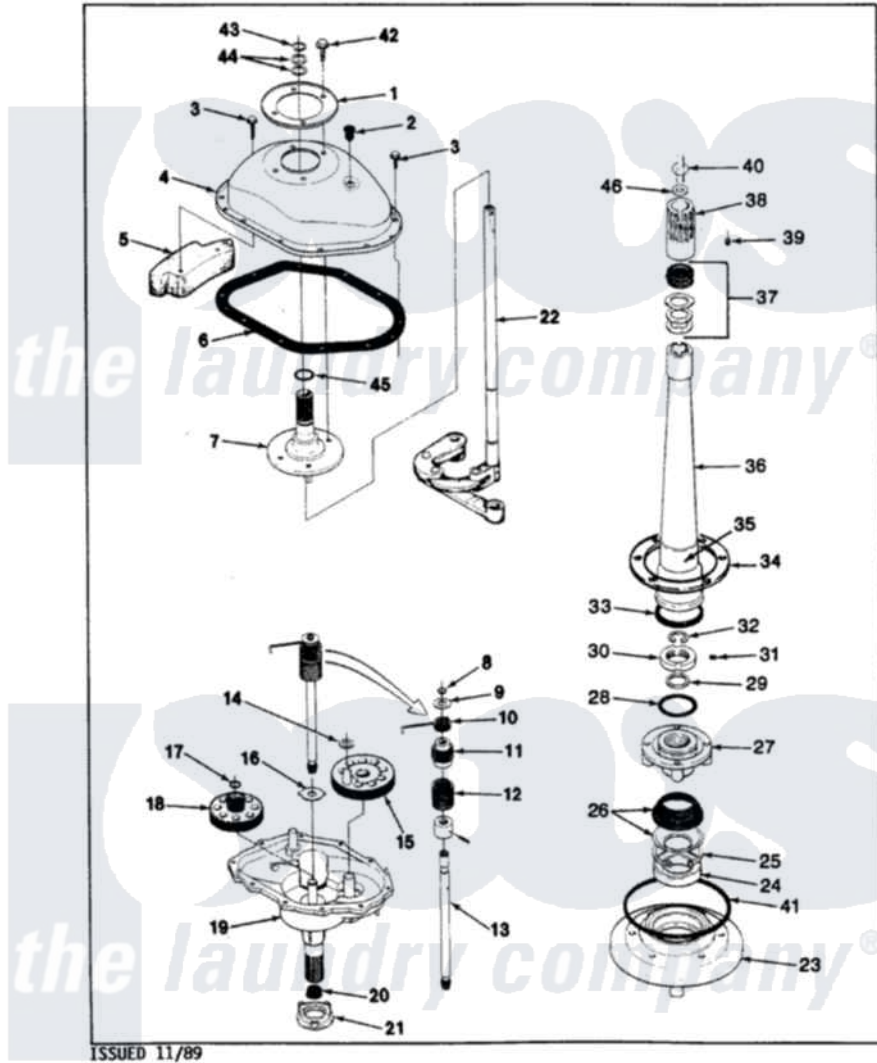

Magic Chef W18HA1 07 - TRANSMISSION (REV. A-C)

MAGIC CHEF W18HA-1 TRANSMISSION & RELATED PARTS

Magic Chef [Residential Magic Chef W18HA1 Washer Parts](#) Parts Diagram 07 - TRANSMISSION (REV. A-C)
 Click on the part number to view part

Item	Original Part Number	Replaced By	Status	Part Description
1	LA-2001		Not Available	TRANSMISSION REPLACEMENT KIT
"	33-9893	33-7187		Covr Reinforcmt
2	35-2621			Plug, Oil Fill
"	33-9373		Not Available	OIL FILL PLUG
3	25-7916			Bolt
4	33-4286N			Transmission Cover Kit
"	35-2620		Not Available	COVER, TRANSMISSION
5	35-2130		Not Available	COUNTER WEIGHT
"	35-2642			Counterweight
6	35-1030		Not Available	GASKET, TRANSMISSION HOUSING
7	35-2654			Drive Tube Assembly
"	33-8763	33-4286N		Transmission Cover Kit
8	25-7847			Ring, Retaining
9	25-7416		Not Available	WASHER, FLAT
10	33-6114	33-6463		Spring