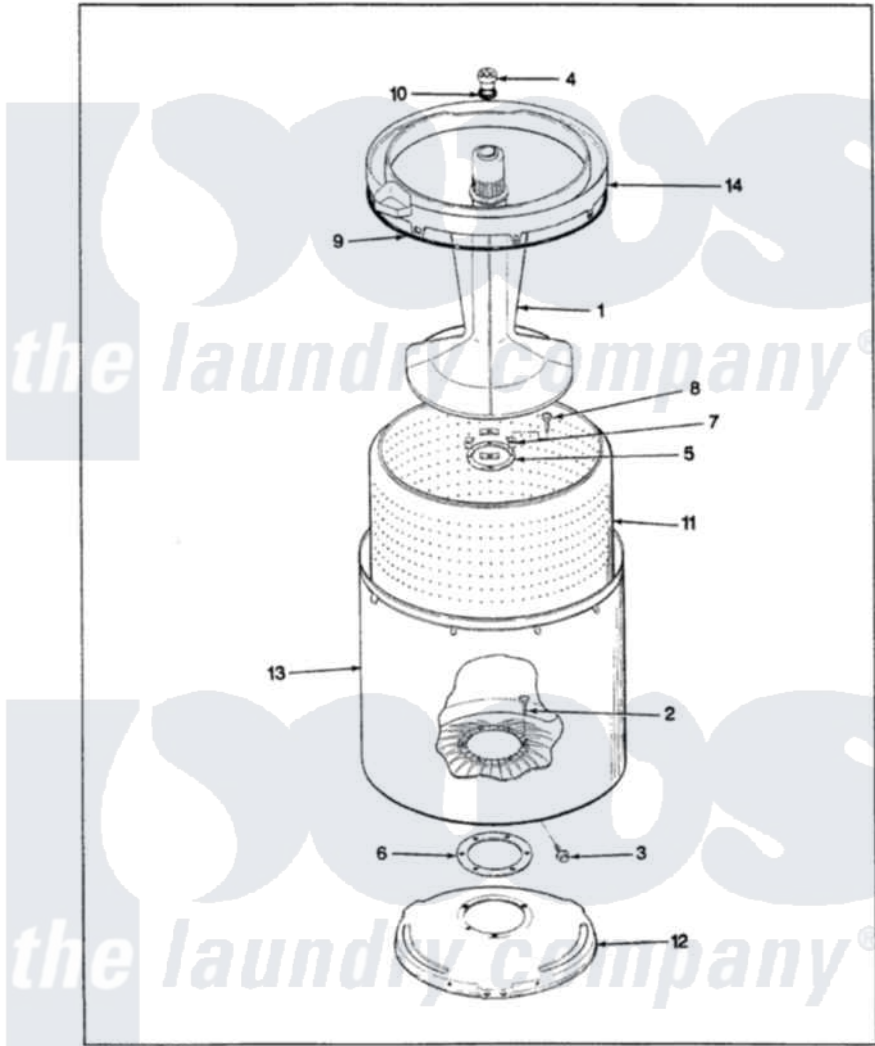

Magic Chef W18HA1 08 - TUB (REV. A-C)

MAGIC CHEF W18HA-1 TUB

ISSUED 9/89

Magic Chef [Residential Magic Chef W18HA1 Washer Parts](#) Parts Diagram 08 - TUB (REV. A-C)
 Click on the part number to view part

Item	Original Part Number	Replaced By	Status	Part Description
1	35-2371	33-4352		Agitator
2	35-2062	21001063		Screw, Shoulder
3	25-7914	22002933		Screw
4	33-6241			Cap
5	33-8959			Gasket
6	35-2061			Gasket, Tub To Housing
7	33-8799		Not Available	REINF PLATE
8	25-7783	4356852		Screw
9	35-2328			Seal, Tub Top
10	25-7330			Rubber Washer
11	35-2381		Not Available	BASKET ASSY-WHITE
12	35-2023			Tub Support
13	35-2262		Not Available	SHIELD, TUB TOP
"	35-2038			Tub
14	35-2034		Not Available	TOP, TUB