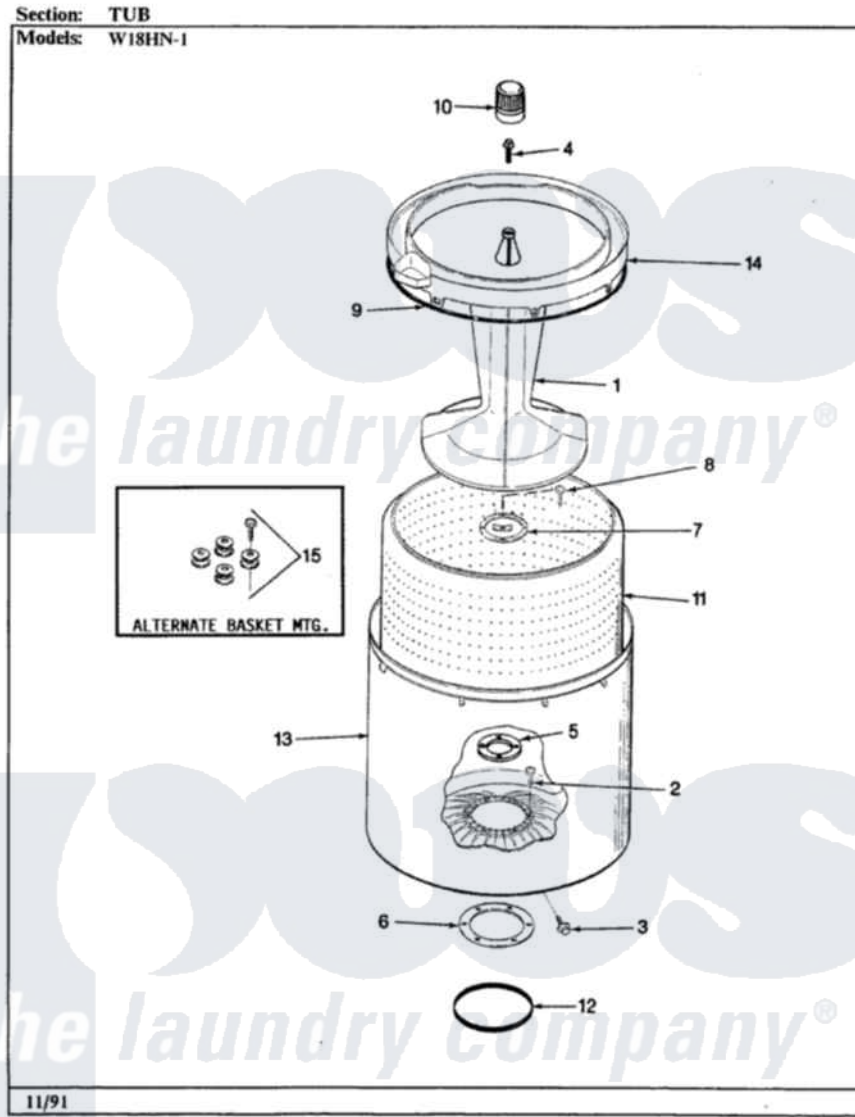

Magic Chef W18HA1 09 - TUB (REV. D)

Magic Chef [Residential Magic Chef W18HA1 Washer Parts](#) Parts Diagram 09 - TUB (REV. D)
Click on the part number to view part

Item	Original Part Number	Replaced By	Status	Part Description
1	35-2717	35-3580		Agitator
2	25-7949		Not Available	RING, RETAINING (AG. SHAFT)
3	25-7953	22002933		Screw
4	25-7948	W10309247		Screw
5	35-2980	35-3685		Gasket, Basket To Centerpost
6	35-2979			Gasket, Tub/Hsg
7	35-3014			Gasket And Reinf. Plate Assembly
8	25-7783	4356852		Screw
9	35-2328			Seal, Tub Top
10	35-2733			Cap, Agitator
11	35-3016		Not Available	BASKET ASSY
12	35-2978			Seal, Tub/Housing
13	35-2952	35-3700		Tub Assembly
14	35-2262		Not Available	SHIELD, TUB TOP
"	35-2034		Not Available	TOP, TUB