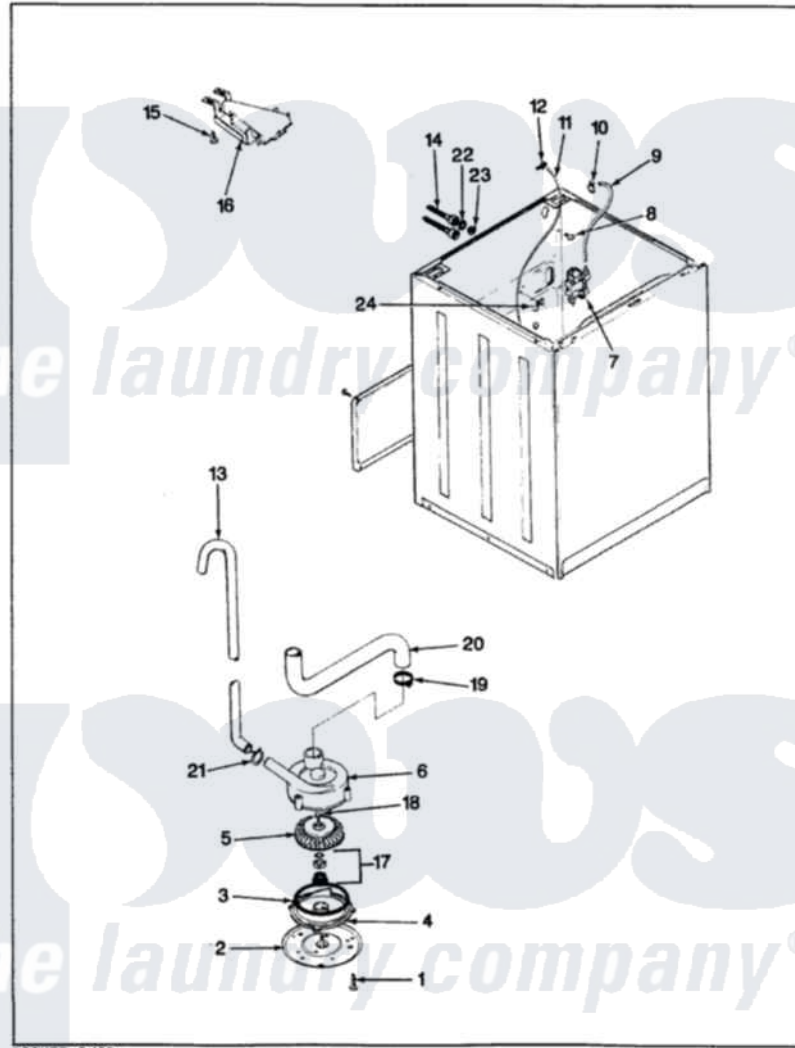

Magic Chef W18HA1 10 - WATER CARRYING & PUMP ASSY. (REV. A-C)

MAGIC CHEF W18HN-1 WATER CARRYING & PUMP ASSEMBLY

ISSUED 9/89

Magic Chef [Residential Magic Chef W18HA1 Washer Parts](#) Parts Diagram 10 - WATER CARRYING & PUMP ASSY. (REV. A-C)

[Click on the part number to view part](#)

Item	Original Part Number	Replaced By	Status	Part Description
1	25-7405	3196164		Screw
2	33-6035		Not Available	PLATE & PULLEY ASSY.
3	33-6032			Gasket
4	35-2058			Base, Pump
5	35-2057	35-6465		Pump Assem
6	35-2056		Not Available	HOUSING, PUMP
"	35-2099	35-6465		Pump Assem
7	25-7220			Clip, Cabinet Top
"	33-7044	35-2374N		Valve, Water
"	35-2374	35-2374N		Valve, Water
8	25-7867	596669		Clamp, Manifold
9	35-0541		Not Available	WATR INLET HOSE
"	35-2378	12002749		Hose, Flume Kit
10	25-7867	596669		Clamp, Manifold
"	25-7866	489503		Clamp
				BAR PRESSURE SWITCH

11	35-2261		Not Available	FAD, PRESSURE SWITCH HOSE
"	35-2321	21001748		Hose, Pressure Switch
12	33-6099			Clamp
13	33-9436	211704		Hose, Drain
14	33-7046	89503		Hose-Inlet
"	35-0873	76313		Hosefill
15	25-3092	90767		Screw, 8A X 3/8 HeX Washer Head Tapping
16	35-2051	21001760		Flume Assembly / Water Diverter
17	35-0707			Seal, Seat And "O" Ring
18	25-7894	W10001180		Screw
19	25-6069		Not Available	CORBIN CLAMP
20	35-2131		Not Available	HOSE, SUMP TO PUMP
21	25-7080	285655		Clamp, Hose
22	25-7048			Washer
23	33-7313	33-4264N		Strainer And Washer Kit
24	25-7796	596669		Clamp, Manifold