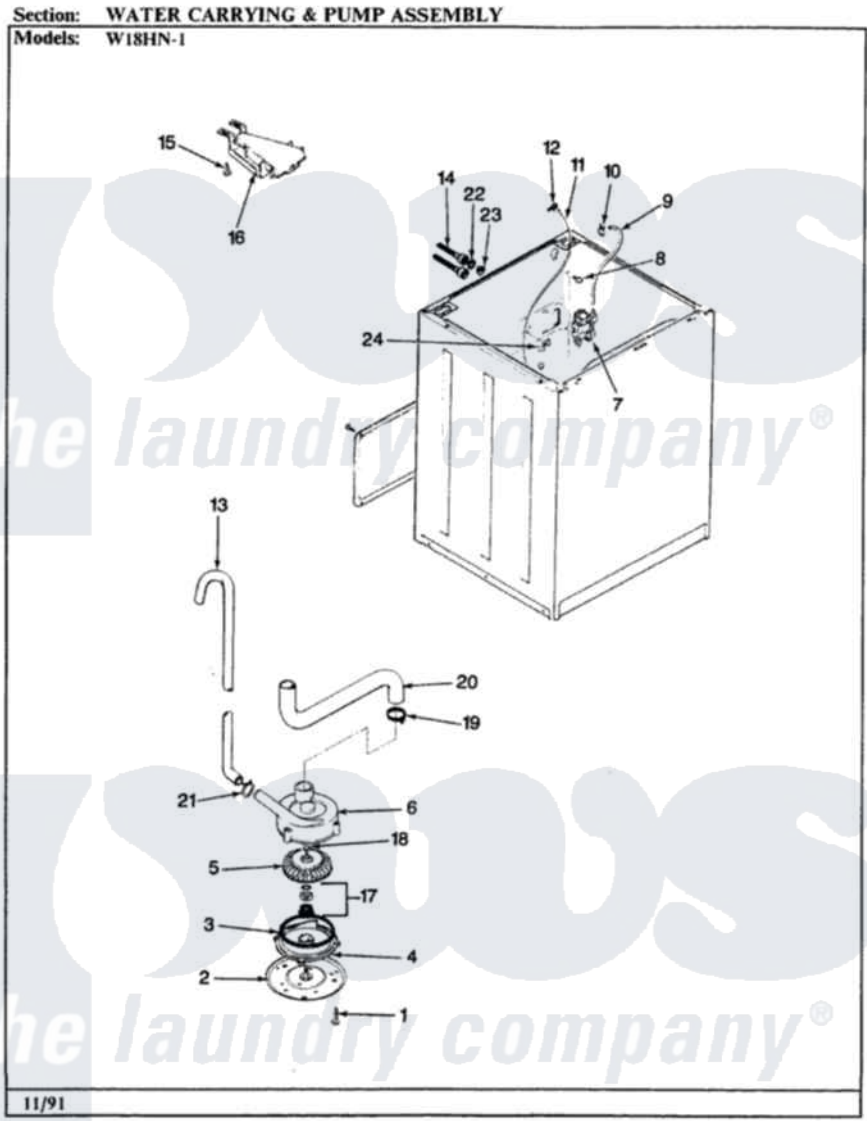

Magic Chef W18HA1 11 - WATER CARRYING & PUMP ASSY. (REV. D)

Magic Chef [Residential Magic Chef W18HA1 Washer Parts](#) Parts Diagram 11 - WATER CARRYING & PUMP ASSY. (REV. D)

[Click on the part number to view part](#)

Item	Original Part Number	Replaced By	Status	Part Description
1	25-7405	3196164		Screw
2	33-6035		Not Available	PLATE & PULLEY ASSY.
3	33-6032			Gasket
4	35-2058			Base, Pump
5	35-2057	35-6465		Pump Assem
6	35-2056		Not Available	HOUSING, PUMP
"	35-2099	35-6465		Pump Assem
7	35-2374	35-2374N		Valve, Water
"	25-7220			Clip, Cabinet Top
8	25-7867	596669		Clamp, Manifold
9	35-2378	12002749		Hose, Flume Kit
10	25-7867	596669		Clamp, Manifold
11	35-2261		Not Available	PAD, PRESSURE SWITCH HOSE
"	35-2322	21001748		Hose, Pressure Switch
12	33-6099			Clamp

13	35-2896	211704		Hose, Drain
14	35-0873	76313		Hosefill
"	35-2378	12002749		Hose, Flume Kit
15	25-3092	90767		Screw, 8A X 3/8 HeX Washer Head Tapping
16	35-2051	21001760		Flume Assembly / Water Diverter
17	35-0707			Seal, Seat And "O" Ring
18	25-7894	W10001180		Screw
19	33-6069		Not Available	BODY ASSY
20	35-2982			Hose Tub To Pump
21	25-7080	285655		Clamp, Hose
22	25-7048			Washer
23	33-7313	33-4264N		Strainer And Washer Kit
24	25-7796	596669		Clamp, Manifold