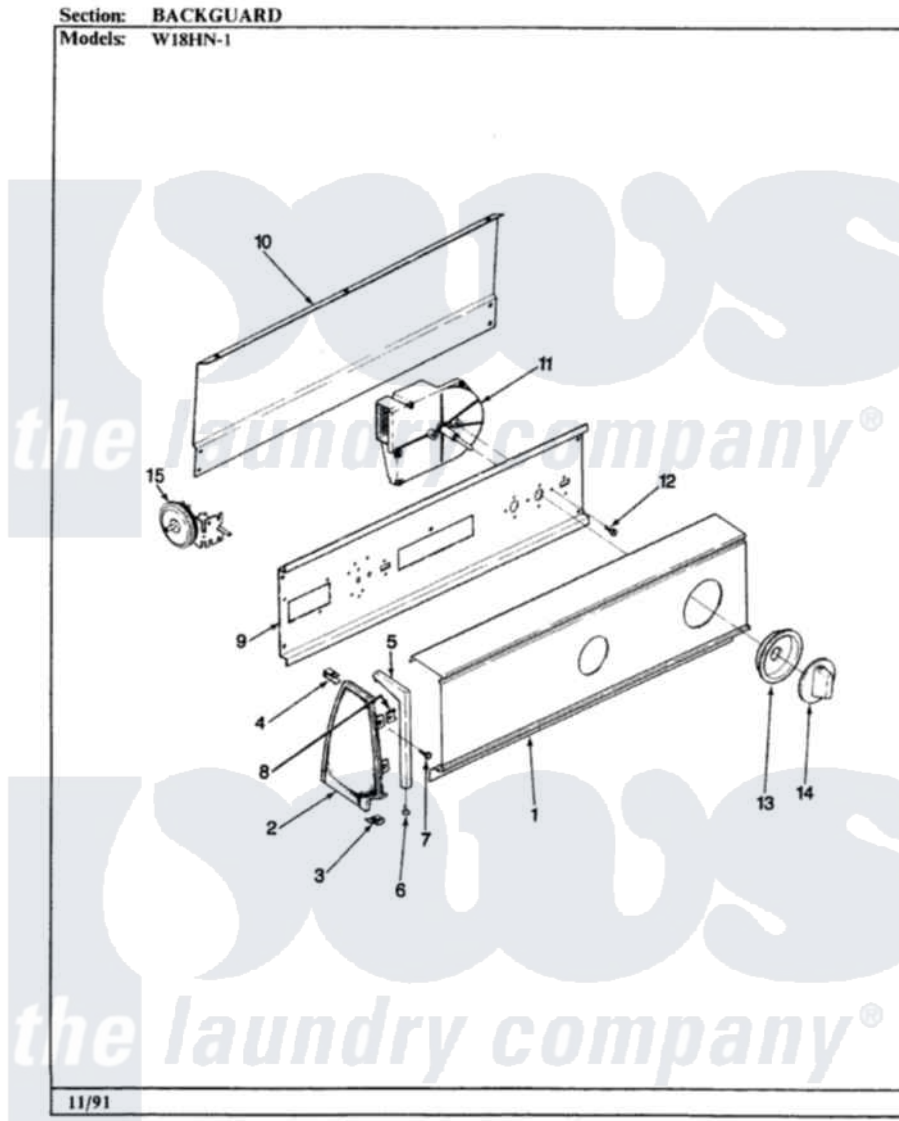

# Magic Chef W18HN1 01 - BACKGUARD (REV. D)

Magic Chef [Residential Magic Chef W18HN1 Washer Parts](#) Parts Diagram 01 - BACKGUARD (REV. D)  
Click on the part number to view part

Item	Original Part Number	Replaced By	Status	Part Description
1	<a href="#">25-7702</a>			Speedclip, End Cap To Control Panel
"	<a href="#">25-7793</a>			Screw
"	35-2170		Not Available	CONTROL PANEL
2	35-2488	<a href="#">21001452</a>		Cap- End
"	35-2487	<a href="#">21001451</a>		Cap- End
3	34-9487		Not Available	PLATE, REINFORCEMENT
"	25-7697	<a href="#">25-2219</a>		Screw
"	<a href="#">25-7851</a>			Speedclip, End Cap To Top
4	25-7435	<a href="#">33002917</a>		Screw, No.10-16
"	<a href="#">25-7852</a>			Speedclip, Rr Shld To End Cap
5	53-0278		Not Available	TRIM, END CAP (LT)
"	53-0277		Not Available	TRIM, END CAP (RT)
6	<a href="#">25-7760</a>			Screw
7	25-3092	<a href="#">90767</a>		Screw, 8A X 3/8 HeX Washer Head Tapping

8	<a href="#">25-7702</a>		Speedclip, End Cap To Control Panel
9	<a href="#">53-1676</a>		Shield, Control
10	25-7853	<a href="#">25-7933</a>	Ring, Retaining
"	<a href="#">25-3457</a>		Screw, Sems
"	25-3092	<a href="#">90767</a>	Screw, 8A X 3/8 HeX Washer Head Tapping
"	35-2688	<a href="#">21001460</a>	Shield, Rear
11	35-2208	Not Available	TIMER
12	25-0205	<a href="#">216412</a>	Screw, Bracket To Timer
13	35-2254	<a href="#">12500058</a>	Knob Ski
14	35-2187	<a href="#">12500058</a>	Knob Ski
15	35-2185	<a href="#">21001283</a>	Knob, Selector---Piq
"	25-3092	<a href="#">90767</a>	Screw, 8A X 3/8 HeX Washer Head Tapping
"	35-2145	<a href="#">21001554</a>	Switch, Water Level
16	35-0872	Not Available	MANUAL, USE & CARE