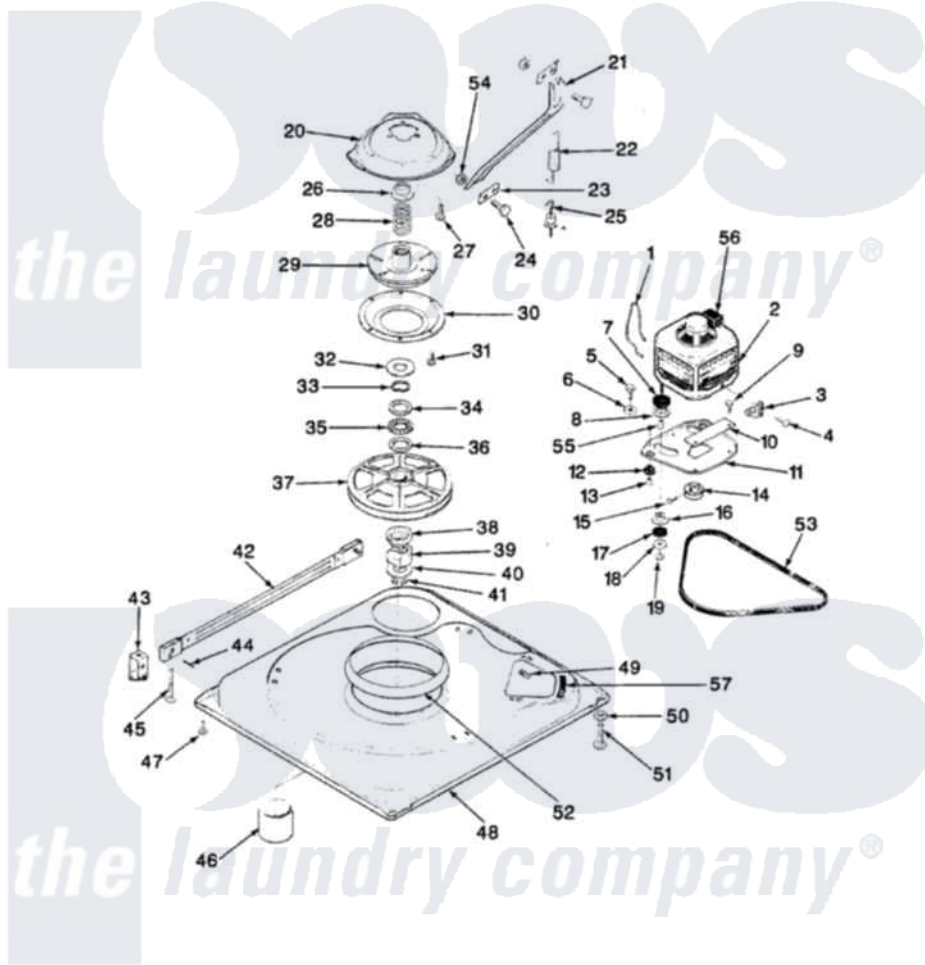

Magic Chef W18HN1 02 - BASE & DRIVE (REV. A-C)

SECTION: BASE & DRIVE
MODEL: W18HN-1

Issue Date: 5/90

Magic Chef [Residential Magic Chef W18HN1 Washer Parts](#) Parts Diagram 02 - BASE & DRIVE (REV. A-C)
Click on the part number to view part

Item	Original Part Number	Replaced By	Status	Part Description
1	35-0235			Spring, Motor Pivot
2	LA-2002		Not Available	MOTOR KIT
"	35-2030		Not Available	MOTOR
3	33-9945			Slide, Foot
4	25-7418	33001178		Back, Tumbler
5	25-7833	21001977		Screw
6	25-7834			Washer, Motor/Base Screw
7	33-9946			Isolator, Motor
8	33-9944	35-3570		Washer, Motor Pivot
9	25-3083	212951		Screw, No.6-32 X 1/4 Inch
10	33-9947		Not Available	DBL.PIVOT SLIDE
11	35-2021	21001783		Plate And Screw Assembly
12	33-9941	35-3646		Isolator, Motor Plate
13	25-7831			Spacer, Mounting
14	35-2124	W10143344		Pulley
15	25-7117			Set Screw