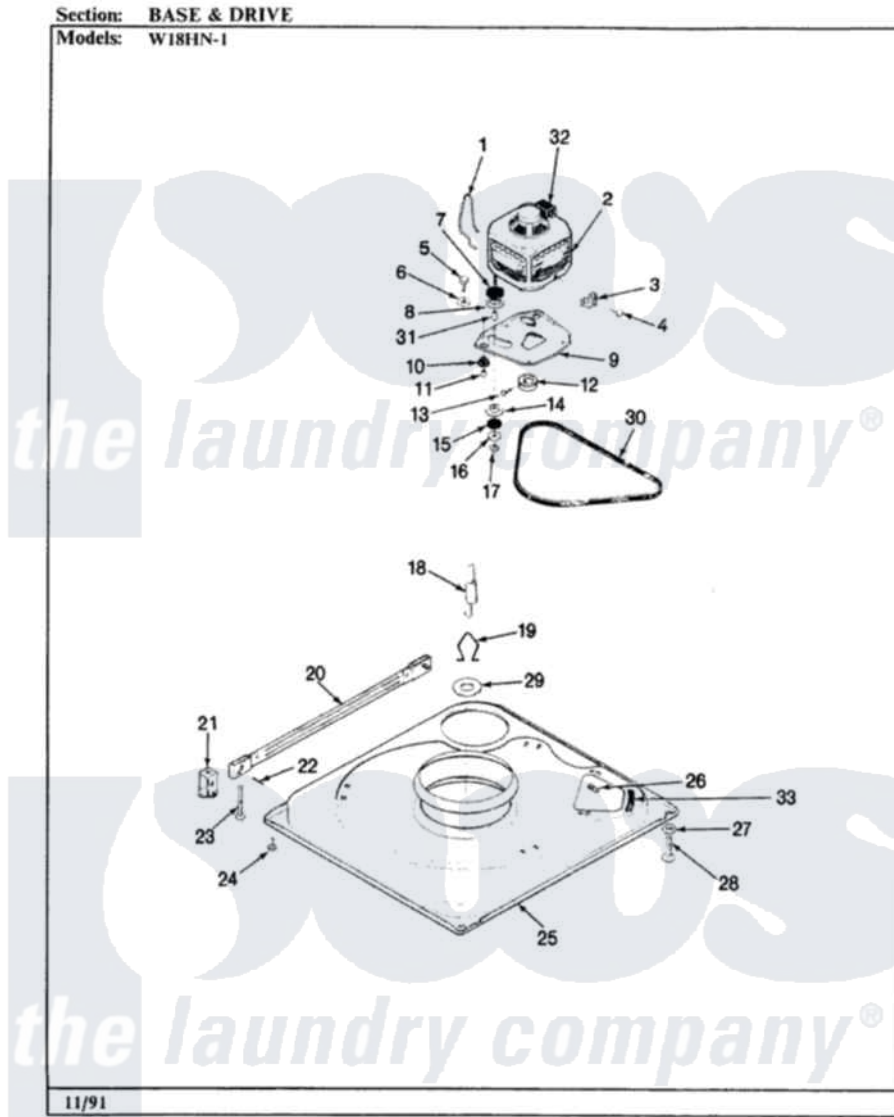

# Magic Chef W18HN1 03 - BASE & DRIVE (REV. D)

Magic Chef [Residential Magic Chef W18HN1 Washer Parts](#) Parts Diagram 03 - BASE & DRIVE (REV. D)  
Click on the part number to view part

Item	Original Part Number	Replaced By	Status	Part Description
1	<a href="#">35-0235</a>			Spring, Motor Pivot
2	LA-2002		Not Available	MOTOR KIT
"	35-2214		Not Available	MOTOR
3	<a href="#">33-9945</a>			Slide, Foot
4	25-7418	<a href="#">33001178</a>		Back, Tumbler
5	25-7833	<a href="#">21001977</a>		Screw
6	<a href="#">25-7834</a>			Washer, Motor/Base Screw
7	<a href="#">33-9946</a>			Isolator, Motor
8	33-9944	<a href="#">35-3570</a>		Washer, Motor Pivot
9	35-2810	<a href="#">21001783</a>		Plate And Screw Assembly
10	33-9941	<a href="#">35-3646</a>		Isolator, Motor Plate
11	<a href="#">25-7831</a>			Spacer, Mounting
12	35-2124	<a href="#">W10143344</a>		Pulley
13	<a href="#">25-7117</a>			Set Screw
14	33-9943	<a href="#">35-3571</a>		Slide, Motor Pivot
15	<a href="#">33-9967</a>			Washer, Motor Isolator

16	<a href="#">25-7047</a>		Washer, Flat
17	25-7325	<a href="#">Y707702</a>	Locknut
18	35-2681		Not Available SPRING, SUSPENSION
19	35-2976		Not Available HOOK, SUSPENSION SPRING
20	35-2049	<a href="#">21001881</a>	Bar, Stabilizer
21	<a href="#">35-2046</a>		Bracket, Stabilizer
22	<a href="#">35-2052</a>		Pin, Stabilizer
23	35-2050	<a href="#">22004469</a>	Leg And Foot Self Stabalizing
24	35-2039		Not Available PAD, FOOT
"	25-7828	<a href="#">489483</a>	Screw 10-32 X 1/2
25	35-2984		Not Available BASE
26	25-7838	<a href="#">25-7845</a>	Speednut, Motor
27	<a href="#">25-7915</a>		Hex Nut
28	35-0772	<a href="#">25001119</a>	Foot And Pad Assembly
"	35-0837	<a href="#">25001119</a>	Foot And Pad Assembly
29	<a href="#">Y25-7951</a>		Washer, Suspension Hook
30	35-2320	<a href="#">21352320</a>	Belt, Drive
31	<a href="#">25-7830</a>		Spacer
32	<a href="#">33-9765</a>		Switch, Motor
33	<a href="#">35-2065</a>		Pad, Motor Plate