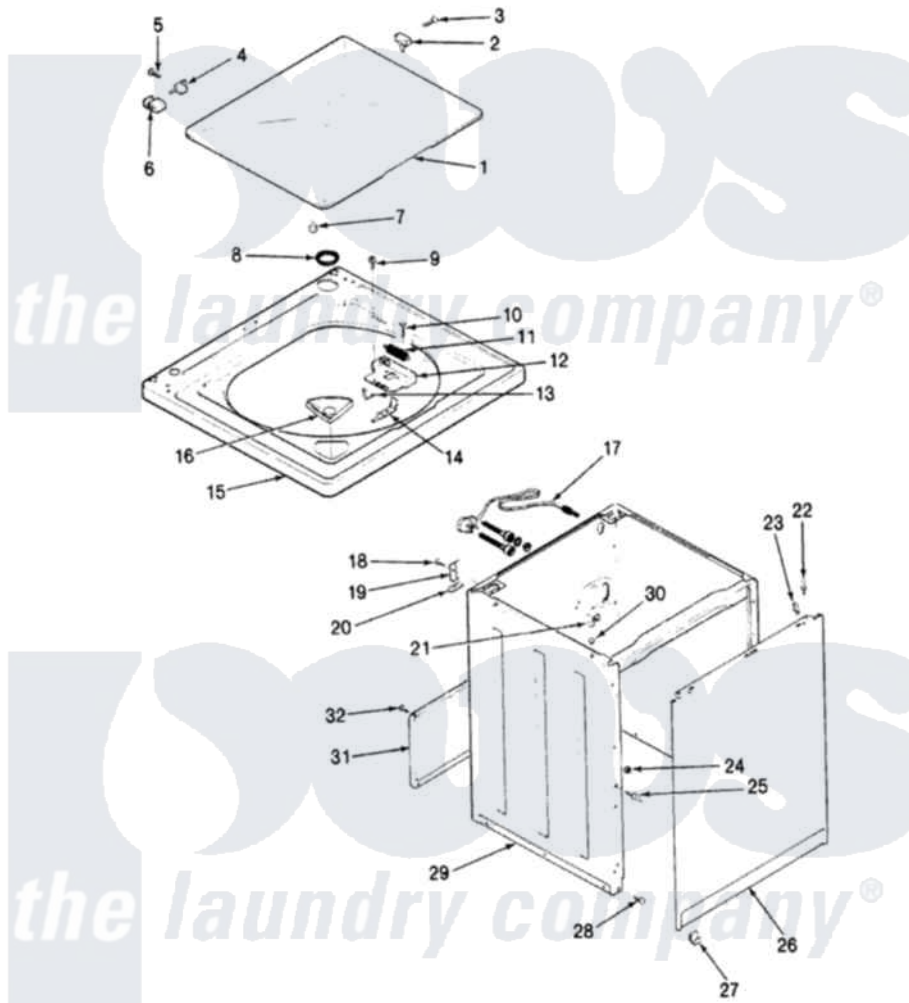

Magic Chef W18HN1 05 - EXTERIOR (REV. A-C)

SECTION: EXTERIOR
MODEL: W18HN-1

Issue Date: 4/98

Magic Chef [Residential Magic Chef W18HN1 Washer Parts](#) Parts Diagram 05 - EXTERIOR (REV. A-C)
Click on the part number to view part

Item	Original Part Number	Replaced By	Status	Part Description
1	35-2341	35-2026		Lid
"	35-2103			Clother Door
2	25-7436			Nylite Washer
"	43-0057			Actuator, Door Switch
3	25-7438			Screw
4	33-6957			Hinge Pad
"	25-7086	Y0308025		Washer, Stainless Steel
5	25-7455	99002757		Screw
6	33-6956			Hinge
7	25-7455	99002757		Screw
8	35-2064			Bushing, Insulating
"	35-2063			Bushing, Insulator
9	25-7463	7101P012-60		Screw
10	25-7437	40040701		Screw, Tapping No.6b-20
11	33-9064	12001187		Kit, Lid Switch Assembly
"	33-8911	12001187		Kit, Lid Switch Assembly