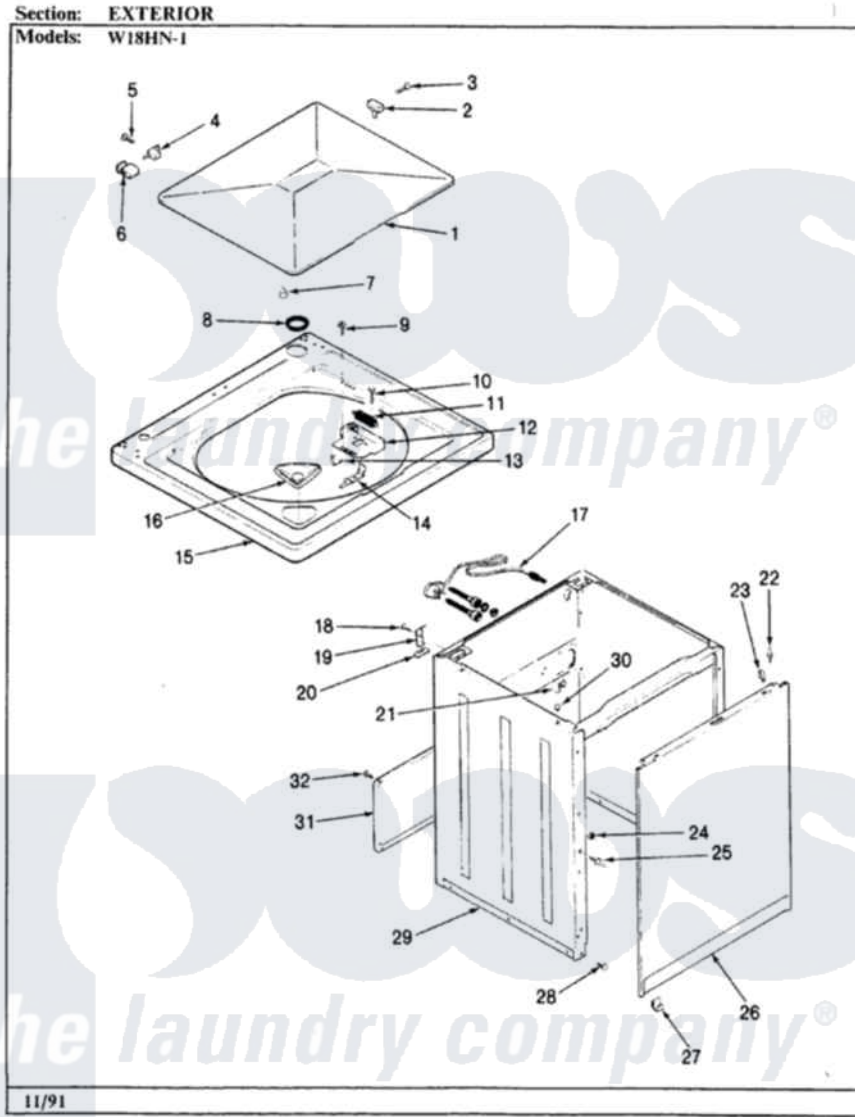

Magic Chef W18HN1 06 - EXTERIOR (REV. D)

Magic Chef [Residential Magic Chef W18HN1 Washer Parts](#) Parts Diagram 06 - EXTERIOR (REV. D)
Click on the part number to view part

Item	Original Part Number	Replaced By	Status	Part Description
1	35-2103			Clother Door
2	25-7436			Nylite Washer
"	43-0057			Actuator, Door Switch
3	25-7438			Screw
4	25-7086	Y0308025		Washer, Stainless Steel
"	35-2045			Pin, Hinge
5	25-7893			Screw
6	35-2044			Hinge, Lid
7	35-0581			Bumper, Door
8	35-2064			Bushing, Insulating
"	35-2063			Bushing, Insulator
9	25-7463	7101P012-60		Screw
10	25-7437	40040701		Screw, Tapping No.6b-20
11	35-2814	12001187		Kit, Lid Switch Assembly
12	35-2795	12001187		Kit, Lid Switch Assembly
13	25-7878			Clip

14	35-2805	12001187		Kit, Lid Switch Assembly
15	35-2080		Not Available	CABINET TOP
16	33-9906	21001167		Dispenser, Bleach
17	35-0680		Not Available	CORD, POWER
18	25-7893			Screw
19	33-7450	35-2846		Hinge, Cabinet Top
20	33-0930			Pad, Top Hinge
21	33-6099			Clamp
22	53-0643			Pin, Locator
23	34-9701			Guide, Cabinet
24	25-0224	3400029		Nut, Adapter Plate
25	53-0643			Pin, Locator
26	35-2084			Panel, Front
27	53-0120			Clip, Front Panel
28	33-2653			Bumper, Cabinet
29	35-2106	21001871		Cabinet
30	33-2653			Bumper, Cabinet
31	35-2108	21001871		Cabinet
32	25-7733	681414		Screw, 10AB X 1/2