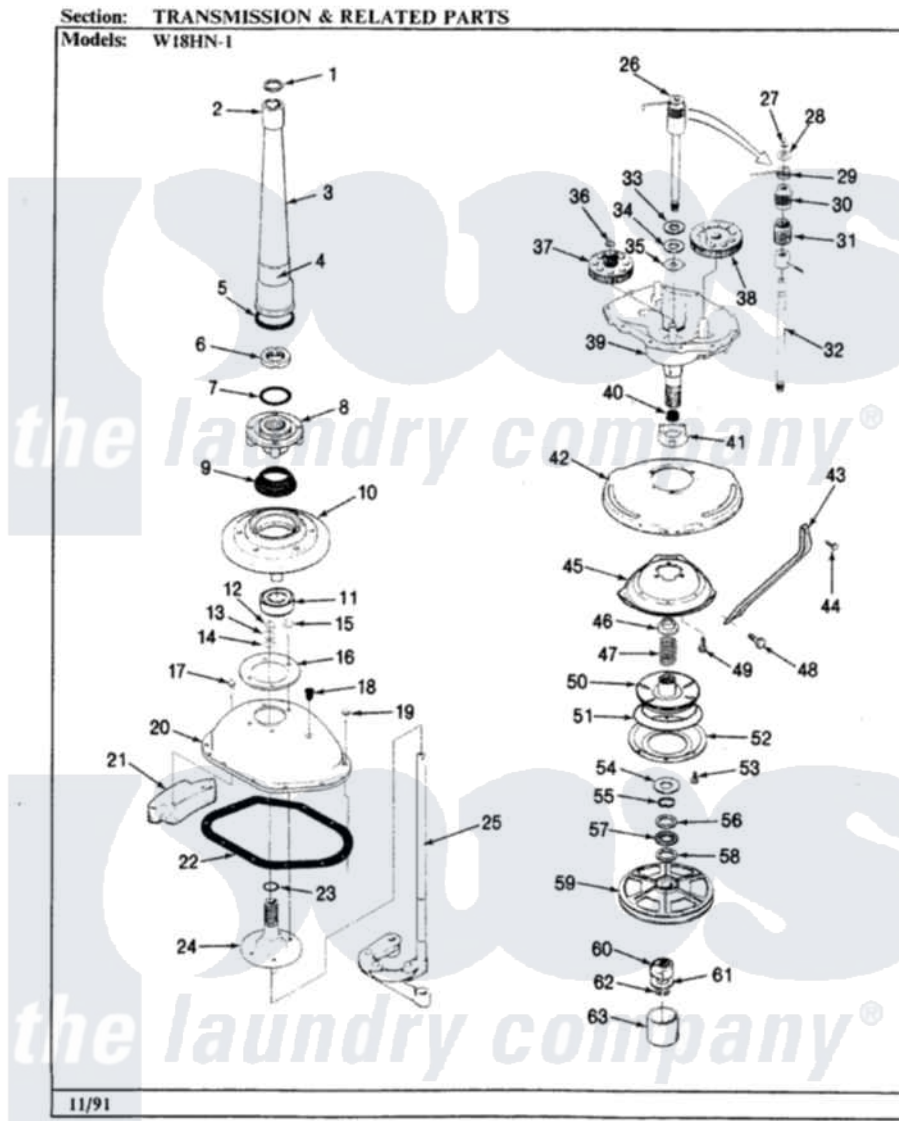

Magic Chef W18HN1 07 - TRANSMISSION & RELATED PARTS (REV. D)

Magic Chef [Residential Magic Chef W18HN1 Washer Parts](#) Parts Diagram 07 - TRANSMISSION & RELATED PARTS (REV. D)

[Click on the part number to view part](#)

Item	Original Part Number	Replaced By	Status	Part Description
1	LA-2175	35-6680		Transmission
"	25-7941			"O" Ring, Agr Drive Shaft
2	35-2835	21001066		Bearing, Centerpost
3	35-2792	21001401		Center Pos
4	33-6790			Bearing, Agitator
"	35-2983		Not Available	CENTERPOST ASSY.
5	35-2906			Seal, Centerpost Bottom
6	35-2791			Nut, Spin Tube
7	25-7938			"O" Ring, Basket Drive Hub
8	35-2715		Not Available	BASKET DRIVE HUB ASSY
9	35-2974			Tub Seal/Hub Assembly
10	35-2716	12001561		Bearing And Seal Housing Assembly
11	35-2972	12001561		Bearing And Seal Housing Assembly
"	35-2205			Bearing, Spin