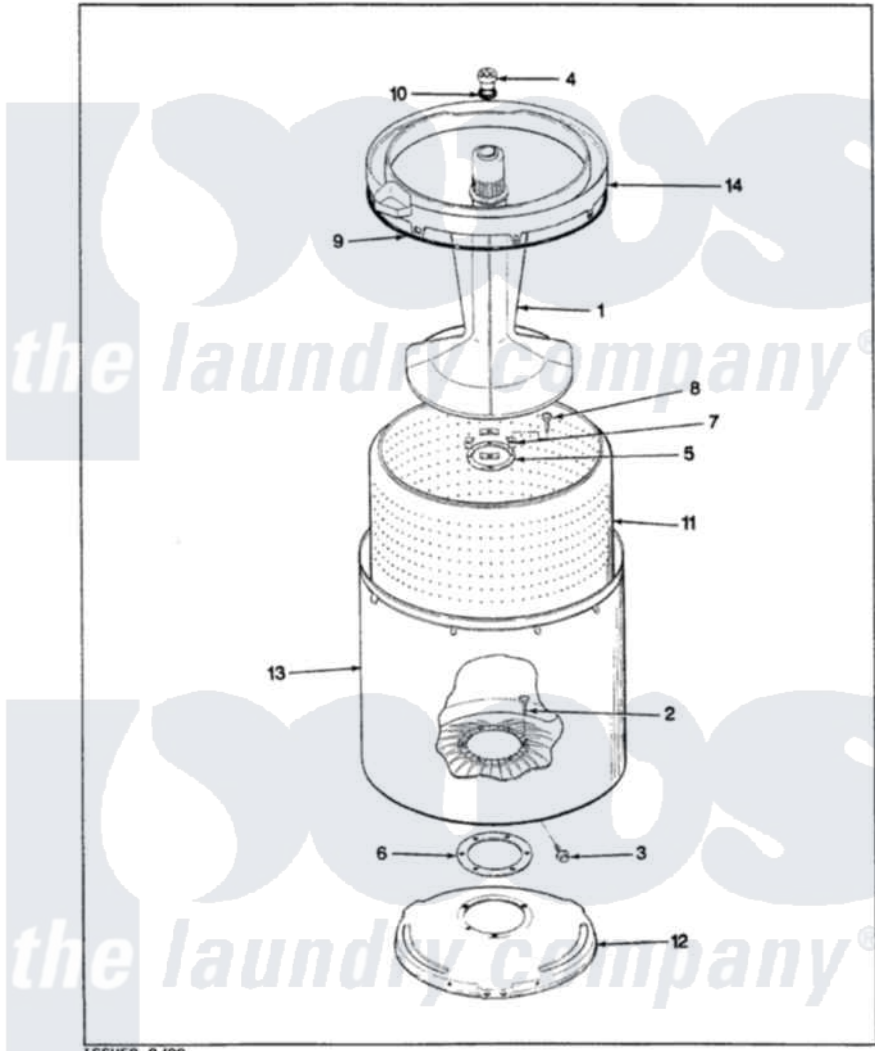

Magic Chef W18HN1 09 - TUB (REV. A-C)

MAGIC CHEF W18HN-1 TUB

ISSUED 9/89

Magic Chef [Residential Magic Chef W18HN1 Washer Parts](#) Parts Diagram 09 - TUB (REV. A-C)
 Click on the part number to view part

Item	Original Part Number	Replaced By	Status	Part Description
1	35-2371	33-4352		Agitator
2	35-2062	21001063		Screw, Shoulder
3	25-7914	22002933		Screw
4	33-6241			Cap
5	33-8959			Gasket
6	35-2061			Gasket, Tub To Housing
7	33-8799		Not Available	REINF PLATE
8	25-7783	4356852		Screw
9	35-2328			Seal, Tub Top
10	25-7330			Rubber Washer
11	35-2381		Not Available	BASKET ASSY-WHITE
12	35-2023			Tub Support
13	35-2262		Not Available	SHIELD, TUB TOP
"	35-2038			Tub
14	35-2034		Not Available	TOP, TUB