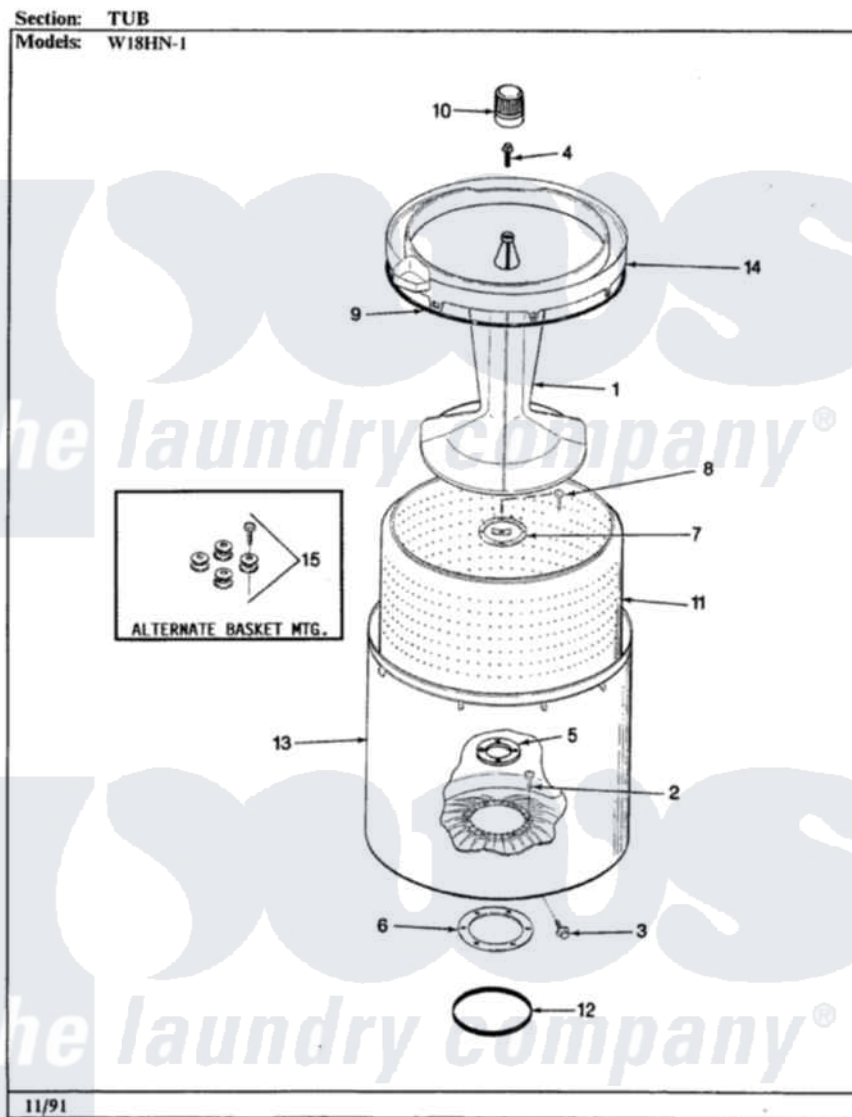

Magic Chef W18HN1 10 - TUB (REV. D)

Magic Chef [Residential Magic Chef W18HN1 Washer Parts](#) Parts Diagram 10 - TUB (REV. D)
Click on the part number to view part

Item	Original Part Number	Replaced By	Status	Part Description
1	35-2717	35-3580		Agitator
2	25-7949		Not Available	RING, RETAINING (AG. SHAFT)
3	25-7953	22002933		Screw
4	25-7948	W10309247		Screw
5	35-2980	35-3685		Gasket, Basket To Centerpost
6	35-2979			Gasket, Tub/Hsg
7	35-3014			Gasket And Reinf. Plate Assembly
8	25-7783	4356852		Screw
9	35-2328			Seal, Tub Top
10	35-2733			Cap, Agitator
11	35-3016		Not Available	BASKET ASSY
12	35-2978			Seal, Tub/Housing
13	35-2952	35-3700		Tub Assembly
14	35-2262		Not Available	SHIELD, TUB TOP
"	35-2034		Not Available	TOP, TUB