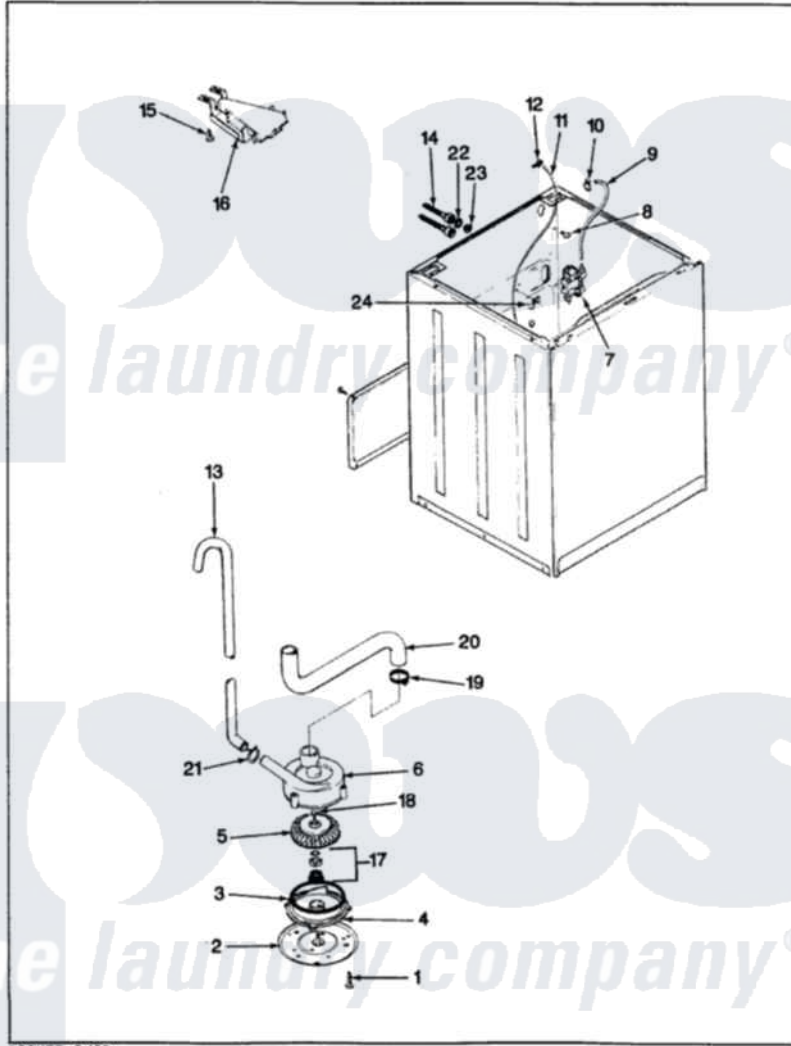

Magic Chef W18HN1 11 - WATER CARRYING & PUMP ASSY. (REV. A-C)

MAGIC CHEF W18HN-1 WATER CARRYING & PUMP ASSEMBLY

ISSUED 9/89

Magic Chef [Residential Magic Chef W18HN1 Washer Parts](#) Parts Diagram 11 - WATER CARRYING & PUMP ASSY. (REV. A-C)

[Click on the part number to view part](#)

Item	Original Part Number	Replaced By	Status	Part Description
1	25-7405	3196164		Screw
2	33-6035		Not Available	PLATE & PULLEY ASSY.
3	33-6032			Gasket
4	35-2058			Base, Pump
5	35-2057	35-6465		Pump Assem
6	35-2056		Not Available	HOUSING, PUMP
"	35-2099	35-6465		Pump Assem
7	25-7220			Clip, Cabinet Top
"	33-7044	35-2374N		Valve, Water
"	35-2374	35-2374N		Valve, Water
8	25-7867	596669		Clamp, Manifold
9	35-0541		Not Available	WATR INLET HOSE
"	35-2378	12002749		Hose, Flume Kit
10	25-7867	596669		Clamp, Manifold
"	25-7866	489503		Clamp
				BAR PRESSURE SWITCH

11	35-2261		Not Available	FAD, PRESSURE SWITCH HOSE
"	35-2321	21001748		Hose, Pressure Switch
12	33-6099			Clamp
13	33-9436	211704		Hose, Drain
14	33-7046	89503		Hose-Inlet
"	35-0873	76313		Hosefill
15	25-3092	90767		Screw, 8A X 3/8 HeX Washer Head Tapping
16	35-2051	21001760		Flume Assembly / Water Diverter
17	35-0707			Seal, Seat And "O" Ring
18	25-7894	W10001180		Screw
19	25-6069		Not Available	CORBIN CLAMP
20	35-2131		Not Available	HOSE, SUMP TO PUMP
21	25-7080	285655		Clamp, Hose
22	25-7048			Washer
23	33-7313	33-4264N		Strainer And Washer Kit
24	25-7796	596669		Clamp, Manifold