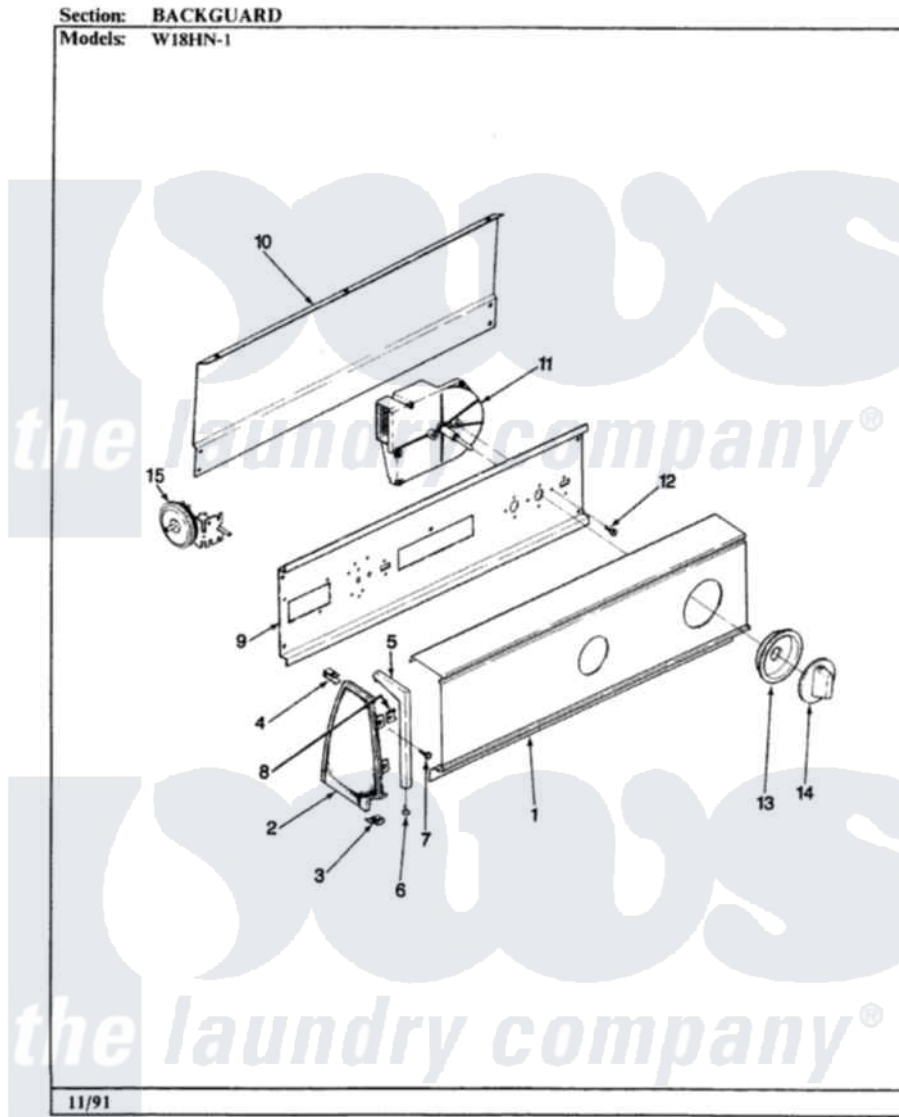

Magic Chef W18HY1 01 - BACKGUARD (REV. D)

Magic Chef [Residential Magic Chef W18HY1 Washer Parts](#) Parts Diagram 01 - BACKGUARD (REV. D)
Click on the part number to view part

Item	Original Part Number	Replaced By	Status	Part Description
1	25-7702			Speedclip, End Cap To Control Panel
"	25-7793			Screw
"	35-2170		Not Available	CONTROL PANEL
2	35-2488	21001452		Cap- End
"	35-2487	21001451		Cap- End
3	34-9487		Not Available	PLATE, REINFORCEMENT
"	25-7697	25-2219		Screw
"	25-7851			Speedclip, End Cap To Top
4	25-7435	33002917		Screw, No.10-16
"	25-7852			Speedclip, Rr Shld To End Cap
5	53-0278		Not Available	TRIM, END CAP (LT)
"	53-0277		Not Available	TRIM, END CAP (RT)
6	25-7760			Screw
7	25-3092	90767		Screw, 8A X 3/8 HeX Washer Head Tapping

8	25-7702		Speedclip, End Cap To Control Panel
9	53-1676		Shield, Control
10	25-7853	25-7933	Ring, Retaining
"	25-3457		Screw, Sems
"	25-3092	90767	Screw, 8A X 3/8 HeX Washer Head Tapping
"	35-2688	21001460	Shield, Rear
11	35-2208	Not Available	TIMER
12	25-0205	216412	Screw, Bracket To Timer
13	35-2254	12500058	Knob Ski
14	35-2187	12500058	Knob Ski
15	35-2185	21001283	Knob, Selector---Piq
"	25-3092	90767	Screw, 8A X 3/8 HeX Washer Head Tapping
"	35-2145	21001554	Switch, Water Level
16	35-0872	Not Available	MANUAL, USE & CARE