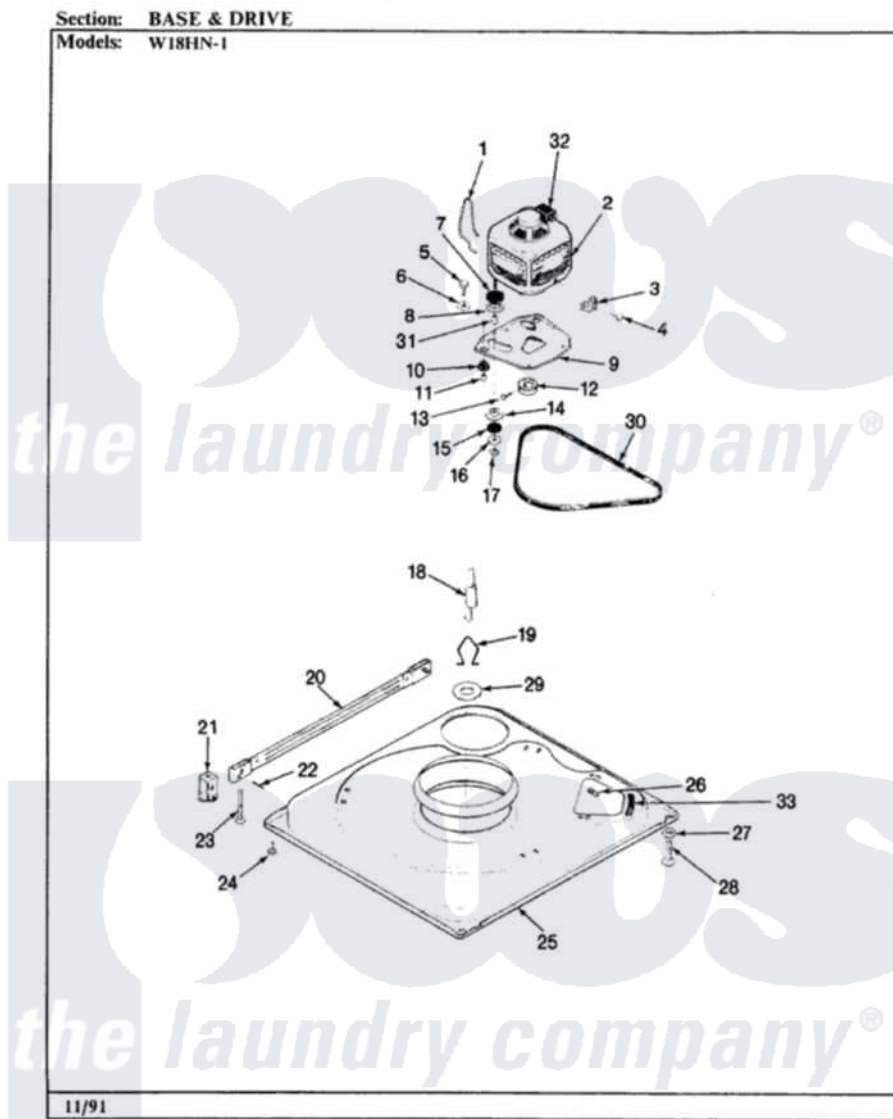

Magic Chef W18HY1 03 - BASE & DRIVE (REV. D)

Magic Chef [Residential Magic Chef W18HY1 Washer Parts](#) Parts Diagram 03 - BASE & DRIVE (REV. D)

[Click on the part number to view part](#)

Item	Original Part Number	Replaced By	Status	Part Description
1	35-0235			Spring, Motor Pivot
2	LA-2002		Not Available	MOTOR KIT
"	35-2214		Not Available	MOTOR
3	33-9945			Slide, Foot
4	25-7418	33001178		Back, Tumbler
5	25-7833	21001977		Screw
6	25-7834			Washer, Motor/Base Screw
7	33-9946			Isolator, Motor
8	33-9944	35-3570		Washer, Motor Pivot
9	35-2810	21001783		Plate And Screw Assembly
10	33-9941	35-3646		Isolator, Motor Plate
11	25-7831			Spacer, Mounting
12	35-2124	W10143344		Pulley
13	25-7117			Set Screw
14	33-9943	35-3571		Slide, Motor Pivot
15	33-9967			Washer, Motor Isolator

16	25-7047		Washer, Flat
17	25-7325	Y707702	Locknut
18	35-2681		Not Available SPRING, SUSPENSION
19	35-2976		Not Available HOOK, SUSPENSION SPRING
20	35-2049	21001881	Bar, Stabilizer
21	35-2046		Bracket, Stabilizer
22	35-2052		Pin, Stabilizer
23	35-2050	22004469	Leg And Foot Self Stabalizing
24	35-2039		Not Available PAD, FOOT
"	25-7828	489483	Screw 10-32 X 1/2
25	35-2984		Not Available BASE
26	25-7838	25-7845	Speednut, Motor
27	25-7915		Hex Nut
28	35-0772	25001119	Foot And Pad Assembly
"	35-0837	25001119	Foot And Pad Assembly
29	Y25-7951		Washer, Suspension Hook
30	35-2320	21352320	Belt, Drive
31	25-7830		Spacer
32	33-9765		Switch, Motor
33	35-2065		Pad, Motor Plate