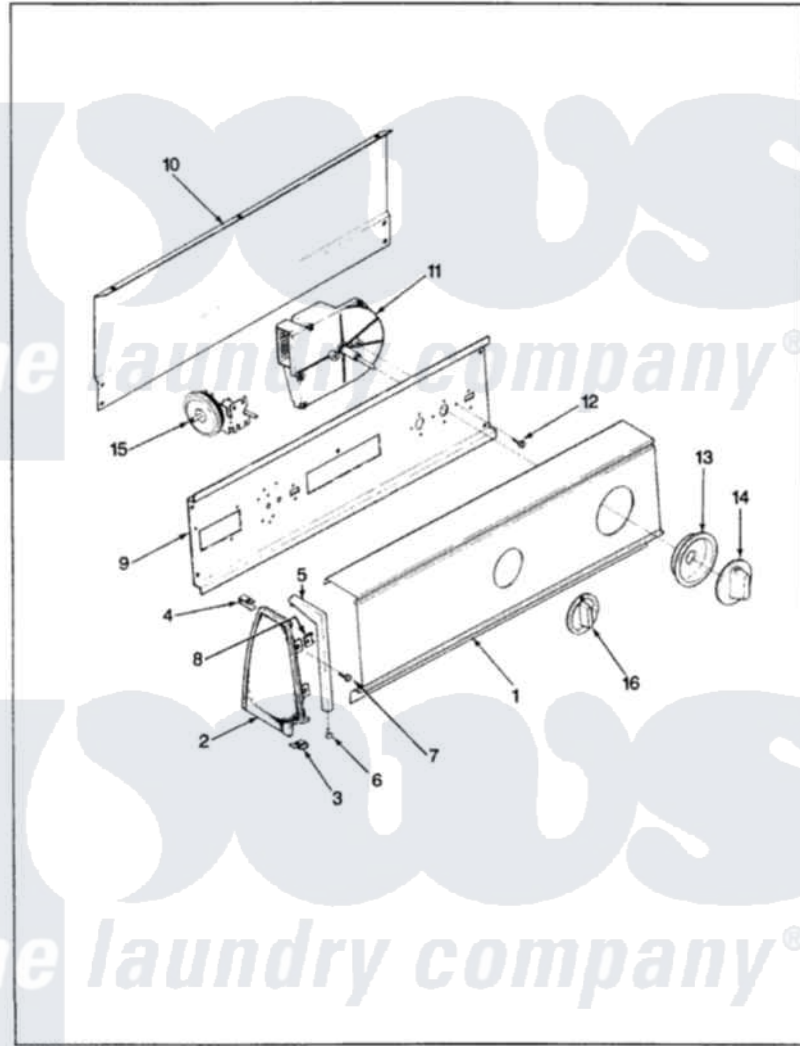

Magic Chef W18HY1 04 - CONTROL PANEL (REV. A-C)

MAGIC CHEF W18HM-1 BACKGUARD

ISSUED 9/89

Magic Chef [Residential Magic Chef W18HY1 Washer Parts](#) Parts Diagram 04 - CONTROL PANEL (REV. A-C)
 Click on the part number to view part

Item	Original Part Number	Replaced By	Status	Part Description
1	25-7702			Speedclip, End Cap To Control Panel
"	25-7793			Screw
"	35-2170		Not Available	CONTROL PANEL
2	53-0265			LH Endcap
"	53-0264			RH Endcap
3	34-9487		Not Available	PLATE, REINFORCEMENT
"	25-7697	25-2219		Screw
"	25-7851			Speedclip, End Cap To Top
4	25-7435	33002917		Screw, No.10-16
"	25-7852			Speedclip, Rr Shld To End Cap
5	53-0278		Not Available	TRIM, END CAP (LT)
"	53-0277		Not Available	TRIM, END CAP (RT)
6	25-7760			Screw
7	25-3092	90767		Screw, 8A X 3/8 HeX Washer Head Tapping

8	25-7702		Speedclip, End Cap To Control Panel
9	53-0365	53-1676	Shield, Control
10	25-3457		Screw, Sems
"	25-3092	90767	Screw, 8A X 3/8 HeX Washer Head Tapping
"	53-0268	21001460	Shield, Rear
11	35-2208		Not Available TIMER
12	25-0088	489483	Screw 10-32 X 1/2
13	35-2254	12500058	Knob Ski
14	35-2187	12500058	Knob Ski
15	35-2145	21001554	Switch, Water Level
16	35-2185	21001283	Knob, Selector---Piq
"	35-0872		Not Available MANUAL, USE & CARE
"	25-3092	90767	Screw, 8A X 3/8 HeX Washer Head Tapping