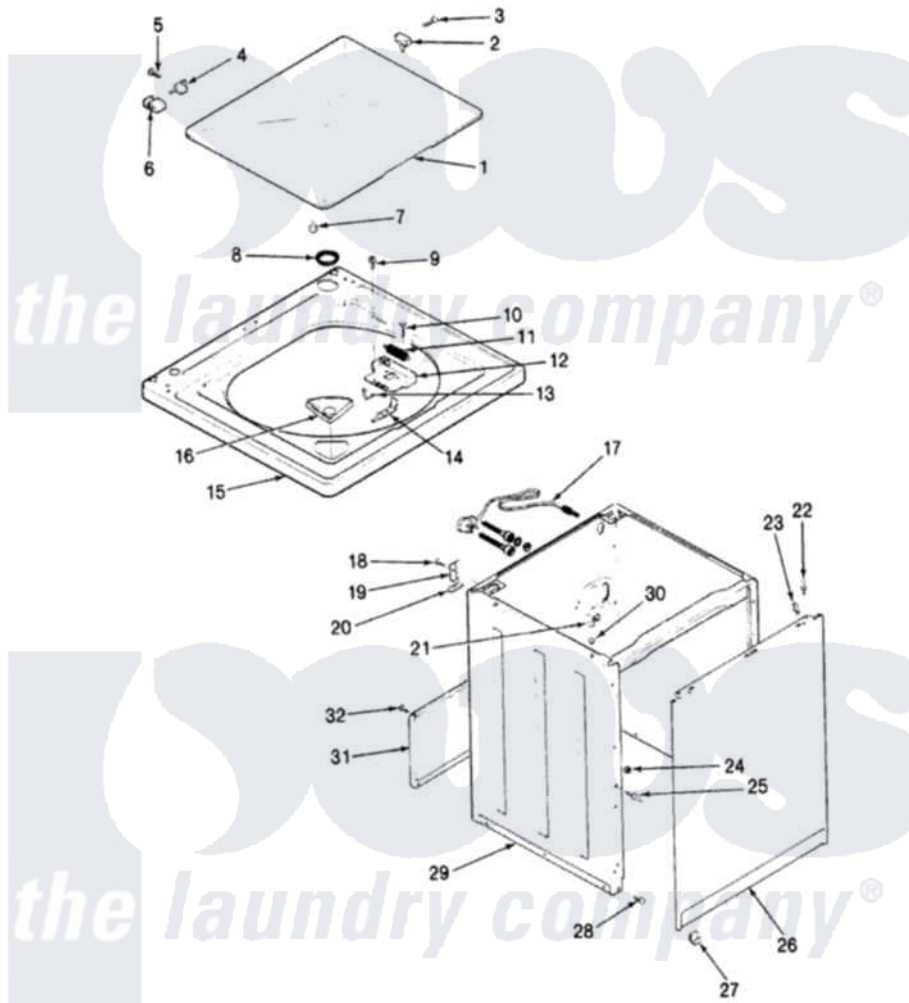

Magic Chef W18HY1 05 - EXTERIOR (REV. A-C)

SECTION: EXTERIOR
MODEL: W18HN-1

Issue Date: 4/98

Magic Chef [Residential Magic Chef W18HY1 Washer Parts](#) Parts Diagram 05 - EXTERIOR (REV. A-C)
Click on the part number to view part

Item	Original Part Number	Replaced By	Status	Part Description
1	35-2341-25		Not Available	CLOTHES DOOR
"	35-2103-25		Not Available	CLOTHES DOOR
2	25-7436			Nylite Washer
"	43-0057			Actuator, Door Switch
3	25-7438			Screw
4	33-6957			Hinge Pad
"	25-7086	Y0308025		Washer, Stainless Steel
5	25-7455	99002757		Screw
6	33-6956			Hinge
7	25-7455	99002757		Screw
8	35-2064			Bushing, Insulating
"	35-2063			Bushing, Insulator
9	25-7463	7101P012-60		Screw
10	25-7437	40040701		Screw, Tapping No.6b-20
11	33-9064	12001187		Kit, Lid Switch Assembly
"	33-8911	12001187		Kit, Lid Switch Assembly