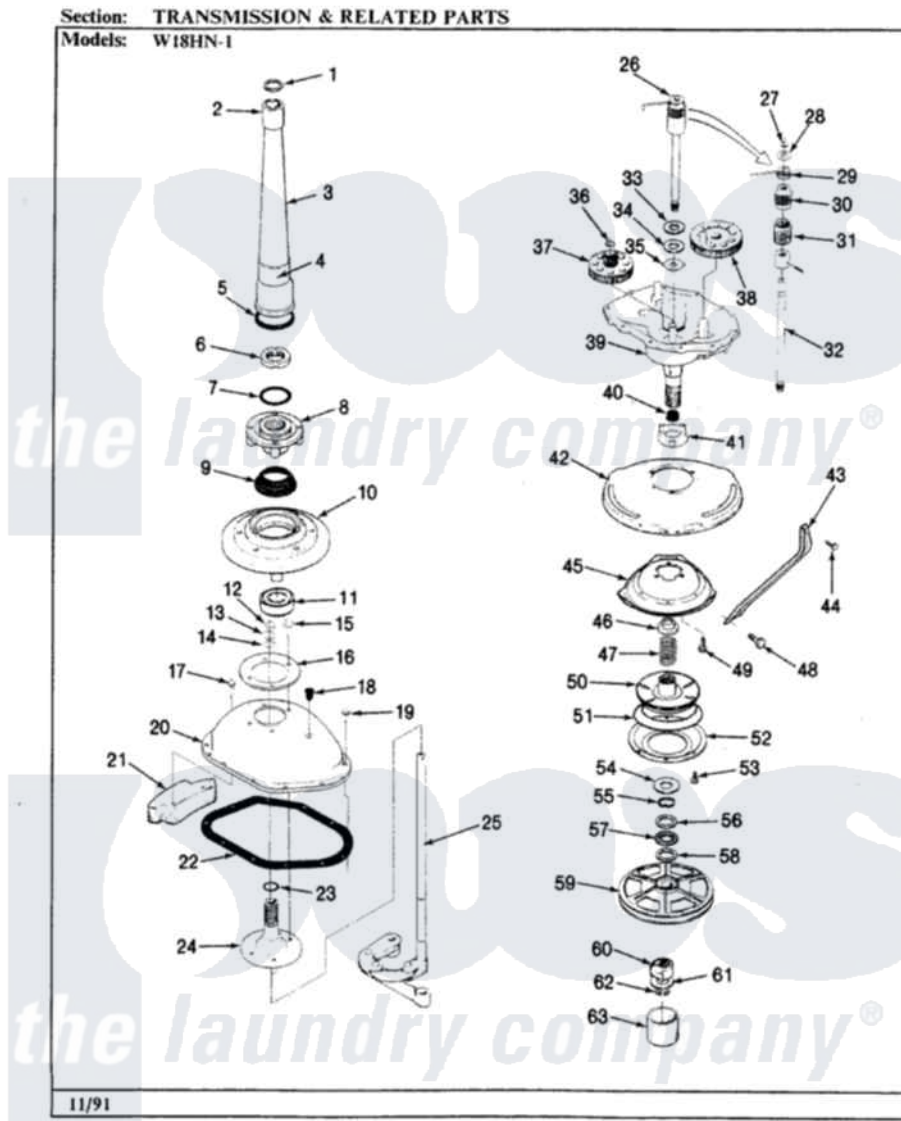

# Magic Chef W18HY1 06 - TRANSMISSION & RELATED PARTS (REV. D)

Magic Chef [Residential Magic Chef W18HY1 Washer Parts](#) Parts Diagram 06 - TRANSMISSION & RELATED PARTS (REV. D)

[Click on the part number to view part](#)

Item	Original Part Number	Replaced By	Status	Part Description
1	LA-2175	<a href="#">35-6680</a>		Transmission
"	<a href="#">25-7941</a>			"O" Ring, Agr Drive Shaft
2	35-2835	<a href="#">21001066</a>		Bearing, Centerpost
3	35-2792	<a href="#">21001401</a>		Center Pos
4	<a href="#">33-6790</a>			Bearing, Agitator
"	35-2983		Not Available	CENTERPOST ASSY.
5	<a href="#">35-2906</a>			Seal, Centerpost Bottom
6	<a href="#">35-2791</a>			Nut, Spin Tube
7	<a href="#">25-7938</a>			"O" Ring, Basket Drive Hub
8	35-2715		Not Available	BASKET DRIVE HUB ASSY
9	<a href="#">35-2974</a>			Tub Seal/Hub Assembly
10	35-2716	<a href="#">12001561</a>		Bearing And Seal Housing Assembly
11	35-2972	<a href="#">12001561</a>		Bearing And Seal Housing Assembly
"	<a href="#">35-2205</a>			Bearing, Spin