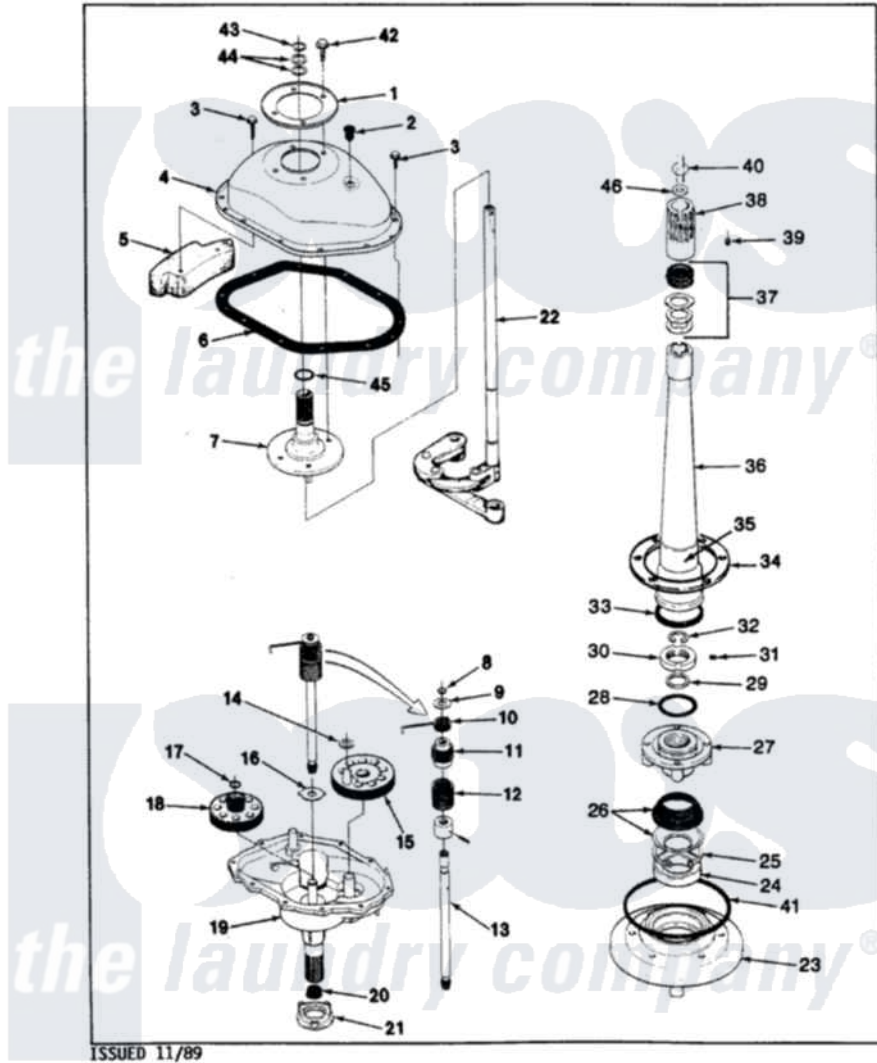

Magic Chef W18HY1 07 - TRANSMISSION (REV. A-C)

MAGIC CHEF W18HY-1 TRANSMISSION & RELATED PARTS

Magic Chef [Residential Magic Chef W18HY1 Washer Parts](#) Parts Diagram 07 - TRANSMISSION (REV. A-C)
 Click on the part number to view part

Item	Original Part Number	Replaced By	Status	Part Description
1	LA-2001		Not Available	TRANSMISSION REPLACEMENT KIT
"	33-9893	33-7187		Covr Reinforcmt
2	35-2621			Plug, Oil Fill
"	33-9373		Not Available	OIL FILL PLUG
3	25-7916			Bolt
4	33-4286N			Transmission Cover Kit
"	35-2620		Not Available	COVER, TRANSMISSION
5	35-2130		Not Available	COUNTER WEIGHT
"	35-2642			Counterweight
6	35-1030		Not Available	GASKET, TRANSMISSION HOUSING
7	35-2654			Drive Tube Assembly
"	33-8763	33-4286N		Transmission Cover Kit
8	25-7847			Ring, Retaining
9	25-7416		Not Available	WASHER, FLAT
10	33-6114	33-6463		Spring