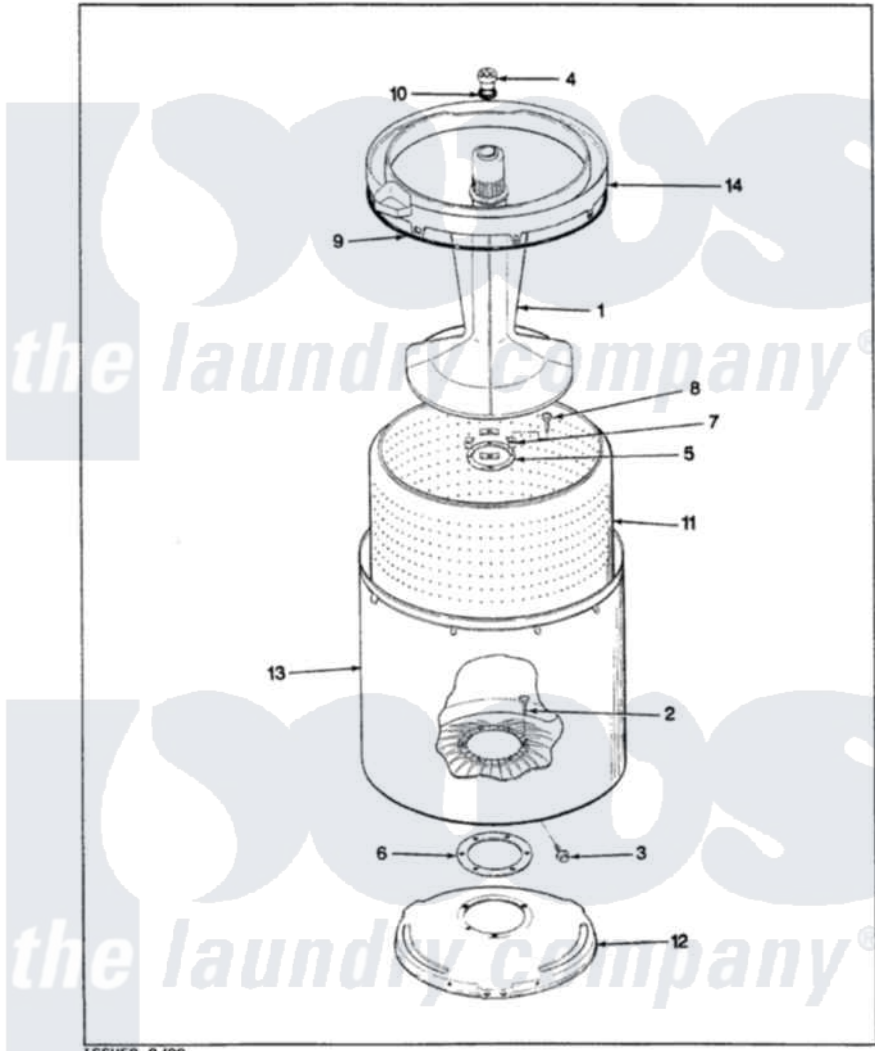

Magic Chef W18HY1 08 - TUB (REV. A-C)

MAGIC CHEF W18HY1 TUB

ISSUED 9/89

Magic Chef [Residential Magic Chef W18HY1 Washer Parts](#) Parts Diagram 08 - TUB (REV. A-C)
 Click on the part number to view part

Item	Original Part Number	Replaced By	Status	Part Description
1	35-2371	33-4352		Agitator
2	35-2062	21001063		Screw, Shoulder
3	25-7914	22002933		Screw
4	33-6241			Cap
5	33-8959			Gasket
6	35-2061			Gasket, Tub To Housing
7	33-8799		Not Available	REINF PLATE
8	25-7783	4356852		Screw
9	35-2328			Seal, Tub Top
10	25-7330			Rubber Washer
11	35-2381		Not Available	BASKET ASSY-WHITE
12	35-2023			Tub Support
13	35-2262		Not Available	SHIELD, TUB TOP
"	35-2038			Tub
14	35-2034		Not Available	TOP, TUB