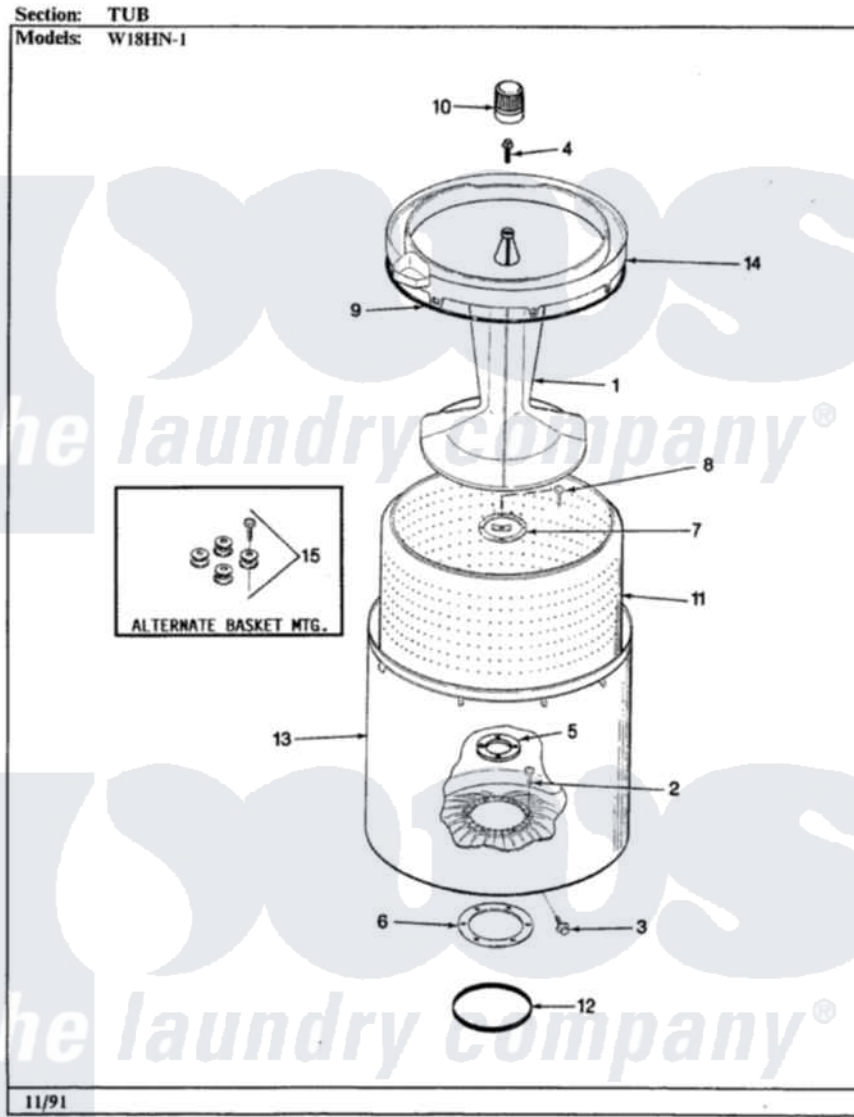

Magic Chef W18HY1 09 - TUB (REV. D)

Magic Chef [Residential Magic Chef W18HY1 Washer Parts](#) Parts Diagram 09 - TUB (REV. D)
Click on the part number to view part

Item	Original Part Number	Replaced By	Status	Part Description
1	35-2717	35-3580		Agitator
2	25-7949		Not Available	RING, RETAINING (AG. SHAFT)
3	25-7953	22002933		Screw
4	25-7948	W10309247		Screw
5	35-2980	35-3685		Gasket, Basket To Centerpost
6	35-2979			Gasket, Tub/Hsg
7	35-3014			Gasket And Reinf. Plate Assembly
8	25-7783	4356852		Screw
9	35-2328			Seal, Tub Top
10	35-2733			Cap, Agitator
11	35-3016		Not Available	BASKET ASSY
12	35-2978			Seal, Tub/Housing
13	35-2952	35-3700		Tub Assembly
14	35-2262		Not Available	SHIELD, TUB TOP
"	35-2034		Not Available	TOP, TUB